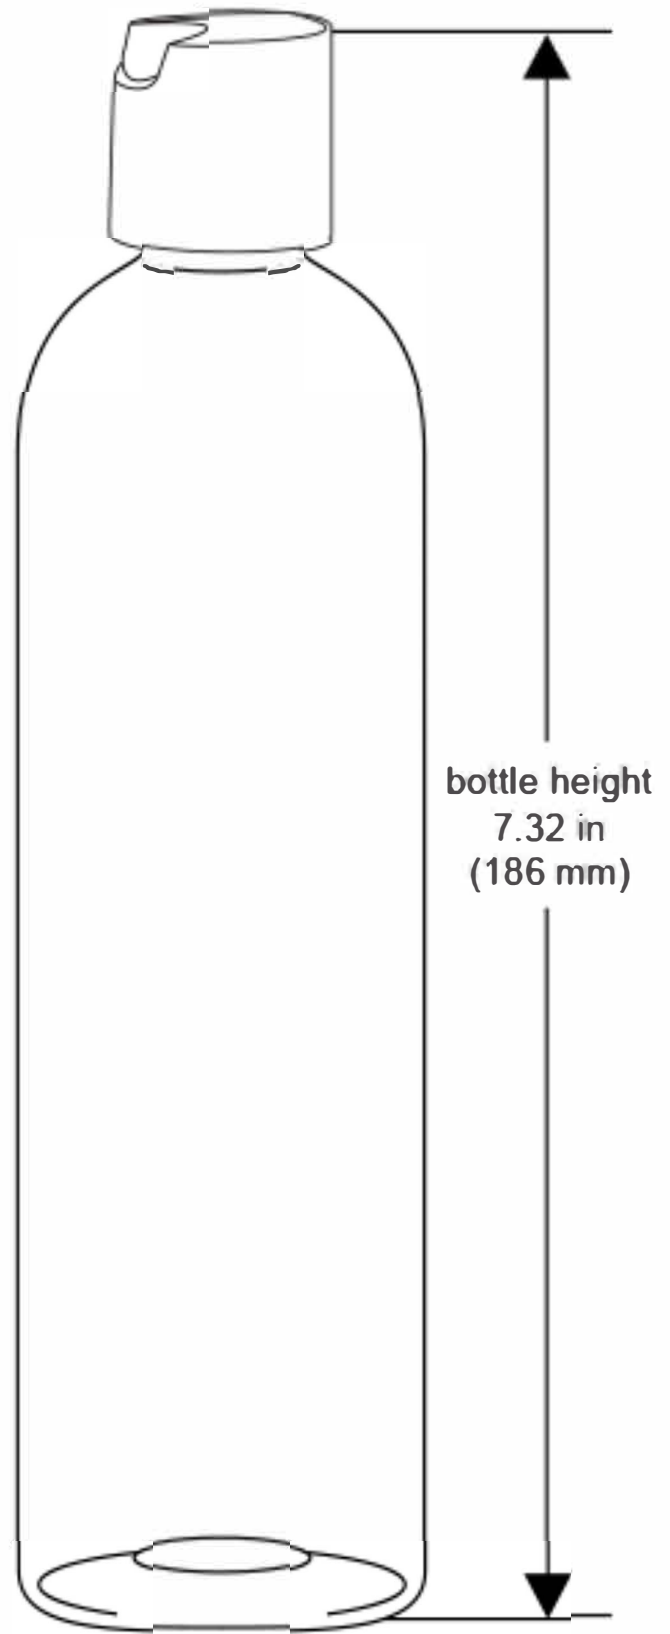

max. label height
4.65 in
(118 mm)

max. label width
5.59 in (142 mm)

bottle height
7.32 in
(186 mm)

bottle diameter
1.85 in (47 mm)