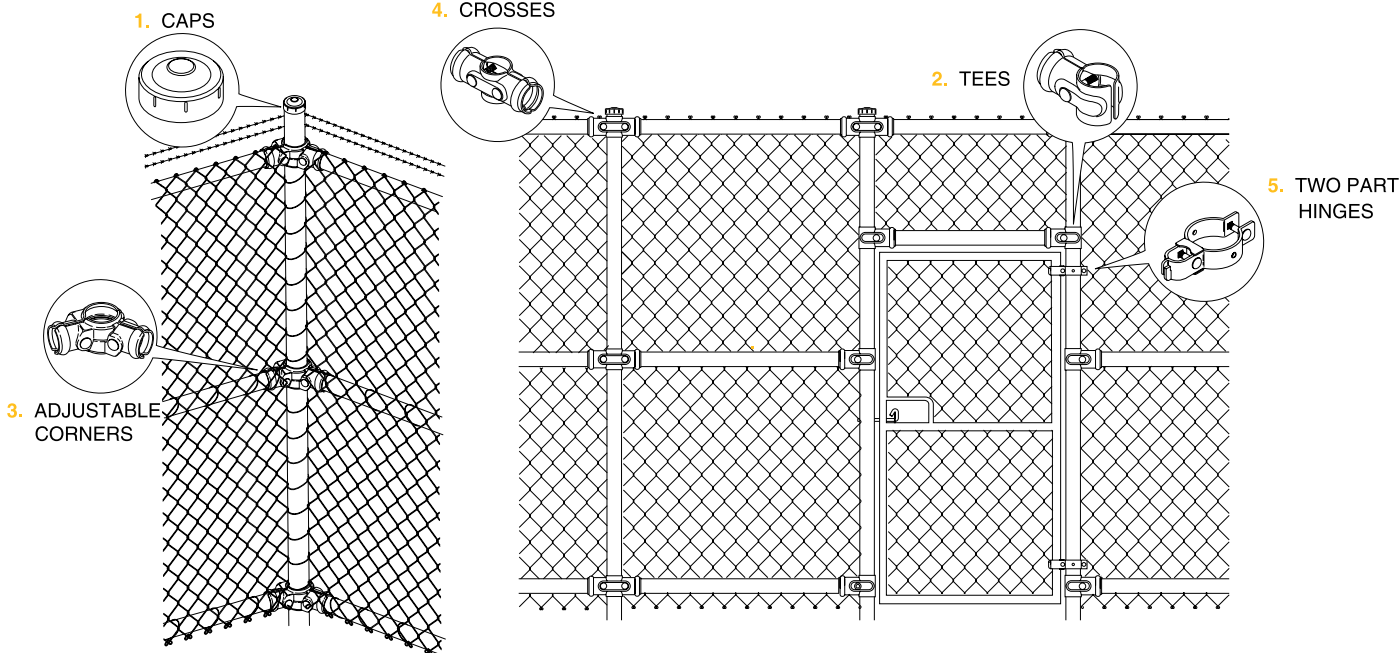

FENCE FITTINGS