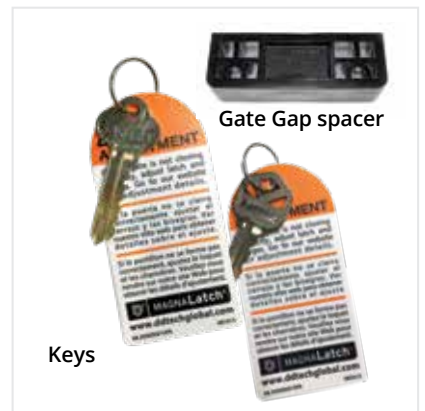

*Using Round Post Adaptor Kit. **Check local pool barrier guidelines for proper installation methods. †White not available in AU/NZ

The Original Magnetic Child Safety gate latch

ML3TP Series 3 Top Pull

ML3VP Series 3 Vertical Pull

ML3RPK Round-Post Adaptor Kit

CODE	COLOR	MODEL FEATURE	IDEAL GAP	GAP VARIANCE
ML3TP	Black	Top Pull: 6-Pin Lock - Keyed Alike	¾" (19mm)	½" - 1½" (13-38mm)
ML3TPKAWT	White	Top Pull: KwikSet - Keyed Alike	¾" (19mm)	½" - 1½" (13-38mm)
ML3VP	Black	Vertical Pull: 6-Pin Lock - Keyed Alike	¾" (19mm)	½" - 1½" (13-38mm)
ML3RPK	Black	ML3 Round-Post Adaptor Kit	1½" (38mm)	1 ¼" - 2¼" (32-57mm)
ML3SPACER	Black	Gate Gap Spacer	2" (50mm)	-

Gate Gap spacer

Keys

MagnaLatch® S3 Top Pull

MagnaLatch® S3 Vertical Pull

CODE	MODEL FEATURE
ML3SKLA	Replacement Lockwood Key (AU-NZ)
ML3SKKA	Replacement KwikSet Key (US)

MagnaLatch® comes standard with a gate gap variance of ½"-1½" (13-38mm). For larger gaps of up to 2" (50mm), an optional spacer is available. Install the spacer behind the Striker Mounting Plate to ensure proper latch installation and operation. 2" Gate Gap Spacer fits MagnaLatch Series 2, 3 and ALERT models.