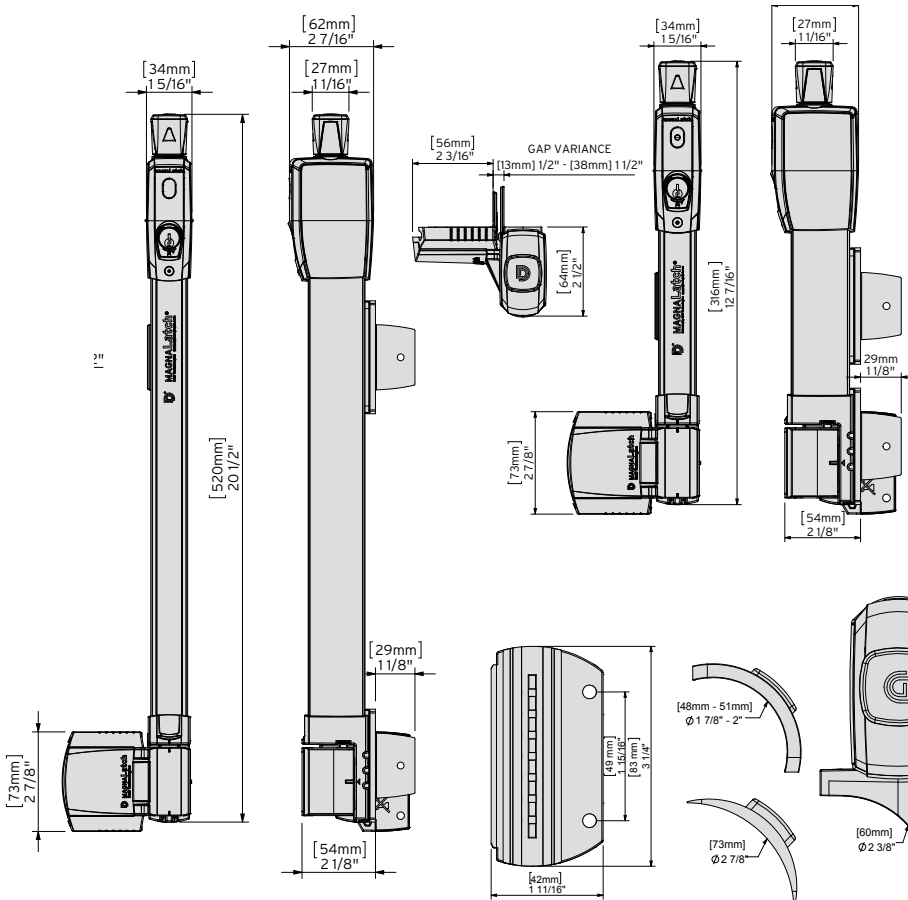

*Using Round Post Adaptor Kit. **Check local pool barrier guidelines for proper installation methods. †White not available in AU/NZ

The Original Magnetic Child Safety gate latch

ML3TP Series 3 Top Pull

ML3VP Series 3 Vertical Pull

ML3RPK Round-Post Adaptor Kit

CODE	COLOR	MODEL FEATURE	IDEAL GAP	GAP VARIANCE
ML3TP	Black	Top Pull: 6-Pin Lock - Keyed Alike	¾" (19mm)	½" - 1½" (13-38mm)
ML3TPKAWT	White	Top Pull: KwikSet - Keyed Alike	¾" (19mm)	½" - 1½" (13-38mm)
ML3VP	Black	Vertical Pull: 6-Pin Lock - Keyed Alike	¾" (19mm)	½" - 1½" (13-38mm)
ML3RPK	Black	ML3 Round-Post Adaptor Kit	1½" (38mm)	1 ¼" - 2¼" (32-57mm)
ML3SPACER	Black	Gate Gap Spacer	2" (50mm)	-

Gate Gap spacer

Keys

MagnaLatch® S3 Top Pull

MagnaLatch® S3 Vertical Pull

CODE	MODEL FEATURE
ML3SKLA	Replacement Lockwood Key (AU-NZ)
ML3SKKA	Replacement KwikSet Key (US)

MagnaLatch® comes standard with a gate gap variance of ½"-1½" (13-38mm). For larger gaps of up to 2" (50mm), an optional spacer is available. Install the spacer behind the Striker Mounting Plate to ensure proper latch installation and operation. 2" Gate Gap Spacer fits MagnaLatch Series 2, 3 and ALERT models.

MagnaLatch® S3 Round-Post Adaptor

An optional kit for mounting all MagnaLatch 'Top Pull' or 'Vertical Pull' models to gates and fences with round posts.

Industry leading safety features

- The world's most trusted safety gate latch
- Ideal for residential or commercial safety gates Improved, stylish "Series 3" design
- Industry leading magnetic latching technology
- Visual indicator provides Locked/Unlocked status
- 6-pin lock for higher security (rekeyable)
- Vertical and horizontal adjustment
- Alignment marks indicate when adjustment is required