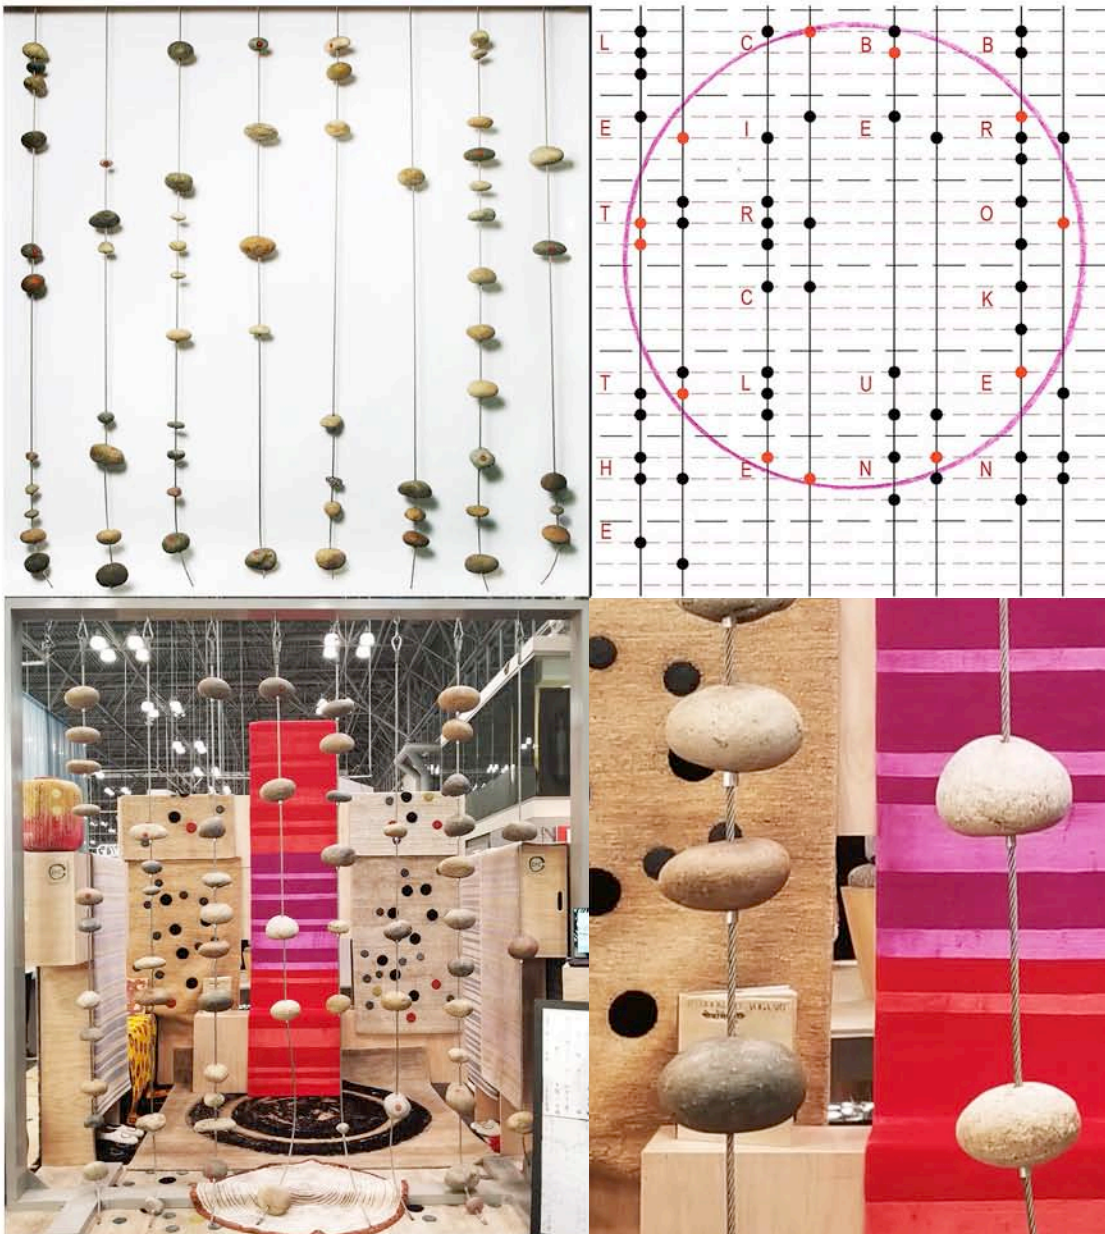

Delaney + Chin

represented by  VPPL GALLERY.com

415-626-9899
calvin@delaneyandchin.com

Suspended Braille

Suspended Braille is inspired by my continuing investigation of spatially coded visual language patterns of design. The suspended stones are beautiful emanations of nature arranged in formal mathematical patterns reflecting the Braille code systems. Each piece is a sculptural form depending on the scale of the stones themselves, both delicate and grand, while also articulating a unique word, phrase, or poem. The patterns are revealed through the act of reading, the act of using sight. However, the sculptural qualities of the pieces beckon a visceral experience as well. These pieces are tactile: they can be touched. Meaning and knowledge are created by our touch + our sight.

Materials: Stainless steel cable + natural stone
Dimensions: 10' x 10'