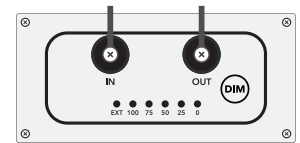

Power Cord Voltage Options

Product Dimensions

Technical Specifications

SPECIFICATION	NEXTLIGHT MEGA PRO
Operating Voltage	120-277 VAC
Operating Frequency	50/60 Hz
Input Current	5.34A @ 120V, 2.67A @ 240V, 2.32A @ 277V
PPF	1650
Energy Use	640 Watts (629W @ 277V)
PPF/Watt	2.6
Operating Temperature	-4°F to 104°F (-20°C to 40°C)
BTU Output	2185
Dimensions (in)	37.75 x 36.75 x 3.25
Dimensions (mm)	957 x 933 x 77.3
Weight	26 lbs (11.79 kg)
Warranty	5 Year Full
Life Rating	Q90 > 50,000 Hours
Certifications	DLC Hort, CE, UL 8800
Environment	IP65, Wet Rated

Onboard Dimmer

The Onboard Dimmer allows you to toggle Dim values of 0%, 25%, 50%, 75%, 100% and EXT for external use with **NextLight Control Pro** or **NextLight Adapt Pro**.

NextLight Full Spectrum LED