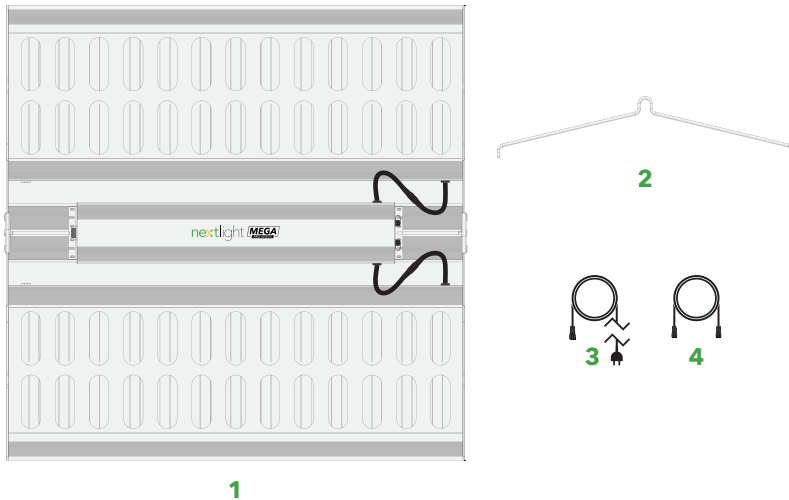

nextlight.com

Package Contents

- 1 Fixture **x1**
- 2 Fixture Hooks **x2**
- 3 NextLight Pro Series Power Cord (10') **x1**
(see available *Power Cord Voltage Options*)
- 4 NextLight Pro Series Control Cable (10') **x1**

Power Cord Voltage Options

Product Dimensions

Technical Specifications

SPECIFICATION	NEXTLIGHT MEGA PRO
Operating Voltage	120-277 VAC
Operating Frequency	50/60 Hz
Input Current	5.34A @ 120V, 2.67A @ 240V, 2.32A @ 277V
PPF	1650
Energy Use	640 Watts (629W @ 277V)
PPF/Watt	2.6
Operating Temperature	-4°F to 104°F (-20°C to 40°C)
BTU Output	2185
Dimensions (in)	37.75 x 36.75 x 3.25
Dimensions (mm)	957 x 933 x 77.3
Weight	26 lbs (11.79 kg)
Warranty	5 Year Full
Life Rating	Q90 > 50,000 Hours
Certifications	DLC Hort, CE, UL 8800
Environment	IP65, Wet Rated