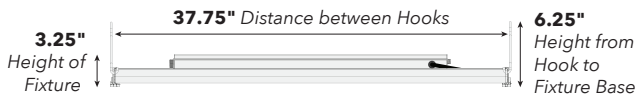

Power Cord Voltage Options

Product Dimensions

Technical Specifications

SPECIFICATION	NEXTLIGHT MEGA PRO
Operating Voltage	120-277 VAC
Operating Frequency	50/60 Hz
Input Current	5.34A @ 120V, 2.67A @ 240V, 2.32A @ 277V
PPF	1650
Energy Use	640 Watts (629W @ 277V)
PPF/Watt	2.6
Operating Temperature	-4°F to 104°F (-20°C to 40°C)
BTU Output	2185
Dimensions (in)	37.75 x 36.75 x 3.25
Dimensions (mm)	957 x 933 x 77.3
Weight	26 lbs (11.79 kg)
Warranty	5 Year Full
Life Rating	Q90 > 50,000 Hours
Certifications	DLC Hort, CE, UL 8800
Environment	IP65, Wet Rated