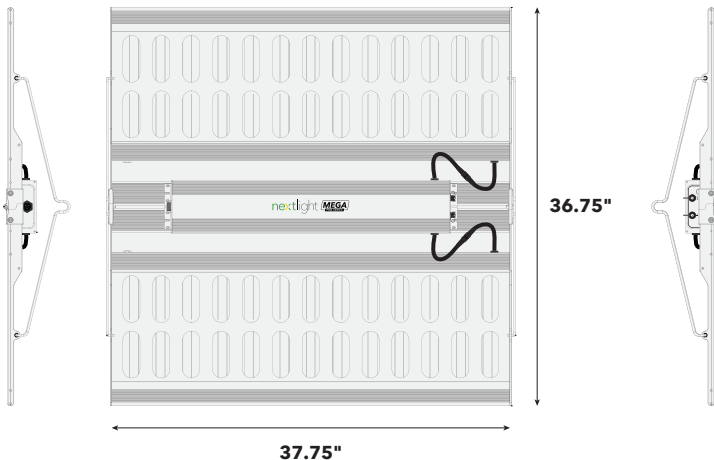

nextlight.com

Package Contents

- 1 Fixture **x1**
- 2 Fixture Hooks **x2**
- 3 NextLight Pro Series Power Cord (10') **x1**
(see available *Power Cord Voltage Options*)
- 4 NextLight Pro Series Control Cable (10') **x1**

Power Cord Voltage Options

Product Dimensions

Technical Specifications

SPECIFICATION	NEXTLIGHT MEGA PRO
Operating Voltage	120-277 VAC
Operating Frequency	50/60 Hz
Input Current	5.34A @ 120V, 2.67A @ 240V, 2.32A @ 277V
PPF	1650
Energy Use	640 Watts (629W @ 277V)
PPF/Watt	2.6
Operating Temperature	-4°F to 104°F (-20°C to 40°C)
BTU Output	2185
Dimensions (in)	37.75 x 36.75 x 3.25
Dimensions (mm)	957 x 933 x 77.3
Weight	26 lbs (11.79 kg)
Warranty	5 Year Full
Life Rating	Q90 > 50,000 Hours
Certifications	DLC Hort, CE, UL 8800
Environment	IP65, Wet Rated