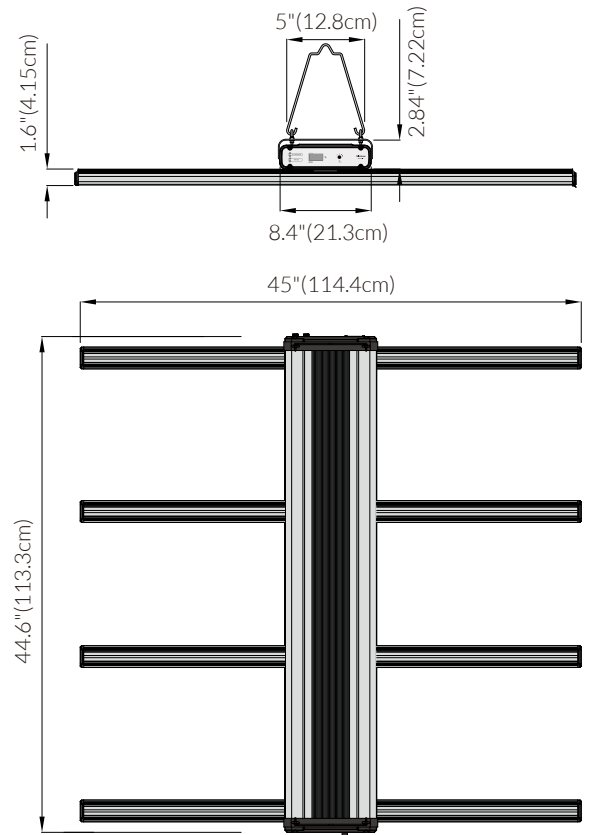

SPECIFICATIONS

PPF:	> 900 $\mu\text{mol/s}$
Efficacy:	> 2.6 $\mu\text{mol/J}$
Input Power:	Max 350W (Full Spectrum) / 10W (Far Red)
Power Factor:	$\geq 90\%$
Fixture Dimensions/Weight:	45"L x 44.6" W x 4.44" H / 23.62 lbs
Mounting Height:	> 6" (15.2cm) Above Canopy
Lifetime:	L90 : > 54,000 hrs
Warranty:	5 Years Standard Warranty
Input Voltage:	Autosensing 100-277 V
Amp Draw:	120V/3.05A, 208V/1.75A 240V/1.55A, 277V/1.39A
Group Control:	YES

DIMENSIONS

MODEL-V (Tested at 6" / Tested at 12")

Average PPFD 514/ 461

FEATURES

- OUTSTANDING EFFICIENCY
- PLUG AND PLAY
- ON-BOARD DIMMING
- FULL SPECTRUM DESIGN
- INDEPENDENT FAR RED CHANNEL
- EXTERNAL CONTROLLABILITY
- GROUP CONTROL
- SAMSUNG LM301B

SPECTRUM

MODEL-V(480V)

HORTICULTURE LED GROW LIGHT

◆ SPECIFICATIONS

PPF:	> 900 $\mu\text{mol/s}$
Efficacy:	> 2.6 $\mu\text{mol/J}$
Input Power:	Max 350W (Full Spectrum) / 10W (Far Red)
Power Factor:	$\geq 90\%$
Fixture Dimensions/Weight:	45"L x 44.6" W x 4.44" H / 23.62 lbs
Mounting Height:	> 6" (15.2cm) Above Canopy
Lifetime:	L90 : > 54,000 hrs
Warranty:	5 Years Standard Warranty
Input Voltage:	Autosensing 347-480V
Amp Draw:	347V/1.2A, 480V/0.94A
Group Control:	YES

◆ DIMENSIONS

◆ MODEL-W (Tested at 6" / Tested at 12")

Average PPFD 514/ 461

◆ FEATURES

- OUTSTANDING EFFICIENCY
- PLUG AND PLAY
- ON-BOARD DIMMING
- FULL SPECTRUM DESIGN
- INDEPENDENT FAR RED CHANNEL
- EXTERNAL CONTROLLABILITY
- GROUP CONTROL