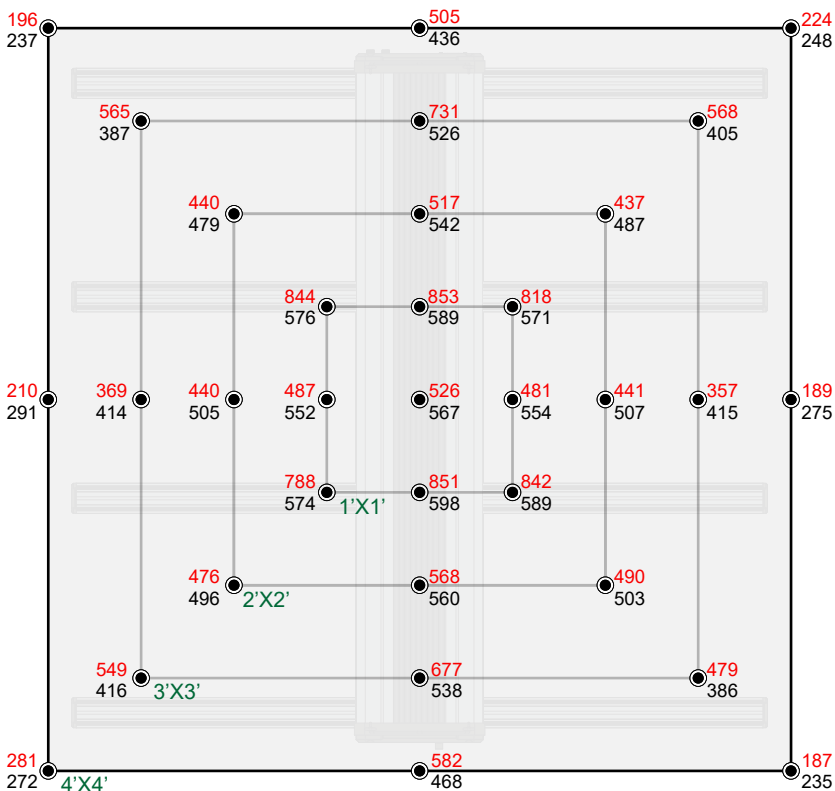

SPECIFICATIONS

PPF:	> 900 $\mu\text{mol/s}$
Efficacy:	> 2.6 $\mu\text{mol/J}$
Input Power:	Max 350W (Full Spectrum) / 10W (Far Red)
Power Factor:	$\geq 90\%$
Fixture Dimensions/Weight:	45"L x 44.6" W x 4.44" H / 23.62 lbs
Mounting Height:	> 6" (15.2cm) Above Canopy
Lifetime:	L90 : > 54,000 hrs
Warranty:	5 Years Standard Warranty
Input Voltage:	Autosensing 100-277 V
Amp Draw:	120V/3.05A, 208V/1.75A 240V/1.55A, 277V/1.39A
Group Control:	YES

DIMENSIONS

MODEL-V (Tested at 6" / Tested at 12")

Average PPFD 514/ 461

FEATURES

- OUTSTANDING EFFICIENCY
- PLUG AND PLAY
- ON-BOARD DIMMING
- FULL SPECTRUM DESIGN
- INDEPENDENT FAR RED CHANNEL
- EXTERNAL CONTROLLABILITY
- GROUP CONTROL
- SAMSUNG LM301B

SPECTRUM

MODEL-V(480V)

HORTICULTURE LED GROW LIGHT

◆ SPECIFICATIONS

PPF:	> 900 $\mu\text{mol/s}$
Efficacy:	> 2.6 $\mu\text{mol/J}$
Input Power:	Max 350W (Full Spectrum) / 10W (Far Red)
Power Factor:	$\geq 90\%$
Fixture Dimensions/Weight:	45"L x 44.6" W x 4.44" H / 23.62 lbs
Mounting Height:	> 6" (15.2cm) Above Canopy
Lifetime:	L90 : > 54,000 hrs
Warranty:	5 Years Standard Warranty
Input Voltage:	Autosensing 347-480V
Amp Draw:	347V/1.2A, 480V/0.94A
Group Control:	YES

◆ DIMENSIONS

◆ MODEL-W (Tested at 6" / Tested at 12")

Average PPFD 514/ 461

◆ FEATURES

- OUTSTANDING EFFICIENCY
- PLUG AND PLAY
- ON-BOARD DIMMING
- FULL SPECTRUM DESIGN
- INDEPENDENT FAR RED CHANNEL
- EXTERNAL CONTROLLABILITY
- GROUP CONTROL