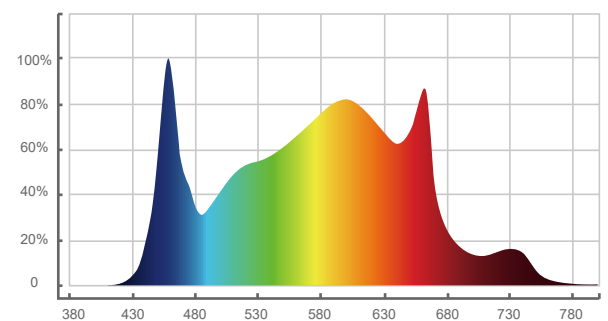

SPECIFICATIONS

PPF:	> 900 $\mu\text{mol/s}$
Efficacy:	> 2.6 $\mu\text{mol/J}$
Input Power:	Max 350W (Full Spectrum) / 10W (Far Red)
Power Factor:	$\geq 90\%$
Fixture Dimensions/Weight:	45"L x 44.6" W x 4.44" H / 23.62 lbs
Mounting Height:	> 6" (15.2cm) Above Canopy
Lifetime:	L90 : > 54,000 hrs
Warranty:	5 Years Standard Warranty
Input Voltage:	Autosensing 100-277 V
Amp Draw:	120V/3.05A, 208V/1.75A 240V/1.55A, 277V/1.39A
Group Control:	YES

DIMENSIONS

MODEL-V (Tested at 6" / Tested at 12")

Average PPFD 514/ 461

FEATURES

- OUTSTANDING EFFICIENCY
- PLUG AND PLAY
- ON-BOARD DIMMING
- FULL SPECTRUM DESIGN
- INDEPENDENT FAR RED CHANNEL
- EXTERNAL CONTROLLABILITY
- GROUP CONTROL
- SAMSUNG LM301B

SPECTRUM

MODEL-V(480V)

HORTICULTURE LED GROW LIGHT

◆ SPECIFICATIONS

PPF:	> 900 $\mu\text{mol/s}$
Efficacy:	> 2.6 $\mu\text{mol/J}$
Input Power:	Max 350W (Full Spectrum) / 10W (Far Red)
Power Factor:	$\geq 90\%$
Fixture Dimensions/Weight:	45"L x 44.6" W x 4.44" H / 23.62 lbs
Mounting Height:	> 6" (15.2cm) Above Canopy
Lifetime:	L90 : > 54,000 hrs
Warranty:	5 Years Standard Warranty
Input Voltage:	Autosensing 347-480V
Amp Draw:	347V/1.2A, 480V/0.94A
Group Control:	YES

◆ DIMENSIONS

◆ MODEL-W (Tested at 6" / Tested at 12")

Average PPFD 514/ 461

◆ FEATURES

- OUTSTANDING EFFICIENCY
- PLUG AND PLAY
- ON-BOARD DIMMING
- FULL SPECTRUM DESIGN
- INDEPENDENT FAR RED CHANNEL
- EXTERNAL CONTROLLABILITY
- GROUP CONTROL