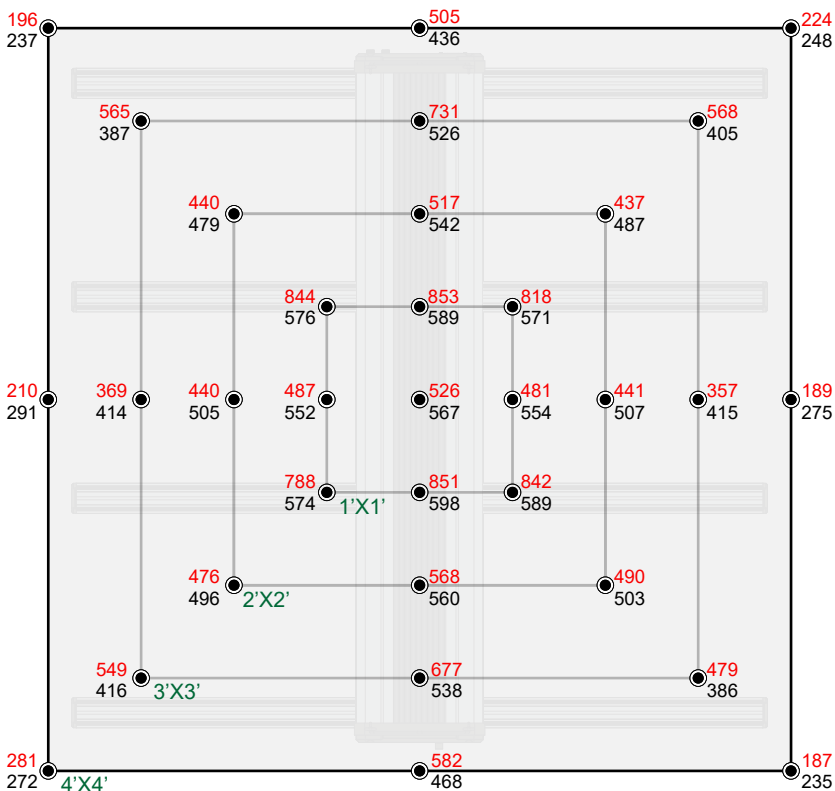

SPECIFICATIONS

PPF:	> 900 $\mu\text{mol/s}$
Efficacy:	> 2.6 $\mu\text{mol/J}$
Input Power:	Max 350W (Full Spectrum) / 10W (Far Red)
Power Factor:	$\geq 90\%$
Fixture Dimensions/Weight:	45"L x 44.6" W x 4.44" H / 23.62 lbs
Mounting Height:	> 6" (15.2cm) Above Canopy
Lifetime:	L90 : > 54,000 hrs
Warranty:	5 Years Standard Warranty
Input Voltage:	Autosensing 100-277 V
Amp Draw:	120V/3.05A, 208V/1.75A 240V/1.55A, 277V/1.39A
Group Control:	YES

DIMENSIONS

MODEL-V (Tested at 6" / Tested at 12")

Average PPFD 514/ 461

FEATURES

- OUTSTANDING EFFICIENCY
- PLUG AND PLAY
- ON-BOARD DIMMING
- FULL SPECTRUM DESIGN
- INDEPENDENT FAR RED CHANNEL
- EXTERNAL CONTROLLABILITY
- GROUP CONTROL
- SAMSUNG LM301B

SPECTRUM

MODEL-V(480V)

HORTICULTURE LED GROW LIGHT

◆ SPECIFICATIONS

PPF:	> 900 $\mu\text{mol/s}$
Efficacy:	> 2.6 $\mu\text{mol/J}$
Input Power:	Max 350W (Full Spectrum) / 10W (Far Red)
Power Factor:	$\geq 90\%$
Fixture Dimensions/Weight:	45"L x 44.6" W x 4.44" H / 23.62 lbs
Mounting Height:	> 6" (15.2cm) Above Canopy
Lifetime:	L90 : > 54,000 hrs
Warranty:	5 Years Standard Warranty
Input Voltage:	Autosensing 347-480V
Amp Draw:	347V/1.2A, 480V/0.94A
Group Control:	YES

◆ DIMENSIONS

◆ MODEL-W (Tested at 6" / Tested at 12")

Average PPFD 514/ 461

◆ FEATURES

- OUTSTANDING EFFICIENCY
- PLUG AND PLAY
- ON-BOARD DIMMING
- FULL SPECTRUM DESIGN
- INDEPENDENT FAR RED CHANNEL
- EXTERNAL CONTROLLABILITY
- GROUP CONTROL