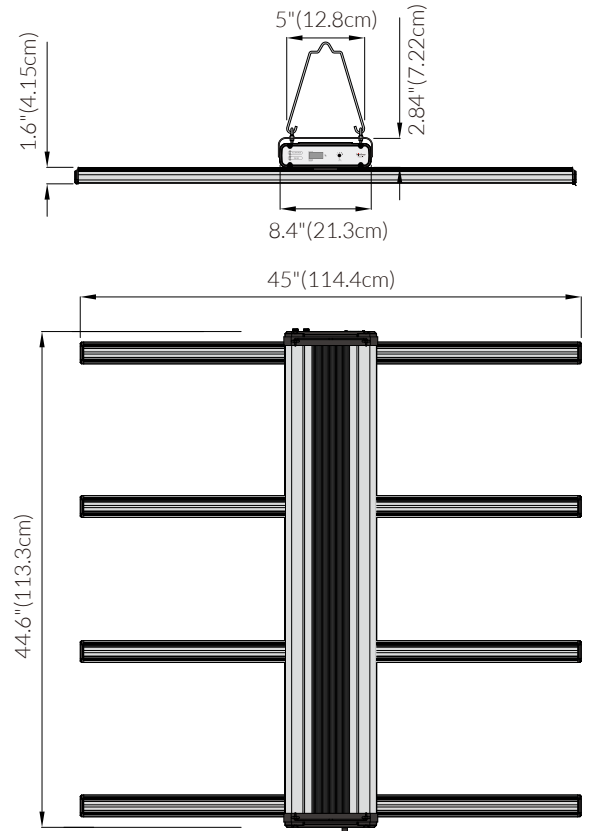

SPECIFICATIONS

PPF:	> 900 $\mu\text{mol/s}$
Efficacy:	> 2.6 $\mu\text{mol/J}$
Input Power:	Max 350W (Full Spectrum) / 10W (Far Red)
Power Factor:	$\geq 90\%$
Fixture Dimensions/Weight:	45"L x 44.6" W x 4.44" H / 23.62 lbs
Mounting Height:	> 6" (15.2cm) Above Canopy
Lifetime:	L90 : > 54,000 hrs
Warranty:	5 Years Standard Warranty
Input Voltage:	Autosensing 100-277 V
Amp Draw:	120V/3.05A, 208V/1.75A 240V/1.55A, 277V/1.39A
Group Control:	YES

DIMENSIONS

MODEL-V (Tested at 6" / Tested at 12")

Average PPFD 514/ 461

FEATURES

- OUTSTANDING EFFICIENCY
- PLUG AND PLAY
- ON-BOARD DIMMING
- FULL SPECTRUM DESIGN
- INDEPENDENT FAR RED CHANNEL
- EXTERNAL CONTROLLABILITY
- GROUP CONTROL
- SAMSUNG LM301B

SPECTRUM

MODEL-V(480V)

HORTICULTURE LED GROW LIGHT

◆ SPECIFICATIONS

PPF:	> 900 $\mu\text{mol/s}$
Efficacy:	> 2.6 $\mu\text{mol/J}$
Input Power:	Max 350W (Full Spectrum) / 10W (Far Red)
Power Factor:	$\geq 90\%$
Fixture Dimensions/Weight:	45"L x 44.6" W x 4.44" H / 23.62 lbs
Mounting Height:	> 6" (15.2cm) Above Canopy
Lifetime:	L90 : > 54,000 hrs
Warranty:	5 Years Standard Warranty
Input Voltage:	Autosensing 347-480V
Amp Draw:	347V/1.2A, 480V/0.94A
Group Control:	YES

◆ DIMENSIONS

◆ MODEL-W (Tested at 6" / Tested at 12")

Average PPFD 514/ 461

◆ FEATURES

- OUTSTANDING EFFICIENCY
- PLUG AND PLAY
- ON-BOARD DIMMING
- FULL SPECTRUM DESIGN
- INDEPENDENT FAR RED CHANNEL
- EXTERNAL CONTROLLABILITY
- GROUP CONTROL