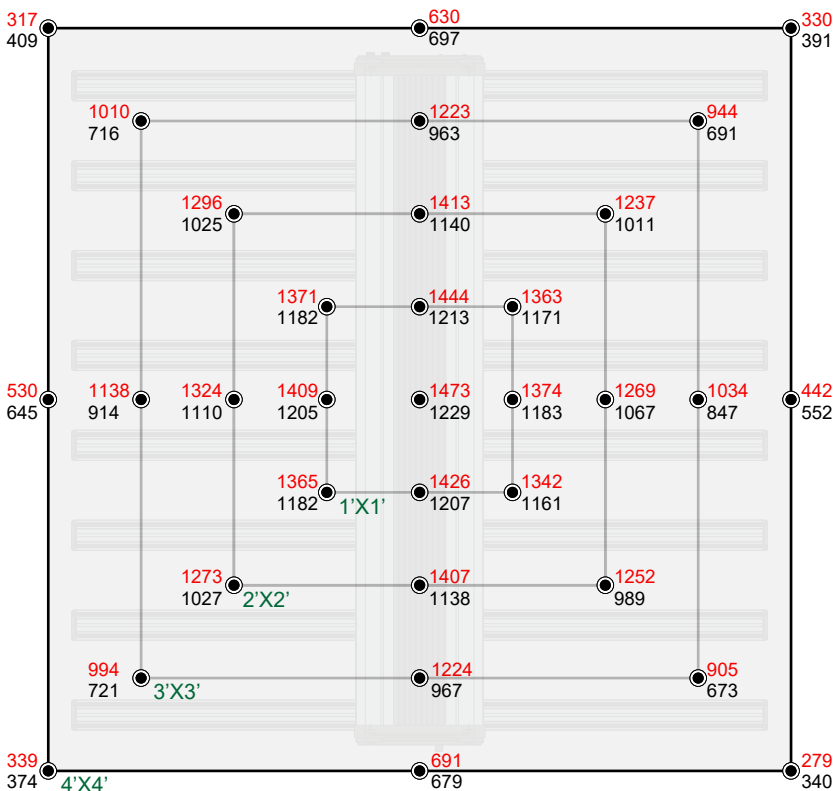

SPECIFICATIONS

PPF:	> 1700 $\mu\text{mol/s}$
Efficacy:	> 2.7 $\mu\text{mol/J}$
Input Power:	630 W
Power Factor:	$\geq 90\%$
Fixture Dimensions/Weight:	45"L x 44.6" W x 4.44" H / 38.8 lbs
Mounting Height:	> 6" (15.2cm) Above Canopy
Lifetime:	L90 : > 54,000 hrs
Warranty:	5 Years Standard Warranty
Input Voltage:	Autosensing 100-277 V
Amp Draw:	120V/5.24A, 208V/3.16A 240V/2.67A, 277V/2.35A
Group Control:	YES

DIMENSIONS

MODEL-H (Tested at 6" / Tested at 12")

Average PPFD 1079/ 904

ADJUSTABLE SPECTRUM

MODEL-H (480V)

HORTICULTURE LED GROW LIGHT

SPECIFICATIONS

PPF:	1700 $\mu\text{mol/s}$
Efficacy:	2.7 $\mu\text{mol/J}$
Input Power:	630 W
Power Factor:	$\geq 90\%$
Fixture Dimensions/Weight:	45"L x 44.6" W x 4.44" H / 38.8 lbs
Mounting Height:	> 6" (15.2cm) Above Canopy
Lifetime:	L90 : > 54,000 hrs
Warranty:	5 Years Standard Warranty
Input Voltage:	Autosensing 347-480V
Amp Draw:	347V/2.07A, 480V/1.62A
Group Control:	YES

DIMENSIONS

MODEL-H (Tested at 6" / Tested at 12")

Average PPF 1079/ 904

ADJUSTABLE SPECTRUM