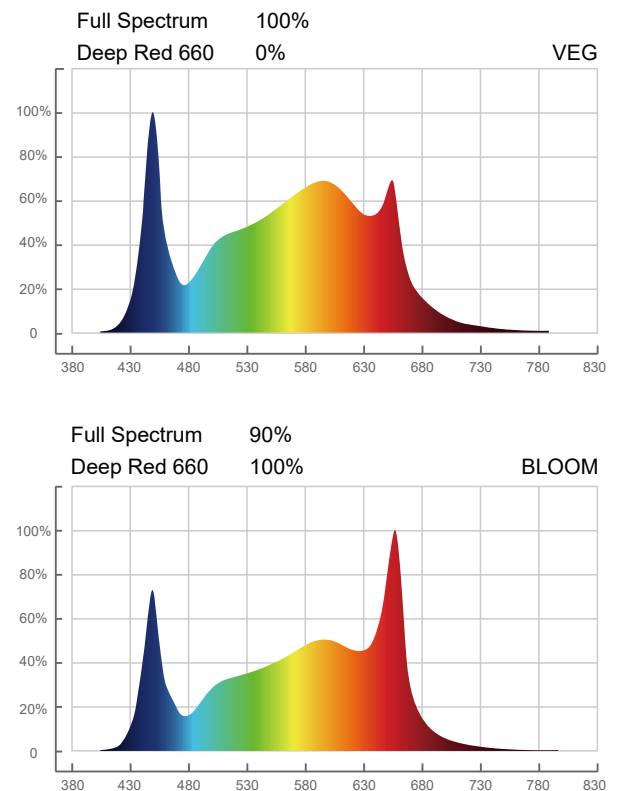

SPECIFICATIONS

PPF:	> 1700 $\mu\text{mol/s}$
Efficacy:	> 2.7 $\mu\text{mol/J}$
Input Power:	630 W
Power Factor:	$\geq 90\%$
Fixture Dimensions/Weight:	45"L x 44.6" W x 4.44" H / 38.8 lbs
Mounting Height:	> 6" (15.2cm) Above Canopy
Lifetime:	L90 : > 54,000 hrs
Warranty:	5 Years Standard Warranty
Input Voltage:	Autosensing 100-277 V
Amp Draw:	120V/5.24A, 208V/3.16A 240V/2.67A, 277V/2.35A
Group Control:	YES

DIMENSIONS

MODEL-H (Tested at 6" / Tested at 12")

Average PPFD 1079/ 904

ADJUSTABLE SPECTRUM

MODEL-H (480V)

HORTICULTURE LED GROW LIGHT

SPECIFICATIONS

PPF:	1700 $\mu\text{mol/s}$
Efficacy:	2.7 $\mu\text{mol/J}$
Input Power:	630 W
Power Factor:	$\geq 90\%$
Fixture Dimensions/Weight:	45"L x 44.6" W x 4.44" H / 38.8 lbs
Mounting Height:	> 6" (15.2cm) Above Canopy
Lifetime:	L90 : > 54,000 hrs
Warranty:	5 Years Standard Warranty
Input Voltage:	Autosensing 347-480V
Amp Draw:	347V/2.07A, 480V/1.62A
Group Control:	YES

DIMENSIONS

MODEL-H (Tested at 6" / Tested at 12")

Average PPF 1079/ 904

ADJUSTABLE SPECTRUM