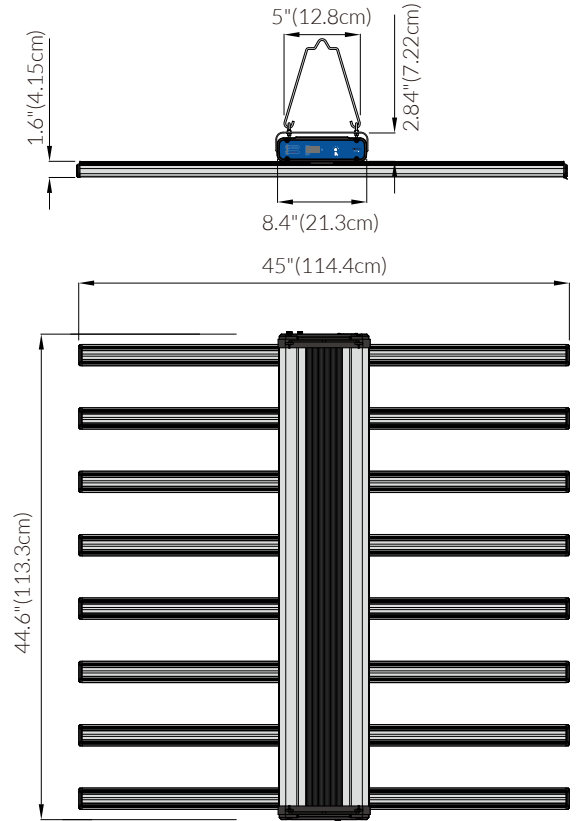

SPECIFICATIONS

PPF:	> 1700 $\mu\text{mol/s}$
Efficacy:	> 2.7 $\mu\text{mol/J}$
Input Power:	630 W
Power Factor:	$\geq 90\%$
Fixture Dimensions/Weight:	45"L x 44.6" W x 4.44" H / 38.8 lbs
Mounting Height:	> 6" (15.2cm) Above Canopy
Lifetime:	L90 : > 54,000 hrs
Warranty:	5 Years Standard Warranty
Input Voltage:	Autosensing 100-277 V
Amp Draw:	120V/5.24A, 208V/3.16A 240V/2.67A, 277V/2.35A
Group Control:	YES

DIMENSIONS

MODEL-H (Tested at 6" / Tested at 12")

Average PPFD 1079/ 904

ADJUSTABLE SPECTRUM

MODEL-H (480V)

HORTICULTURE LED GROW LIGHT

SPECIFICATIONS

PPF:	1700 $\mu\text{mol/s}$
Efficacy:	2.7 $\mu\text{mol/J}$
Input Power:	630 W
Power Factor:	$\geq 90\%$
Fixture Dimensions/Weight:	45"L x 44.6" W x 4.44" H / 38.8 lbs
Mounting Height:	> 6" (15.2cm) Above Canopy
Lifetime:	L90 : > 54,000 hrs
Warranty:	5 Years Standard Warranty
Input Voltage:	Autosensing 347-480V
Amp Draw:	347V/2.07A, 480V/1.62A
Group Control:	YES

DIMENSIONS

MODEL-H (Tested at 6" / Tested at 12")

Average PPF 1079/ 904

ADJUSTABLE SPECTRUM