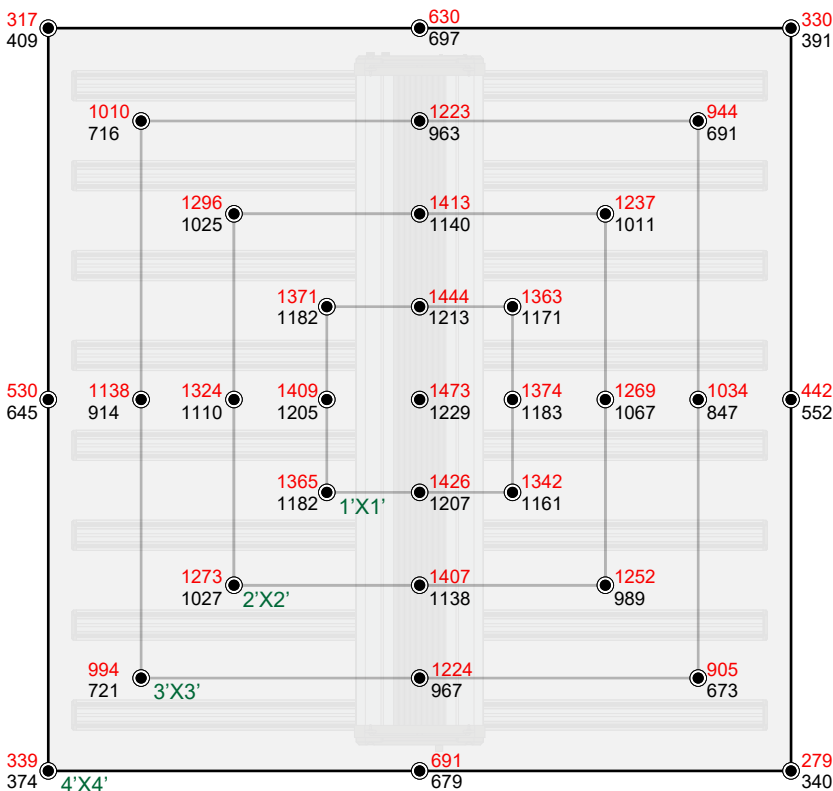

SPECIFICATIONS

PPF:	> 1700 $\mu\text{mol/s}$
Efficacy:	> 2.7 $\mu\text{mol/J}$
Input Power:	630 W
Power Factor:	$\geq 90\%$
Fixture Dimensions/Weight:	45"L x 44.6" W x 4.44" H / 38.8 lbs
Mounting Height:	> 6" (15.2cm) Above Canopy
Lifetime:	L90 : > 54,000 hrs
Warranty:	5 Years Standard Warranty
Input Voltage:	Autosensing 100-277 V
Amp Draw:	120V/5.24A, 208V/3.16A 240V/2.67A, 277V/2.35A
Group Control:	YES

DIMENSIONS

MODEL-H (Tested at 6" / Tested at 12")

Average PPFD 1079/ 904

ADJUSTABLE SPECTRUM

MODEL-H (480V)

HORTICULTURE LED GROW LIGHT

SPECIFICATIONS

PPF:	1700 $\mu\text{mol/s}$
Efficacy:	2.7 $\mu\text{mol/J}$
Input Power:	630 W
Power Factor:	$\geq 90\%$
Fixture Dimensions/Weight:	45"L x 44.6" W x 4.44" H / 38.8 lbs
Mounting Height:	> 6" (15.2cm) Above Canopy
Lifetime:	L90 : > 54,000 hrs
Warranty:	5 Years Standard Warranty
Input Voltage:	Autosensing 347-480V
Amp Draw:	347V/2.07A, 480V/1.62A
Group Control:	YES

DIMENSIONS

MODEL-H (Tested at 6" / Tested at 12")

Average PPF 1079/ 904

ADJUSTABLE SPECTRUM