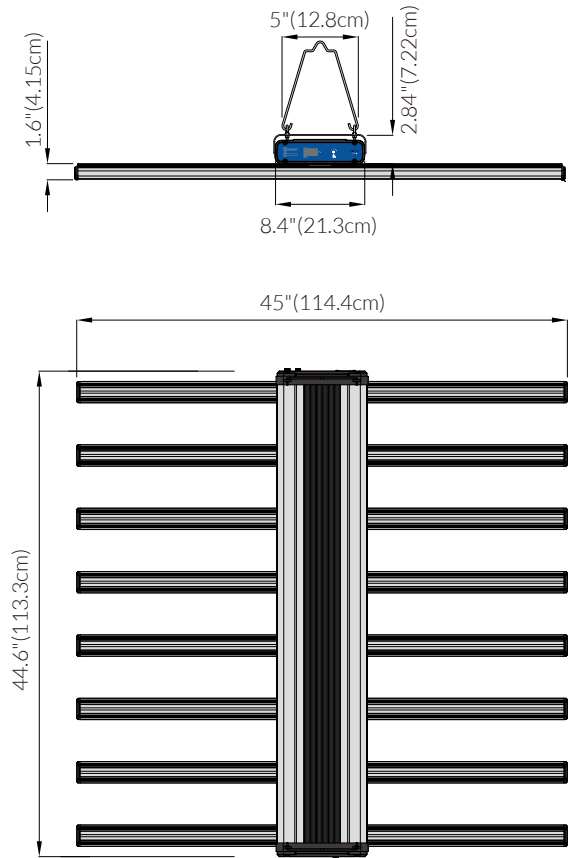

SPECIFICATIONS

PPF:	> 1700 $\mu\text{mol/s}$
Efficacy:	> 2.7 $\mu\text{mol/J}$
Input Power:	630 W
Power Factor:	$\geq 90\%$
Fixture Dimensions/Weight:	45"L x 44.6" W x 4.44" H / 38.8 lbs
Mounting Height:	> 6" (15.2cm) Above Canopy
Lifetime:	L90 : > 54,000 hrs
Warranty:	5 Years Standard Warranty
Input Voltage:	Autosensing 100-277 V
Amp Draw:	120V/5.24A, 208V/3.16A 240V/2.67A, 277V/2.35A
Group Control:	YES

DIMENSIONS

MODEL-H (Tested at 6" / Tested at 12")

Average PPFD 1079/ 904

ADJUSTABLE SPECTRUM

MODEL-H (480V)

HORTICULTURE LED GROW LIGHT

SPECIFICATIONS

PPF:	1700 $\mu\text{mol/s}$
Efficacy:	2.7 $\mu\text{mol/J}$
Input Power:	630 W
Power Factor:	$\geq 90\%$
Fixture Dimensions/Weight:	45"L x 44.6" W x 4.44" H / 38.8 lbs
Mounting Height:	> 6" (15.2cm) Above Canopy
Lifetime:	L90 : > 54,000 hrs
Warranty:	5 Years Standard Warranty
Input Voltage:	Autosensing 347-480V
Amp Draw:	347V/2.07A, 480V/1.62A
Group Control:	YES

DIMENSIONS

MODEL-H (Tested at 6" / Tested at 12")

Average PPF 1079/ 904

ADJUSTABLE SPECTRUM