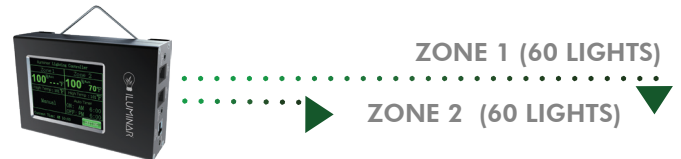

**CONTROLLER**  
Touch Screen

LED-CMH-HPS-MH

SKU:  
ILUM-CTRL-TC

**Output Specifications**

|   |                   |
|---|-------------------|
| Total Number of Fixtures per Controller | 120 UNITS         |
| Maximum Quantity of Fixtures per Zone   | 60 UNITS          |
| Maximum Cord Distance per Zone          | 180 METERS        |
| Maximum Control Voltage                 | 11.5 VOLTS        |
| Input Power                             | 5 VDC (120mA Max) |
| Operating Temperature Range             | Up to 120°F       |
| Operating Humidity                      | < 90%             |
| Display                                 | LCD Touch         |

Sunrise/Sunset

2 Independent 24H Channels

Dual Temp Input

Auto Temp Shutdown

The ILUMINAR Touch Controller will now allow you to control up to 60 lights per zone or room, with two channels you can control up to a total of 120 lights.

This will take even your beginner garden to the commercial level, all of these features packed into the ILUMINAR Touch Controller.

**Physical Specifications**

|        |        |       |
|--------|--------|-------|
| Length | 107mm  | 4.21" |
| Width  | 74mm   | 2.91" |
| Height | 31mm   | 1.22" |
| Weight | 0.19kg | 0.4lb |