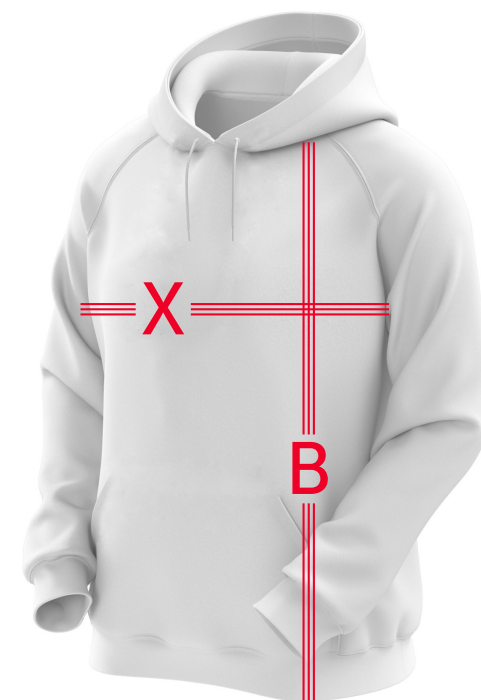

HOODIE SIZING CHART

*These measurements are intended as a guide only and while we do our best to ensure all our sizing is consistent, you may find that some styles will vary in size.

MEN'S SIZING

SIZE	X - 1/2 CHEST		B - BODY LENGTH	
S	52-54cm	21in	67-69cm	27in
M	54-56cm	22in	69-71cm	28in
L	56-58cm	22.5in	71-72cm	28.5in
XL	58-60cm	23.5in	73-75cm	29.5in
2XL	60-62cm	24in	75-77cm	30in
3XL	64-66cm	26in	77-79cm	31in
4XL	66-68cm	26.5in	79-81cm	31.5in
5XL	68-70cm	27.5in	81-82cm	32in

HOODIE SIZING CHART

*These measurements are intended as a guide only and while we do our best to ensure all our sizing is consistent, you may find that some styles will vary in size.

WOMEN'S SIZING

SIZE	X - 1/2 CHEST		B - BODY LENGTH	
L08	46-48cm	18.5in	59-61cm	24in
L10	48-50cm	19.5in	61-63cm	24.5in
L12	50-52cm	20in	63-65cm	25.5in
L14	52-54cm	21in	65-67cm	26in
L16	54-56cm	22in	67-69cm	27in
L18	56-58cm	22.5in	69-71cm	28in
L20	58-60cm	23.5in	71-73cm	28.5in