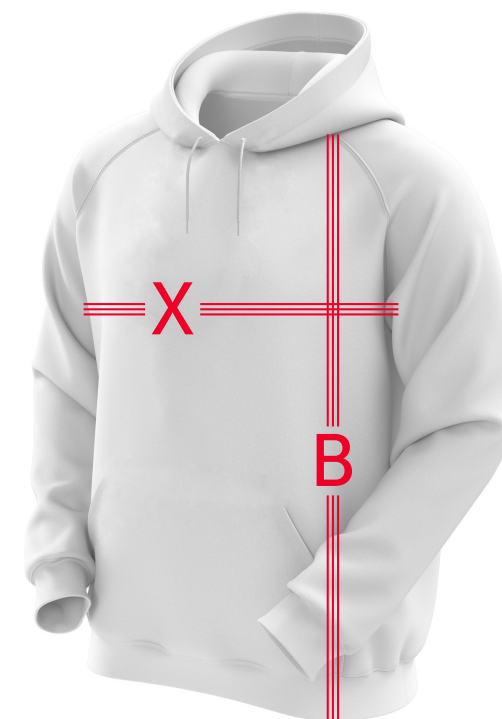

HOODIE SIZING CHART

*These measurements are intended as a guide only and while we do our best to ensure all our sizing is consistent, you may find that some styles will vary in size.

MEN'S SIZING

SIZE	X - 1/2 CHEST		B - BODY LENGTH	
S	52-54cm	21in	67-69cm	27in
M	54-56cm	22in	69-71cm	28in
L	56-58cm	22.5in	71-72cm	28.5in
XL	58-60cm	23.5in	73-75cm	29.5in
2XL	60-62cm	24in	75-77cm	30in
3XL	64-66cm	26in	77-79cm	31in
4XL	66-68cm	26.5in	79-81cm	31.5in
5XL	68-70cm	27.5in	81-82cm	32in

HOODIE SIZING CHART

*These measurements are intended as a guide only and while we do our best to ensure all our sizing is consistent, you may find that some styles will vary in size.

WOMEN'S SIZING

SIZE	X - 1/2 CHEST		B - BODY LENGTH	
L08	46-48cm	18.5in	59-61cm	24in
L10	48-50cm	19.5in	61-63cm	24.5in
L12	50-52cm	20in	63-65cm	25.5in
L14	52-54cm	21in	65-67cm	26in
L16	54-56cm	22in	67-69cm	27in
L18	56-58cm	22.5in	69-71cm	28in
L20	58-60cm	23.5in	71-73cm	28.5in