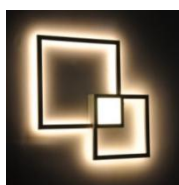

DIFFERENT MODULES & LIGHTING IMAGE

X046224

SPECS

MODEL	Unit Price	Length	Width	Thickness	WATTAGE	INPUT	DIMMING
X046120	$61.90	17"	10.24"	1.61"	20W	100-265V	None
X046124	$64.50	17"	10.24"	1.61"	24W	100-265V	None
X046320	$61.90	17"	10.24"	1.61"	20W	100-265V	None
X046324	$64.50	17"	10.24"	1.61"	24W	100-265V	None
X046220	$61.90	13.9"	13.9"	1.61"	20W	100-265V	None
X046224	$64.50	13.9"	13.9"	1.61"	24W	100-265V	None
X046420	$61.90	13.9"	13.9"	1.61"	20W	100-265V	None
X046424	$64.50	13.9"	13.9"	1.61"	24W	100-265V	None