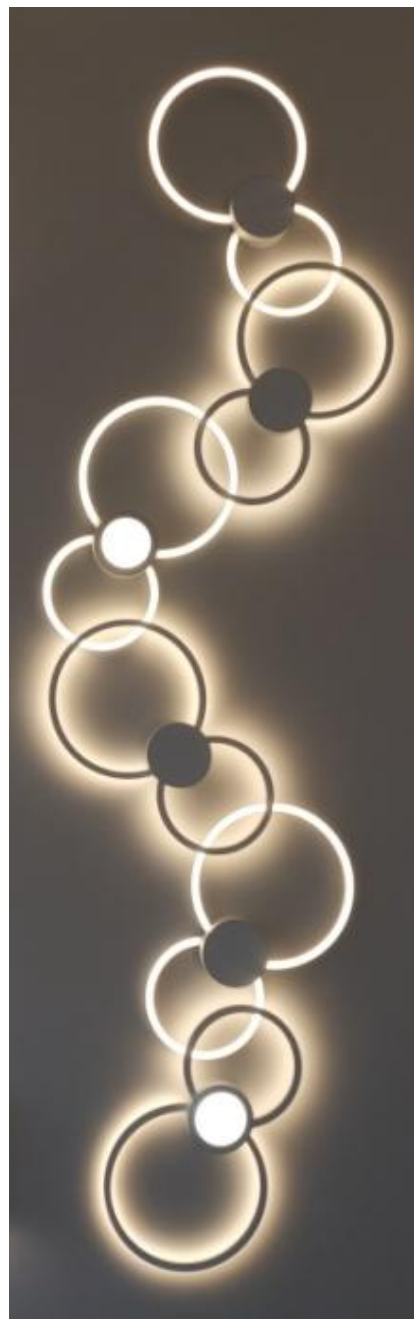

LightingWill INTERIOR SURFACE LUMINAIRE

Sense of design, single mounted, geometrically shaped LED wall light. High-performance decorative surface luminaire designed for easy installation & maintenance. Metal trim is finished in industrial grade, plaster-look white powder coat paint, which gives a neat aesthetic feeling.

APPLICATIONS

Residential, Corporate offices, elevators, hotel lobbies, art galleries, high-end stores.

STANDARD FEATURES

- *Color Temperatures offered: 3000K, 4000K, 6000K CCT*
- *CRI 80 Typical*
- *100-265V Input*
- *3 Year Warranty*
- *50,000+ hours rated life time*
- *Power supply included*
- *Modular design, LED module and power supply easily replaced*
- *Evenly lit with no hot spots or lamp imaging*
- *Easy to clean using standard cleaning agents*

DIFFERENT MODULES & LIGHTING IMAGE

X046120

X046124

X046320

X046324

X046220

X046224

X046420

Application Examples

Installation on wall (Multi-pieces combined mounting look)

X046120 *2

X046124 *1

X046320 *2

X046324 *1

Installation on wall (Multi-pieces combined mounting look)

X046420 *2