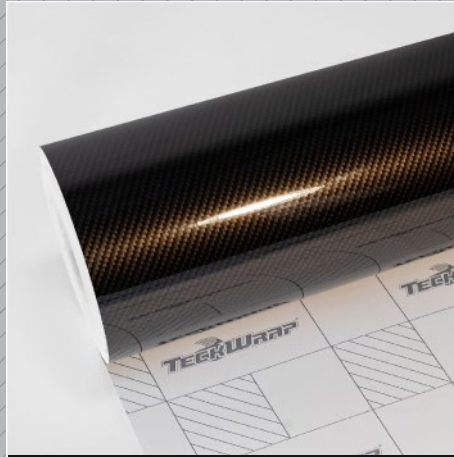

Indoor life: 2 years when followed rules of application and use

Outdoor life: 1 year when followed rules of application and use

Post-heating: 80 Celsius. Cure time 48 hours

STRUCTURE VINYL

180 SERIES

METALLIC COTTON
SKU: BM05