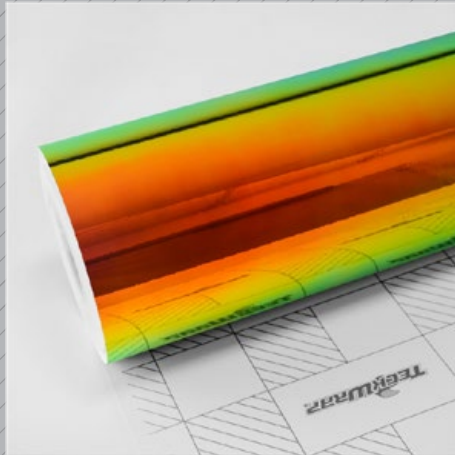

AMMOLITE GEM
SKU: MCH02