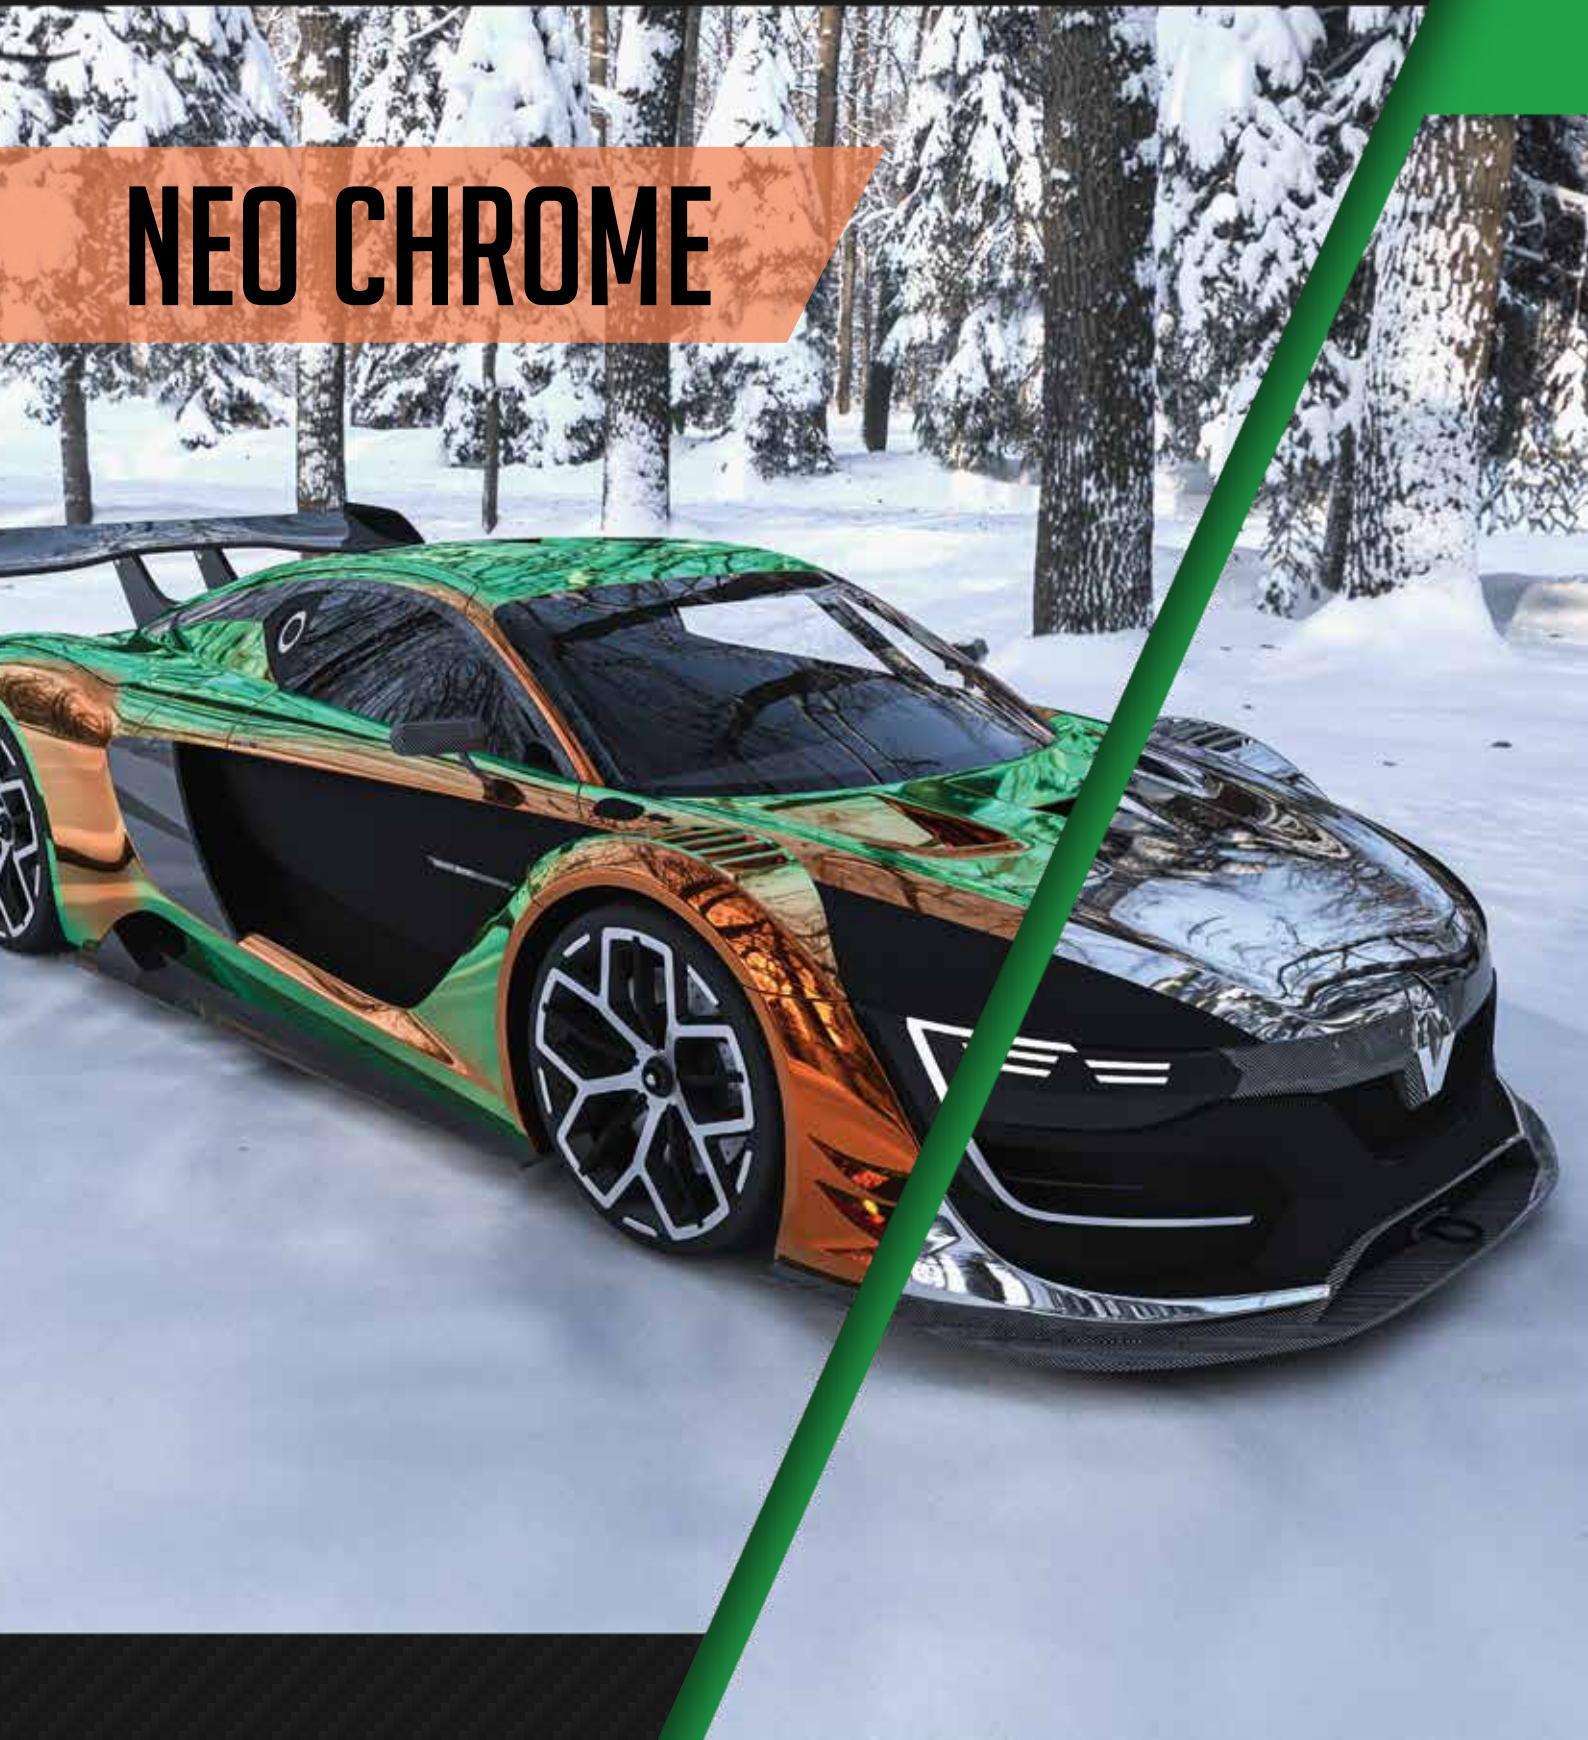

TECKWRAP®

NEO CHROME

180 SERIES