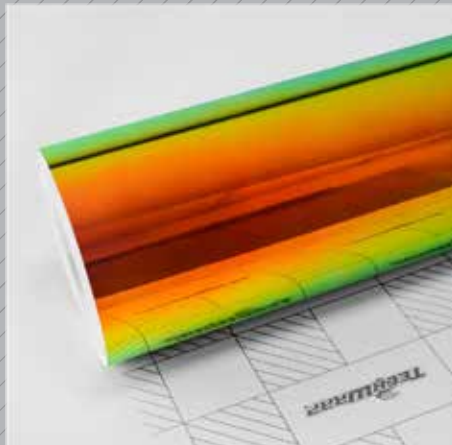

AMMOLITE GEM
SKU: MCH02