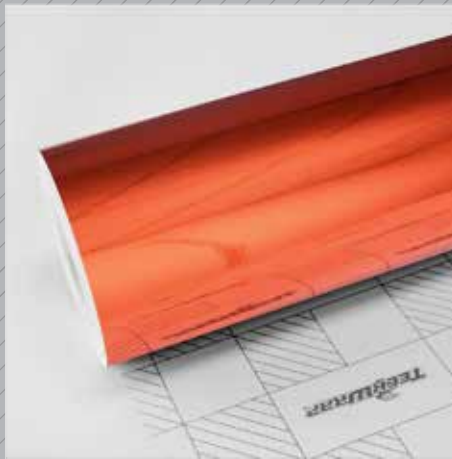

ORANGE
SKU: CHM11-S