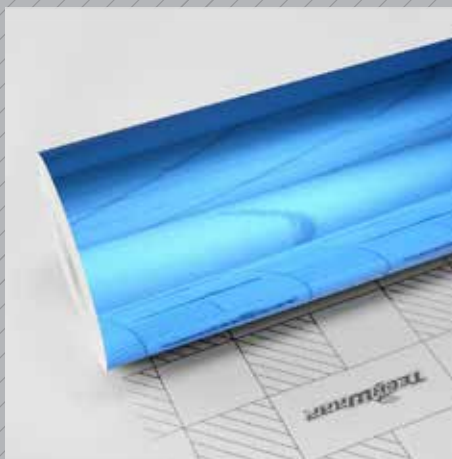

LIGHT BLUE
SKU: CHM17-S

Roll Size: 1.52m*18m (59.8"* 708,6" , 4.98ft*59ft, 1.66yd* 19,6yd)
Please visit www.teckwrap.com for product specifications and installation instructions.

MIRROR CHROME