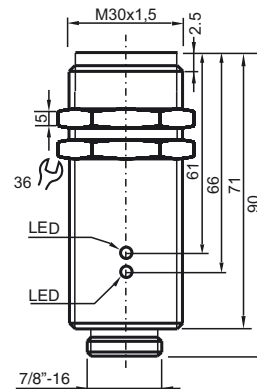

Female cordset, 7/8" - 16 UNF, 3-pin, PUR cable

AB-30-L3M-C

Mounting aid

Technical Data

General specifications

Switching element function		AC/DC	NO
Rated operating distance	s_n	8 mm	
Installation		flush	
Output polarity		AC/DC	
Assured operating distance	s_a	0 ... 6.48 mm	
Actuating element		Ferrous targets	
Reduction factor r_{Al}		0	
Reduction factor r_{Cu}		0	
Reduction factor r_{304}		0.4 - 0.7	
Reduction factor r_{S37}		1	
Reduction factor r_{Brass}		0	

Connection type	Connector 7/8"-16 UN, 3-pin
Housing material	Xylan coated - Stainless steel 1.4305 / AISI 303
Sensing face	Xylan coated - Stainless steel 1.4305 / AISI 303
Degree of protection	IP67

Compliance with standards and directives

Dimensions

Electrical Connection

Pinout

Wire colors

1	GN	(green)
2	BK	(black)
3	WH	(white)