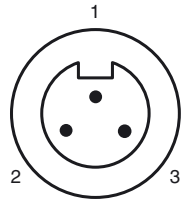

Connection type	Connector 7/8"-16 UN, 3-pin
Housing material	Xylan coated - Stainless steel 1.4305 / AISI 303
Sensing face	Xylan coated - Stainless steel 1.4305 / AISI 303
Degree of protection	IP67

Compliance with standards and directives

Standard conformity	
Standards	EN 60947-5-2:2007 IEC 60947-5-2:2007

Approvals and certificates

UL approval	cULus Listed, General Purpose
CSA approval	cCSAus Listed, General Purpose
CCC approval	Certified by China Compulsory Certification (CCC)

Dimensions

Electrical Connection

Pinout

Wire colors

1	GN	(green)
2	BK	(black)
3	WH	(white)