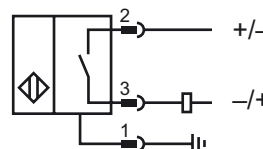

Connection type	Connector 7/8"-16 UN, 3-pin
Housing material	Xylan coated - Stainless steel 1.4305 / AISI 303
Sensing face	Xylan coated - Stainless steel 1.4305 / AISI 303
Degree of protection	IP67

Compliance with standards and directives

Dimensions

Electrical Connection

Pinout

Wire colors

1	GN	(green)
2	BK	(black)
3	WH	(white)