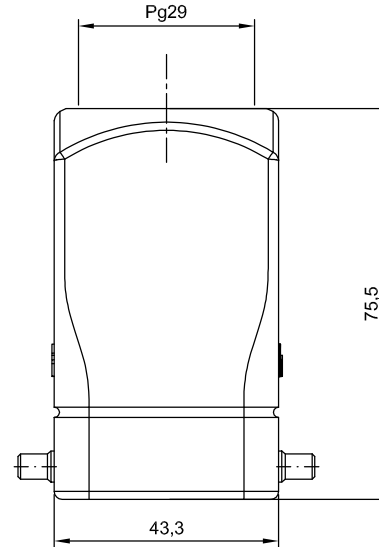

SAP P.no 936012597

Ed.	MOD.	DATE	SIGN.
-	-	-	-

DRAWN BY <i>EL</i>	DATE 11.11.2013	
CHECKED BY -	DATE -	
APPROVED BY -	DATE -	
		SCALE 1:1

Hoods top entry with 4 pegs for 2 levers
Pg29, 16B 77x27, type STD
Custodie con ingresso verticale con 4 perni
per 2 leve, Pg29, 16B 77x27, tipo STD

molex

7816.6424.5

SIZE
A3
PAGE
1 DI 1