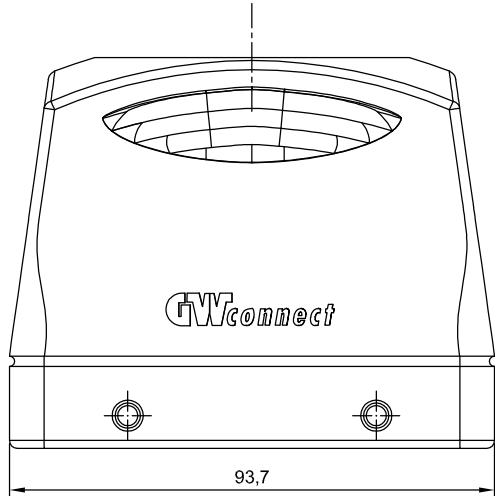

SAP P.no 936012597

Ed.	MOD.	DATE	SIGN.
-	-	-	-

DRAWN BY <i>EL</i>	DATE 11.11.2013	
CHECKED BY -	DATE -	
APPROVED BY -	DATE -	
		SCALE 1:1

Hoods top entry with 4 pegs for 2 levers
Pg29, 16B 77x27, type STD
Custodie con ingresso verticale con 4 perni
per 2 leve, Pg29, 16B 77x27, tipo STD