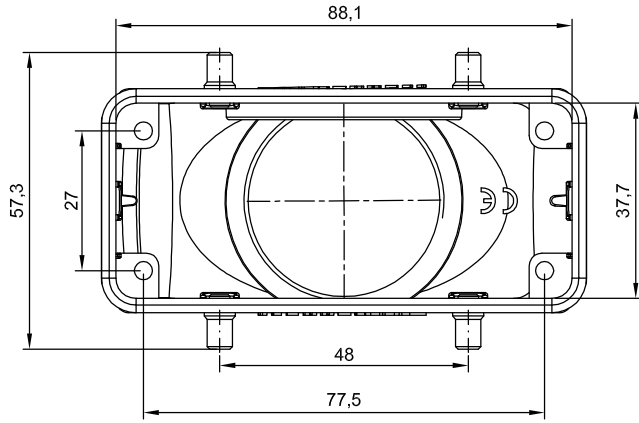

SAP P.no 936012597

Ed.	MOD.	DATE	SIGN.
-	-	-	-

DRAWN BY <i>EL</i>	DATE 11.11.2013	
CHECKED BY -	DATE -	
APPROVED BY -	DATE -	
		SCALE 1:1

Hoods top entry with 4 pegs for 2 levers
Pg29, 16B 77x27, type STD
Custodie con ingresso verticale con 4 perni
per 2 leve, Pg29, 16B 77x27, tipo STD

molex

7816.6424.5

SIZE
A3
PAGE
1 DI 1