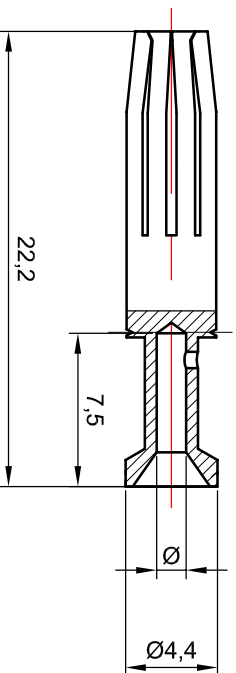

No. of grooves Num. gole	Wire mm ² Filo mm ²	Ø seat mm Ø sede mm	Wire gauge Calibro filo
1	1	1.45	18 AWG

Ed.	MOD.	DATE	SIGN.
-	-	-	-
-	-	-	-
-	-	-	-
-	-	-	-

DRAWN BY	DATE	DIMENSION STYLE
CHECKED BY	DATE	mm
APPROVED BY	DATE	SCALE 3:1

molex

Female crimp contacts, turned, 16A for inserts and modules (silver plated)
Contatti femmina a crimpare, torniti, 16A per inserti e moduli (argentati)

7300.6242.0

SIZE
A4
PAGE
1 DI 1