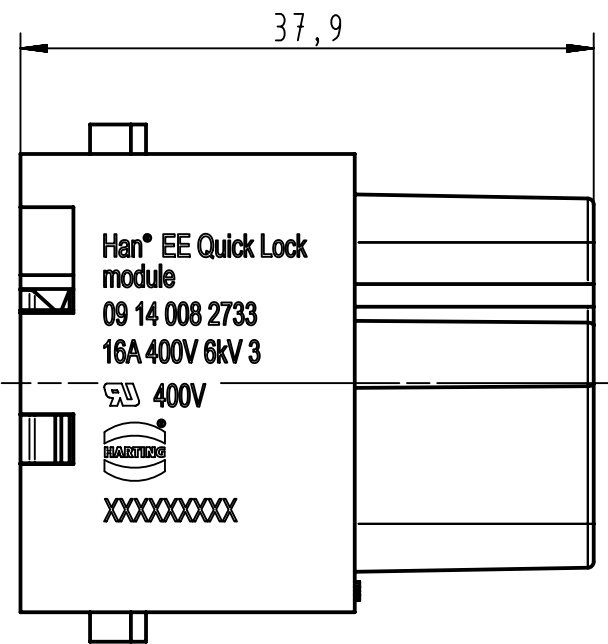

1 2 3 4 5 6

A  
B  
C  
D

	All Dimensions in mm Original Size DIN A4	Scale 2:1		Free size tol.		Ref.	
						Sub. TB 09 14 008 2733 v. 21.01.09	
	All rights reserved	Created by	Inspected by	Standardisation	Date	State	
	Department EL PD - DE	HOLLERT	BERGHORN	SCHMIDTM	2013-03-19	Final Release	
HARTING Electric GmbH & Co. KG		Title Han EE Quick-Lock module, female				Doc-Key / ECM-Nr.	
D-32339 Espelkamp		Type TB	Number 09 14 008 2733			100172563/UGD/006/A	
					Rev. A	Page 1/1	