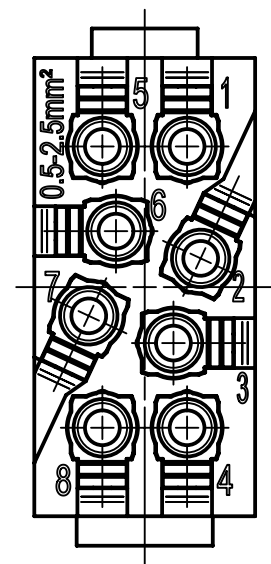

1 2 3 4 5 6

A  
B  
C  
D

	All Dimensions in mm Original Size DIN A4	Scale 2:1		Free size tol.		Ref.	
						Sub. TB 09 14 008 2733 v. 21.01.09	
	All rights reserved	Created by	Inspected by	Standardisation	Date	State	
	Department EL PD - DE	HOLLERT	BERGHORN	SCHMIDTM	2013-03-19	Final Release	
HARTING Electric GmbH & Co. KG		Title Han EE Quick-Lock module, female				Doc-Key / ECM-Nr.	
D-32339 Espelkamp		Type TB	Number 09 14 008 2733			100172563/UGD/006/A	
					Rev. A	Page 1/1	