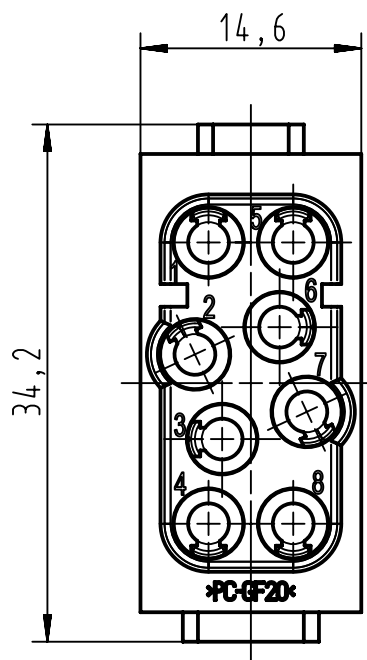

1 2 3 4 5 6

A  
B  
C  
D

	All Dimensions in mm Original Size DIN A4	Scale 2:1		Free size tol.		Ref.	
						Sub. TB 09 14 008 2733 v. 21.01.09	
	All rights reserved	Created by	Inspected by	Standardisation	Date	State	
	Department EL PD - DE	HOLLERT	BERGHORN	SCHMIDTM	2013-03-19	Final Release	
HARTING Electric GmbH & Co. KG		Title Han EE Quick-Lock module, female				Doc-Key / ECM-Nr.	
D-32339 Espelkamp		Type TB	Number 09 14 008 2733			100172563/UGD/006/A	
					Rev. A	Page 1/1	