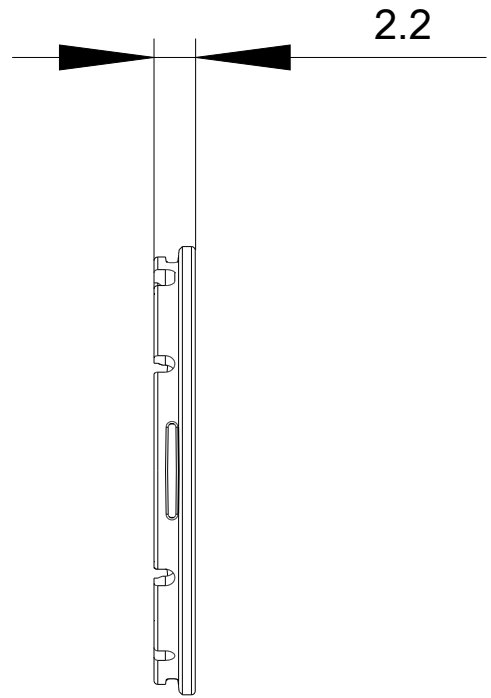

last modified:

03/16/2020