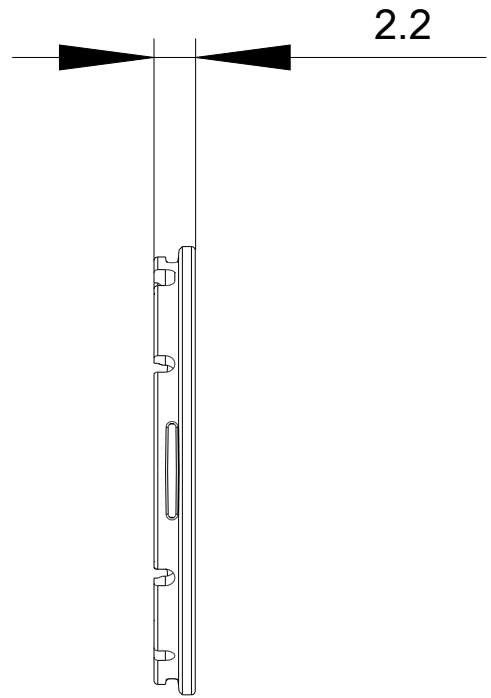

pushbutton, flat, green, for pushbutton

Product brand name	SIRIUS ACT
Product designation	Button
Design of the product	flat
Product type designation	3SU1
Actuator	
Outer diameter of the actuating element	23.7 mm
Ambient conditions	
Environmental category during operation acc. to IEC 60721	3M6, 3S2, 3B2, 3C3, 3K6 (with relative air humidity of 10 ... 95 %)
Installation/ mounting/ dimensions	
Depth	2.2 mm
Accessories	
Material of accessory	Plastic
Color of accessory	green
Certificates/ approvals	

Image database (product images, 2D dimension drawings, 3D models, device circuit diagrams, EPLAN macros, ...)

http://www.automation.siemens.com/bilddb/cax_de.aspx?mlfb=3SU1900-0FT40-0AA0&lang=en

last modified: