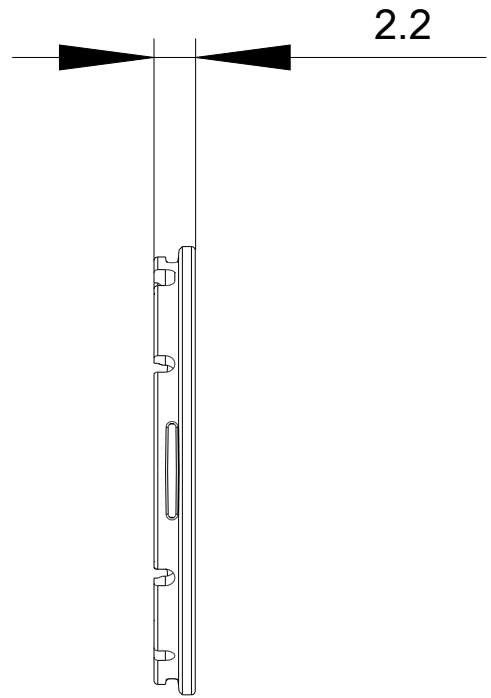

pushbutton, flat, black, for pushbutton

Product brand name	SIRIUS ACT
Product designation	Button
Design of the product	flat
Product type designation	3SU1
Actuator	
Outer diameter of the actuating element	23.7 mm
Ambient conditions	
Environmental category during operation acc. to IEC 60721	3M6, 3S2, 3B2, 3C3, 3K6 (with relative air humidity of 10 ... 95 %)
Installation/ mounting/ dimensions	
Depth	2.2 mm
Accessories	
Material of accessory	Plastic
Color of accessory	black
Certificates/ approvals	

Image database (product images, 2D dimension drawings, 3D models, device circuit diagrams, EPLAN macros, ...)

http://www.automation.siemens.com/bilddb/cax_de.aspx?mlfb=3SU1900-0FT10-0AA0&lang=en

last modified: