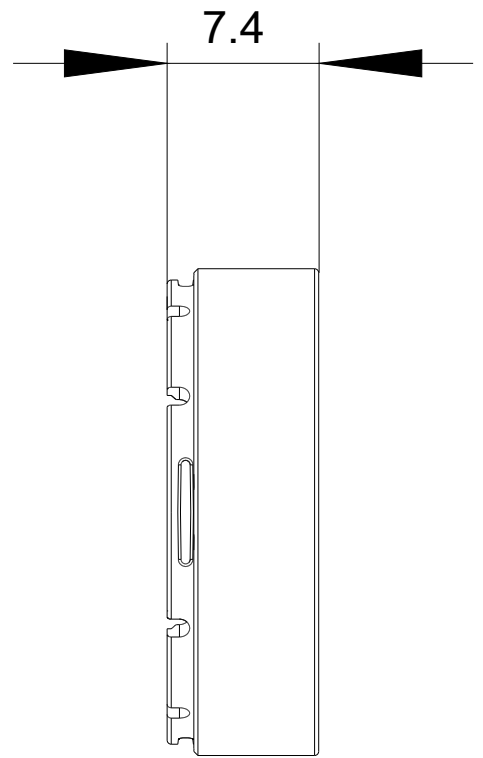

pushbutton, high, black, for pushbutton

Product brand name	SIRIUS ACT
Product designation	Button
Design of the product	raised
Product type designation	3SU1
Actuator	
Outer diameter of the actuating element	23.7 mm
Ambient conditions	
Environmental category during operation acc. to IEC 60721	3M6, 3S2, 3B2, 3C3, 3K6 (with relative air humidity of 10 ... 95 %)
Installation/ mounting/ dimensions	
Depth	7.4 mm
Accessories	
Material of accessory	Plastic
Color of accessory	black
Certificates/ approvals	

Image database (product images, 2D dimension drawings, 3D models, device circuit diagrams, EPLAN macros, ...)

http://www.automation.siemens.com/bilddb/cax_de.aspx?mlfb=3SU1900-0FS10-0AA0&lang=en

last modified: