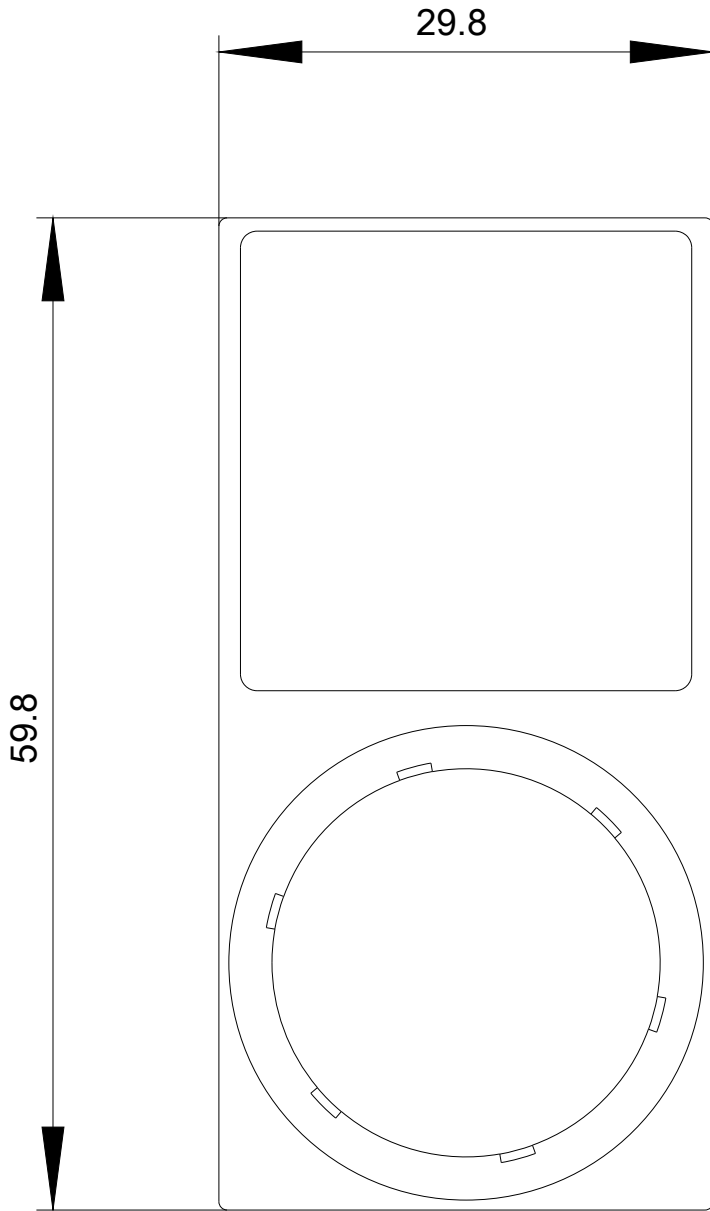

Label holder, 22mm, frame rectangular at the bottom, black, for labeling plate 27mm x 27mm, for gluing

Product brand name	SIRIUS ACT
Product designation	Label holder
Design of the product	for labeling plate 27 x 27 mm
Product type designation	3SU1

#### Installation/ mounting/ dimensions

Height	59.8 mm
Width	29.8 mm

**Image database (product images, 2D dimension drawings, 3D models, device circuit diagrams, EPLAN macros, ...)**

[http://www.automation.siemens.com/bilddb/cax\\_de.aspx?mfb=3SU1900-0AQ10-0AA0&lang=en](http://www.automation.siemens.com/bilddb/cax_de.aspx?mfb=3SU1900-0AQ10-0AA0&lang=en)