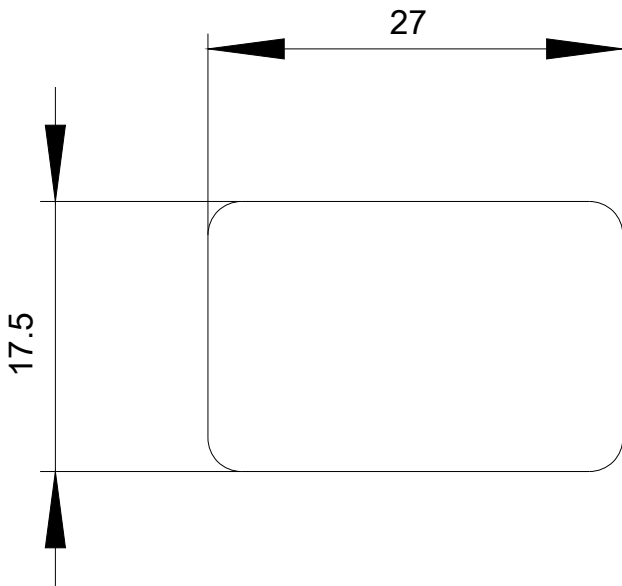

### Installation/ mounting/ dimensions

Height	17.5 mm
Width	27 mm

**Image database (product images, 2D dimension drawings, 3D models, device circuit diagrams, EPLAN macros, ...)**

[http://www.automation.siemens.com/bilddb/cax\\_de.aspx?mlfb=3SU1900-0AD81-0AA0&lang=en](http://www.automation.siemens.com/bilddb/cax_de.aspx?mlfb=3SU1900-0AD81-0AA0&lang=en)