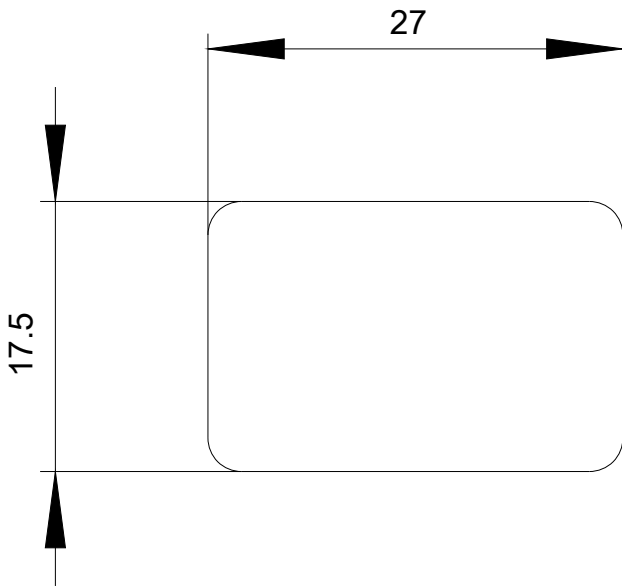

Labeling plate for snapping on or gluing on label holder, Label size 17.5 x 27 mm, black label, white font, with inscription: Reverse

Product brand name	SIRIUS ACT
Product designation	Labeling plate
Product type designation	3SU1
<b>General technical data</b>	
Protection class IP	IP66, IP67, IP69(IP69K)
Shock resistance	Category 1, Class B
<ul style="list-style-type: none"> <li>for railway applications acc. to DIN EN 61373</li> </ul>	
Vibration resistance	Category 1, Class B
<ul style="list-style-type: none"> <li>for railway applications acc. to DIN EN 61373</li> </ul>	
<b>Installation/ mounting/ dimensions</b>	
Height	17.5 mm
Width	27 mm
<b>Accessories</b>	
Material of accessory	Plastic
Mounting type of label	snap on / stick
Marking of the name plate for command devices	Reverse
Shape of the name plate for command devices	rectangular
Color of the label	black/white (plate/text)

**Image database (product images, 2D dimension drawings, 3D models, device circuit diagrams, EPLAN macros, ...)**

[http://www.automation.siemens.com/bilddb/cax\\_de.aspx?mlfb=3SU1900-0AD16-0DP0&lang=en](http://www.automation.siemens.com/bilddb/cax_de.aspx?mlfb=3SU1900-0AD16-0DP0&lang=en)