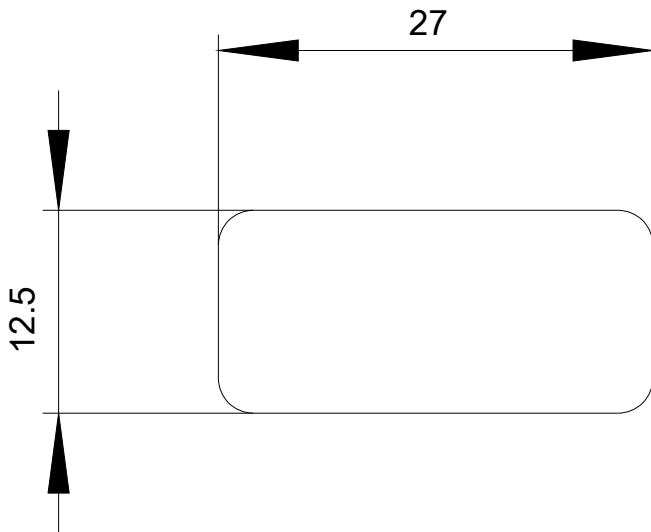

#### Installation/ mounting/ dimensions

Height	12.5 mm
Width	27 mm

**Image database (product images, 2D dimension drawings, 3D models, device circuit diagrams, EPLAN macros, ...)**

[http://www.automation.siemens.com/bilddb/cax\\_de.aspx?mlfb=3SU1900-0AC81-0DK0&lang=en](http://www.automation.siemens.com/bilddb/cax_de.aspx?mlfb=3SU1900-0AC81-0DK0&lang=en)