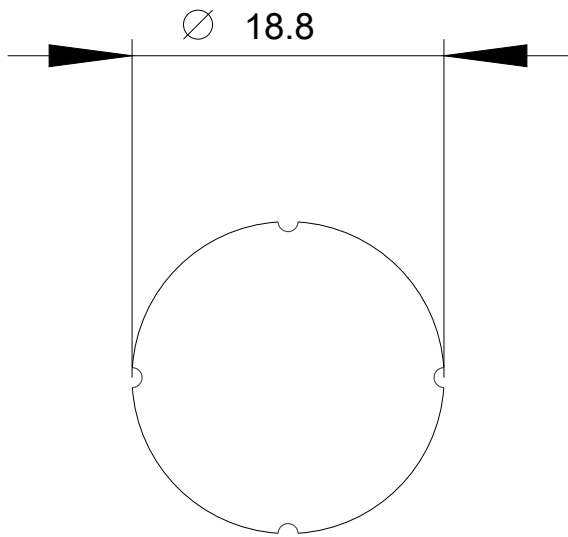

last modified:

03/06/2020