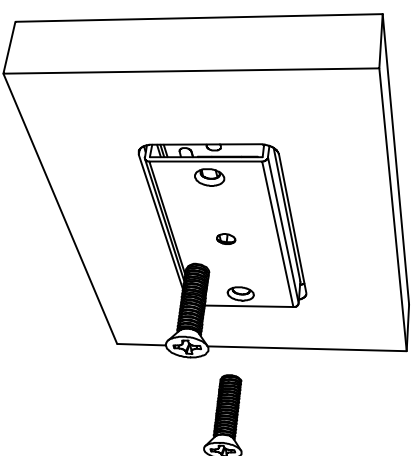

SBH (Single Bracket Hook)

(1) Cut out and rebate 18mm MDF board to suit Bracket.

(2) Screw unit together from back through two counter sink holes.

(3) Screw to wall from front through counter sink hole.

(4)