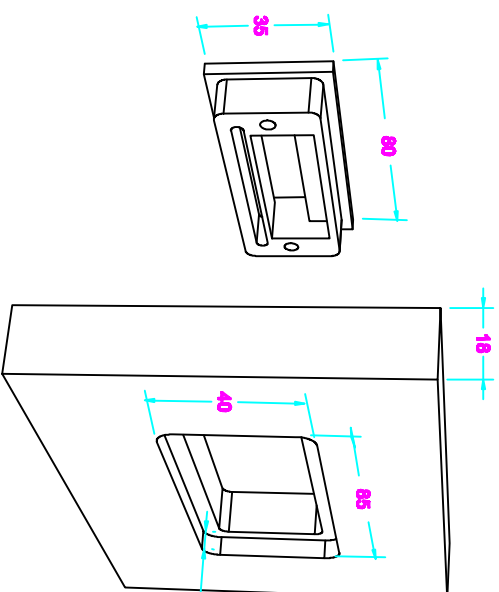

SBH (Single Bracket Hook)

(1) Cut out and rebate 18mm MDF board to suit Bracket.

(2) Screw unit together from back through two counter sink holes.

(3) Screw to wall from front through counter sink hole.

(4)