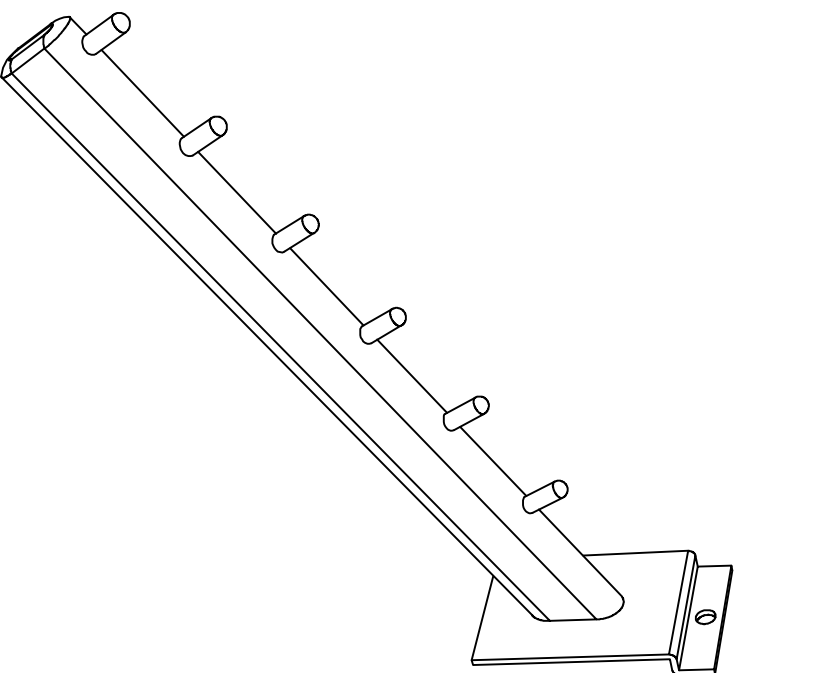

SBH (Single Bracket Hook)

(1) Cut out and rebate 18mm MDF board to suit Bracket.

(2) Screw unit together from back through two counter sink holes.

(3) Screw to wall from front through counter sink hole.

(4)