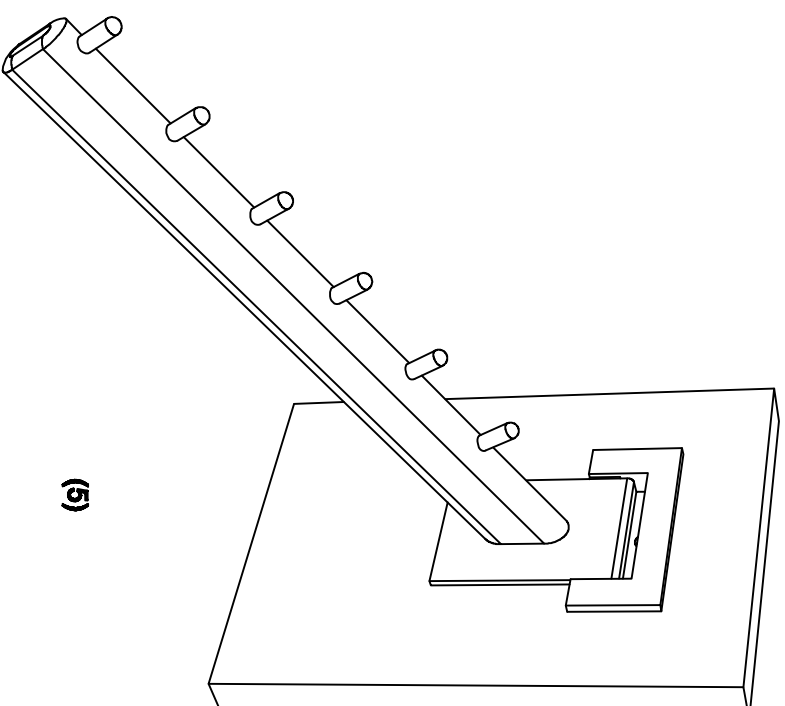

SBH (Single Bracket Hook)

(1) Cut out and rebate 18mm MDF board to suit Bracket.

(2) Screw unit together from back through two counter sink holes.

(3) Screw to wall from front through counter sink hole.

(4)