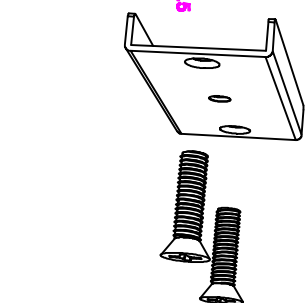

SBH (Single Bracket Hook)

(1) Cut out and rebate 18mm MDF board to suit Bracket.

(2) Screw unit together from back through two counter sink holes.

(3) Screw to wall from front through counter sink hole.

(4)