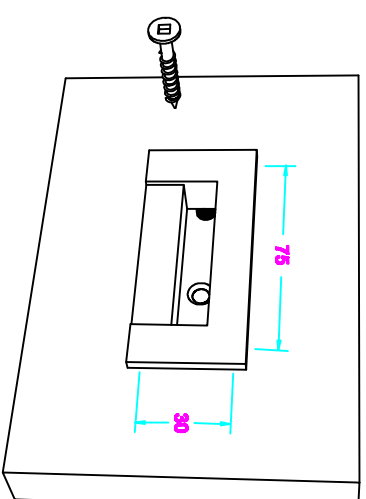

SBH (Single Bracket Hook)

(1) Cut out and rebate 18mm MDF board to suit Bracket.

(2) Screw unit together from back through two counter sink holes.

(3) Screw to wall from front through counter sink hole.

(4)