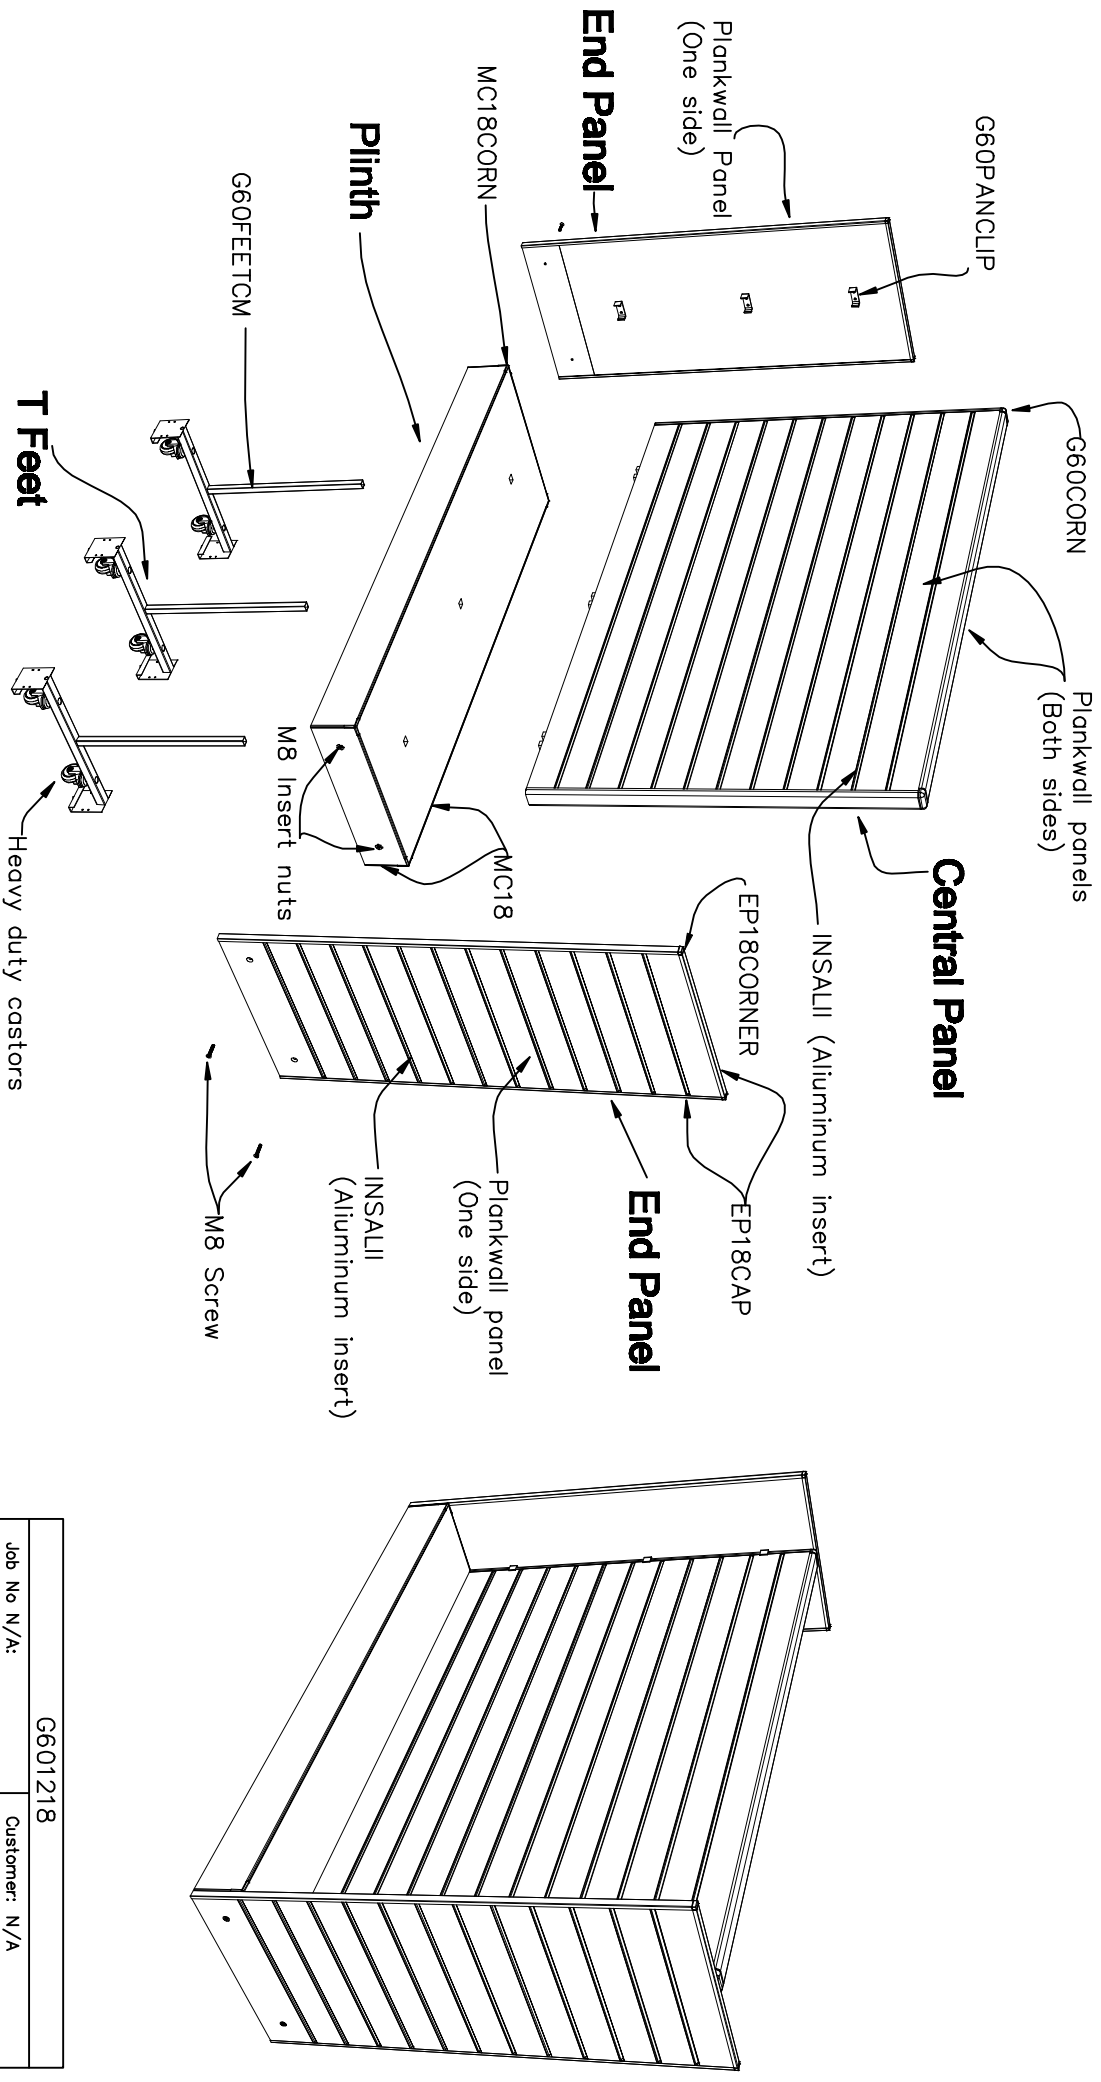

G601218 Assembly

G601218	
Job No N/A:	Customer: N/A
Date: 10/03/2011	Scale: 1:1
Drawn: J	Revision: 0
Plankwall	
Cee Gee Industries Ltd.	
29 Stonedon Drive	
East Tamaki Auckland New Zealand.	
Ph: 64-9-272-990	
Fax: 64-9-272-996	