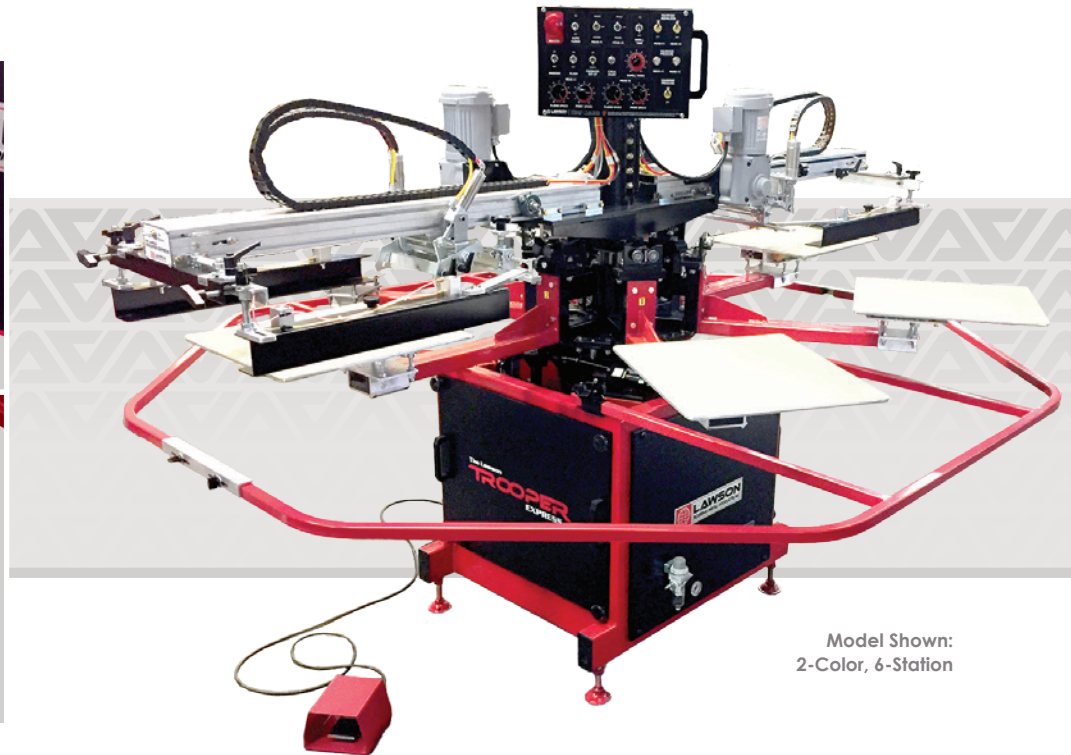

We Make It Simple.
Trusted Since 1949

The Lawson
TROOPER
EXPRESS

Model Shown:
2-Color, 6-Station

Express Yourself Without Complications

The Trooper Express combines dramatically increased production and greater print consistency with Lawson's engineered simplicity. Using AC Motor-Drive Print heads to power Lawson's exclusive dual-action squeegee, the Trooper Express prints on bags, t-shirts and everything in-between. The fully automated print heads are integrated with high-speed automatic carousel indexing to maintain production rates throughout the work day. Roller bearing registration ensures pinpoint registration and consistency. At only 8.5 feet in diameter, the Trooper Express can fit nearly anywhere on the production floor.