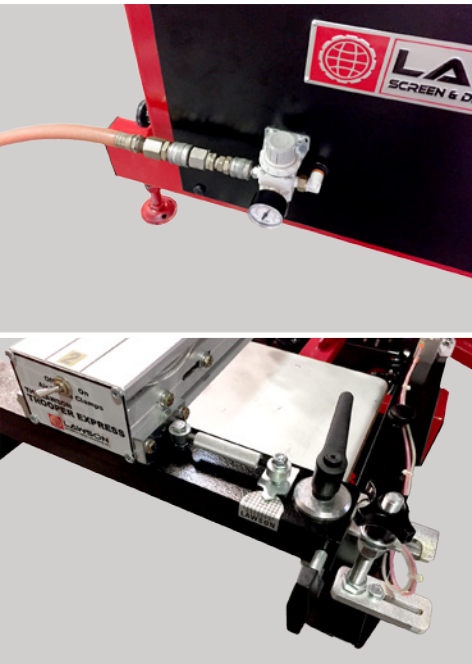

We Make It Simple.
Trusted Since 1949

The Lawson
TROOPER
EXPRESS

Model Shown:
2-Color, 6-Station

Express Yourself Without Complications

The Trooper Express combines dramatically increased production and greater print consistency with Lawson's engineered simplicity. Using AC Motor-Drive Print heads to power Lawson's exclusive dual-action squeegee, the Trooper Express prints on bags, t-shirts and everything in-between. The fully automated print heads are integrated with high-speed automatic carousel indexing to maintain production rates throughout the work day. Roller bearing registration ensures pinpoint registration and consistency. At only 8.5 feet in diameter, the Trooper Express can fit nearly anywhere on the production floor.