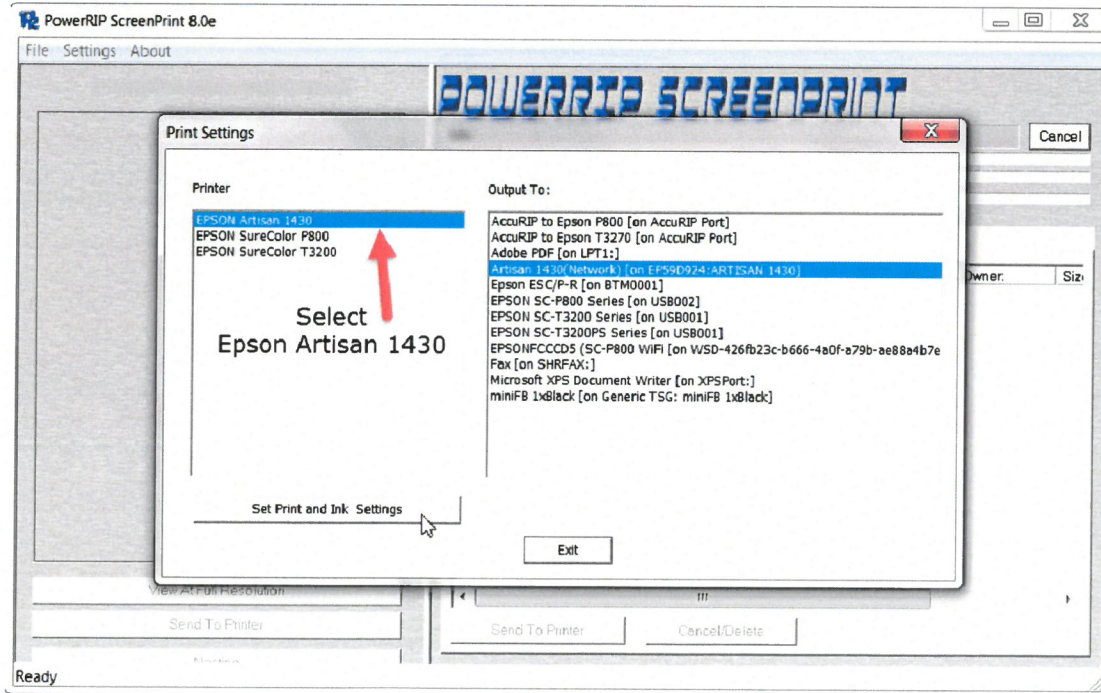

PowerRip Setup

[497-208-2-EA - Epson Artisan 1430 Black Dye Ink Starter Kit](#)

[497-208-21-EA - Epson Artisan 1430 Black Dye Ink Replacement Cartridge Inserts \(6 pack\)](#)