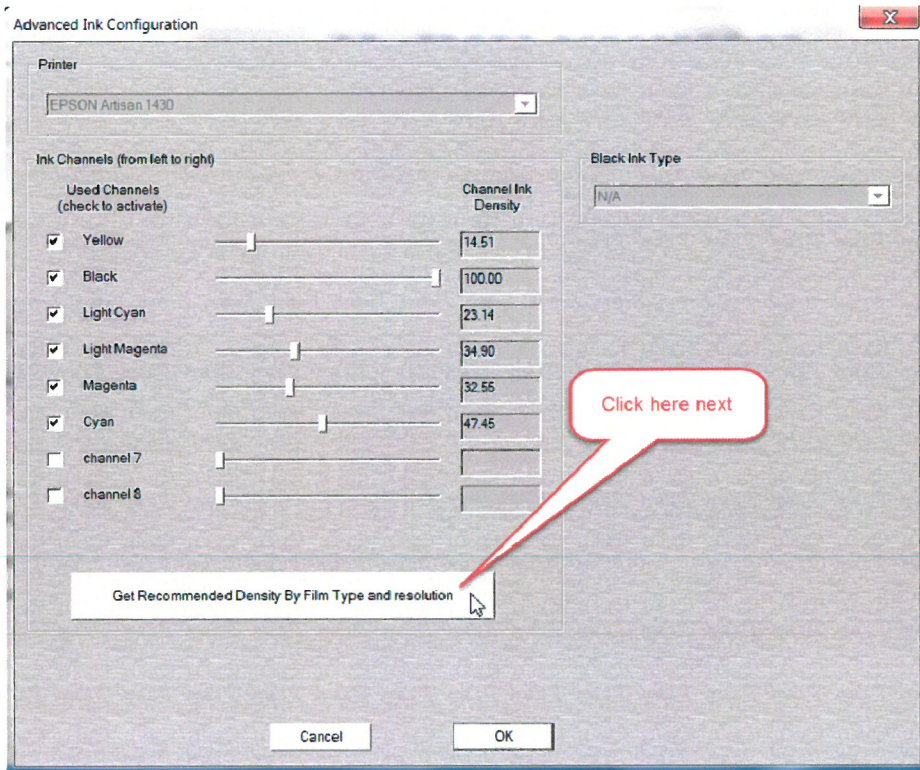

PowerRip Setup

[497-208-2-EA - Epson Artisan 1430 Black Dye Ink Starter Kit](#)

[497-208-21-EA - Epson Artisan 1430 Black Dye Ink Replacement Cartridge Inserts \(6 pack\)](#)