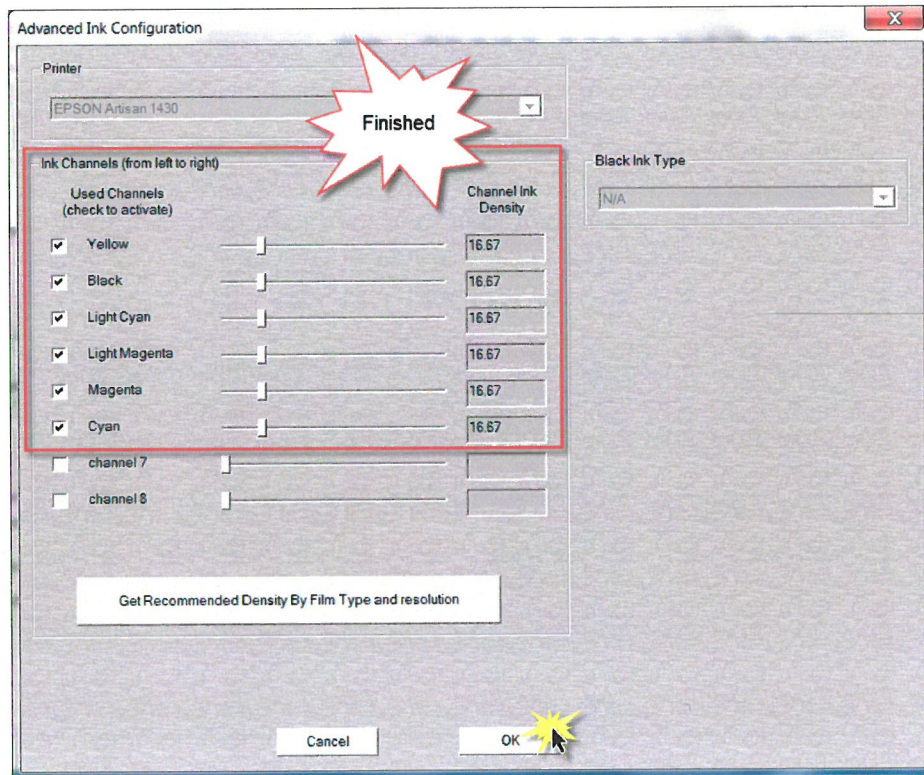

PowerRip Setup

[497-208-2-EA - Epson Artisan 1430 Black Dye Ink Starter Kit](#)

[497-208-21-EA - Epson Artisan 1430 Black Dye Ink Replacement Cartridge Inserts \(6 pack\)](#)