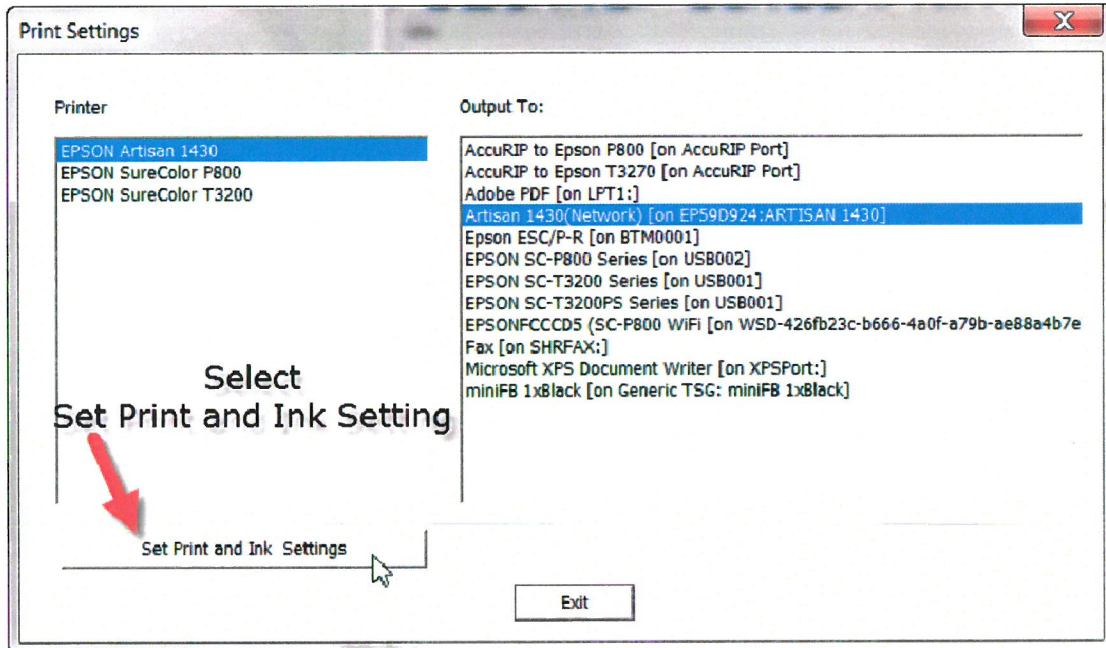

PowerRip Setup

[497-208-2-EA - Epson Artisan 1430 Black Dye Ink Starter Kit](#)

[497-208-21-EA - Epson Artisan 1430 Black Dye Ink Replacement Cartridge Inserts \(6 pack\)](#)