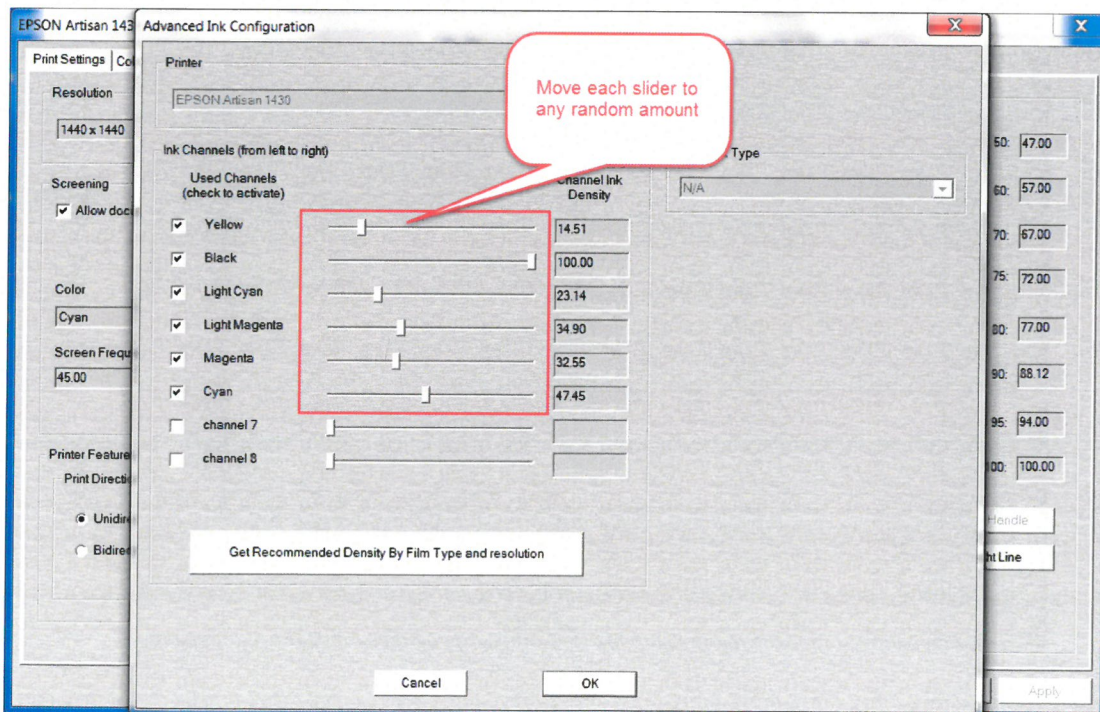

PowerRip Setup

[497-208-2-EA - Epson Artisan 1430 Black Dye Ink Starter Kit](#)

[497-208-21-EA - Epson Artisan 1430 Black Dye Ink Replacement Cartridge Inserts \(6 pack\)](#)