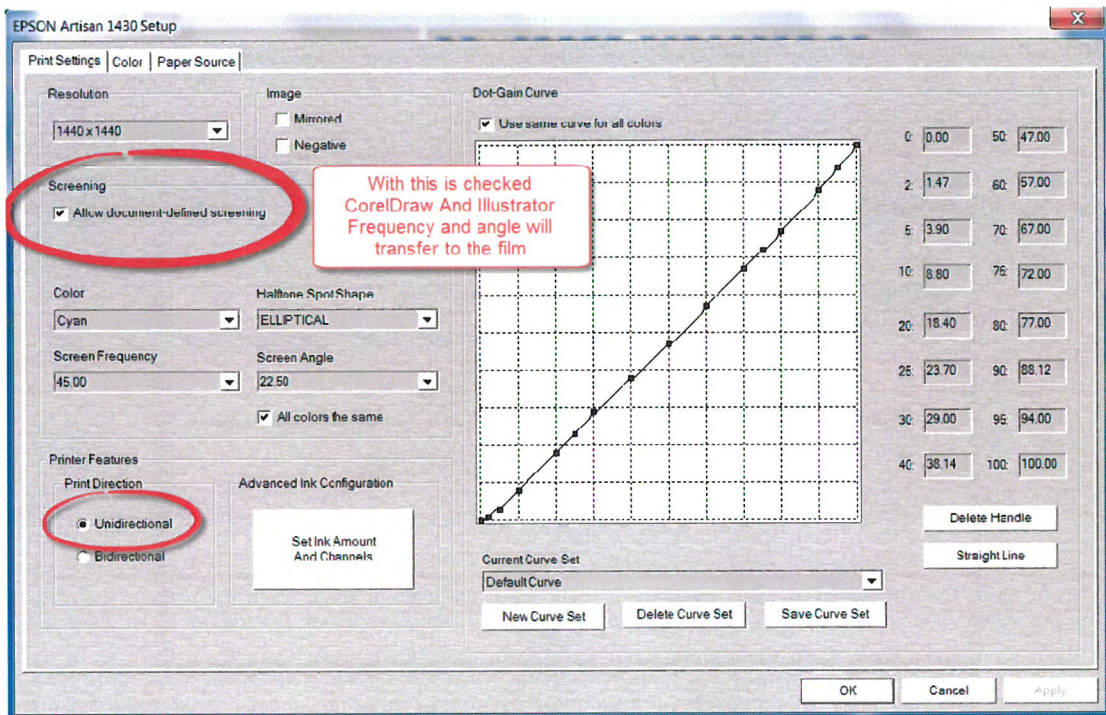

PowerRip Setup

[497-208-2-EA - Epson Artisan 1430 Black Dye Ink Starter Kit](#)

[497-208-21-EA - Epson Artisan 1430 Black Dye Ink Replacement Cartridge Inserts \(6 pack\)](#)