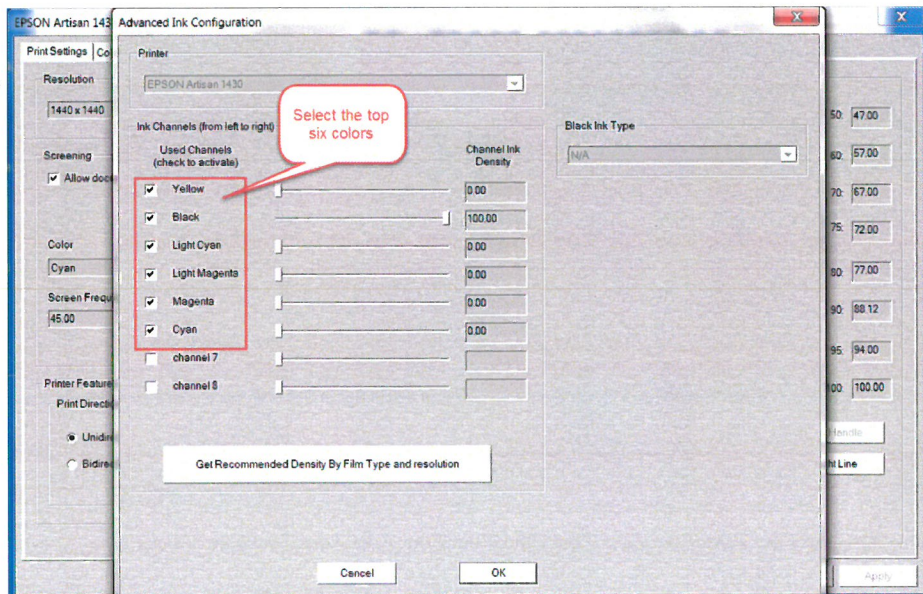

PowerRip Setup

[497-208-2-EA - Epson Artisan 1430 Black Dye Ink Starter Kit](#)

[497-208-21-EA - Epson Artisan 1430 Black Dye Ink Replacement Cartridge Inserts \(6 pack\)](#)