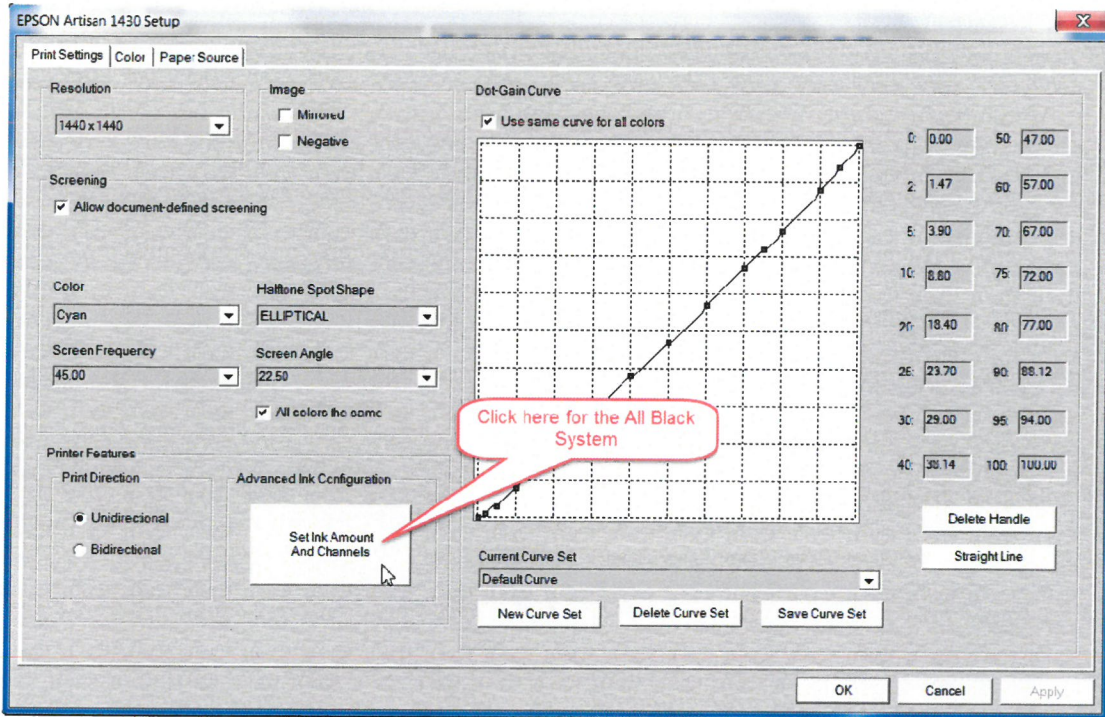

PowerRip Setup

[497-208-2-EA - Epson Artisan 1430 Black Dye Ink Starter Kit](#)

[497-208-21-EA - Epson Artisan 1430 Black Dye Ink Replacement Cartridge Inserts \(6 pack\)](#)