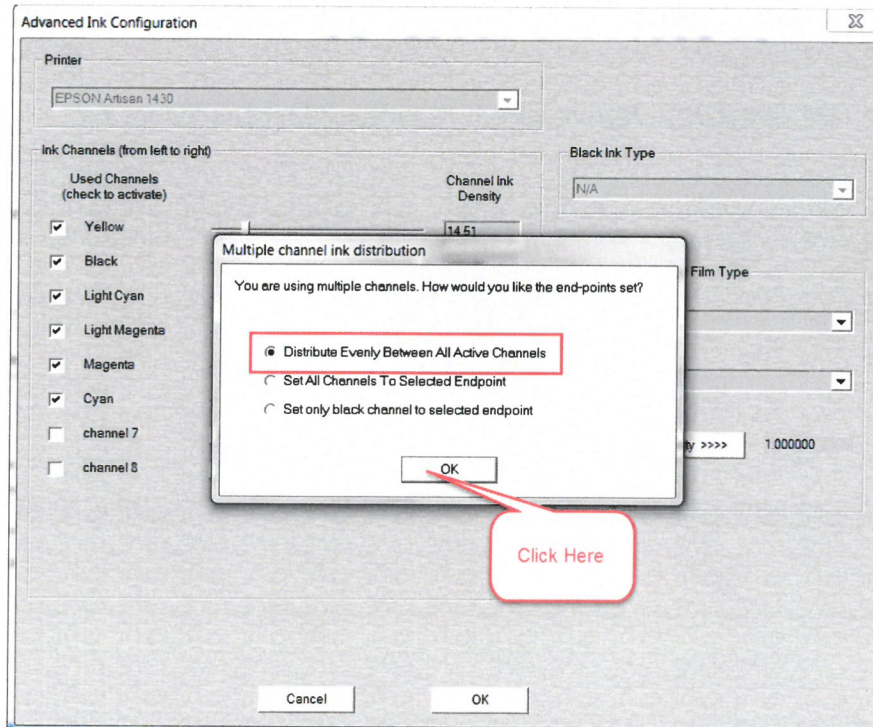

PowerRip Setup

[497-208-2-EA - Epson Artisan 1430 Black Dye Ink Starter Kit](#)

[497-208-21-EA - Epson Artisan 1430 Black Dye Ink Replacement Cartridge Inserts \(6 pack\)](#)