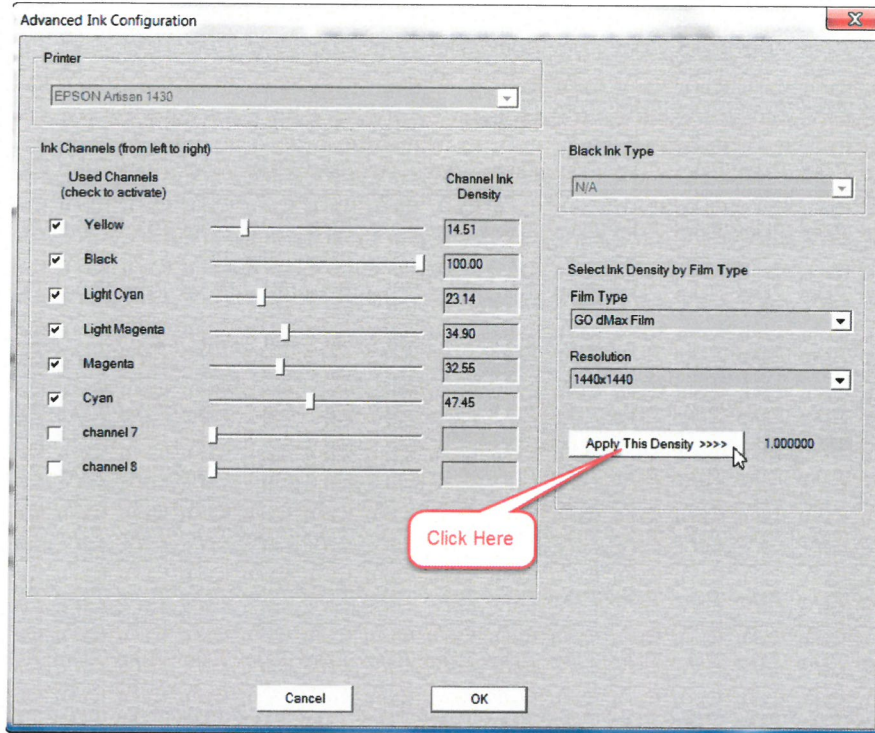

PowerRip Setup

[497-208-2-EA - Epson Artisan 1430 Black Dye Ink Starter Kit](#)

[497-208-21-EA - Epson Artisan 1430 Black Dye Ink Replacement Cartridge Inserts \(6 pack\)](#)