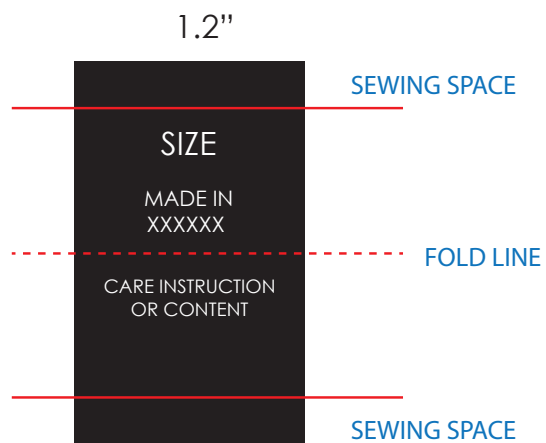

# CRUZ LABEL STORE

SIZE: 1.2" X 1" (FOLDED)

BACKGROUND COLOR: NAME COLOR  
TEXT COLOR: NAME COLOR

- USE CENTURY GOTHIC OR ARIAL FONT ONLY
- FONT SIZE NEEDS TO BE 7PT OR BIGGER
- DO NOT PASS SEWING SPACE LINE
- SPECIFY COLOR IN PANTONE SOLID COATED.
- QUESTIONS CAN BE EMAILED TO [STORE@CRUZLABEL.COM](mailto:STORE@CRUZLABEL.COM)