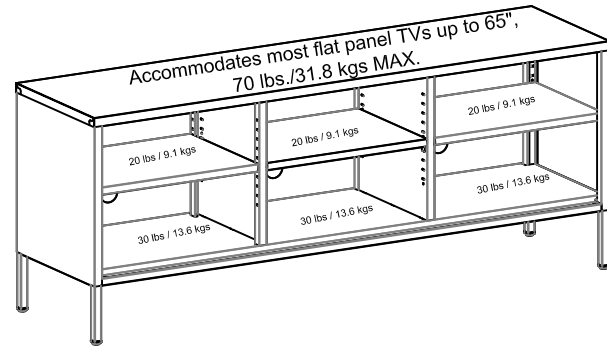

# 65" TV Stand

8745XXXCOM

Overall Product Size:  
60.00W x 15.75"D x 23.63"H

Total Storage: 6.71 cubic feet 152.4cm W x 40cm D x 60cm H

Maximum Weight Capacities  
Unit Weight: 51.7 lbs (23.5 kg)