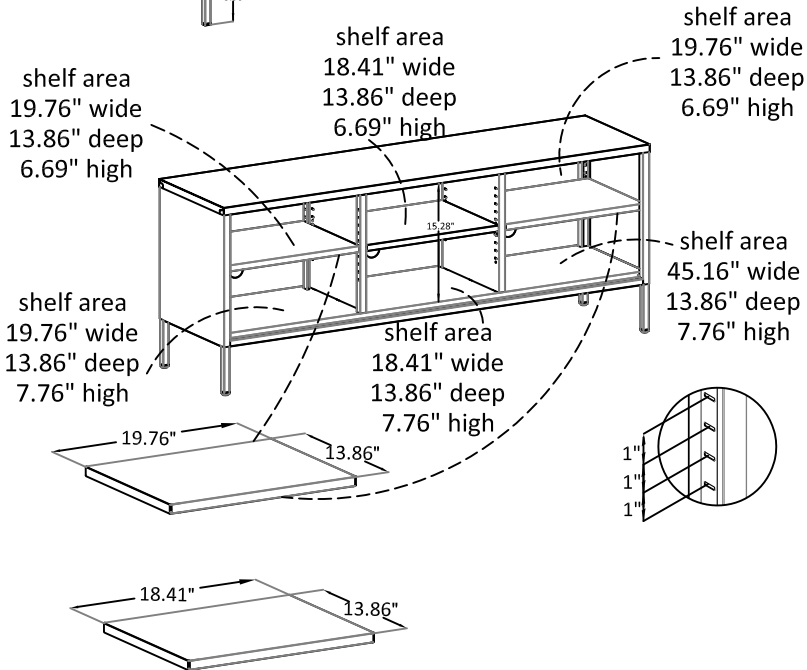

# 65" TV Stand

8745XXXCOM

Overall Product Size:  
60.00W x 15.75"D x 23.63"H

Total Storage: 6.71 cubic feet 152.4cm W x 40cm D x 60cm H

Maximum Weight Capacities  
Unit Weight: 51.7 lbs (23.5 kg)