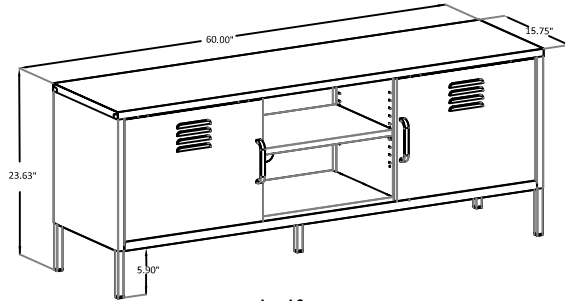

# 65" TV Stand

8745XXXCOM

Overall Product Size:  
60.00W x 15.75"D x 23.63"H

Total Storage: 6.71 cubic feet 152.4cm W x 40cm D x 60cm H

Maximum Weight Capacities  
Unit Weight: 51.7 lbs (23.5 kg)