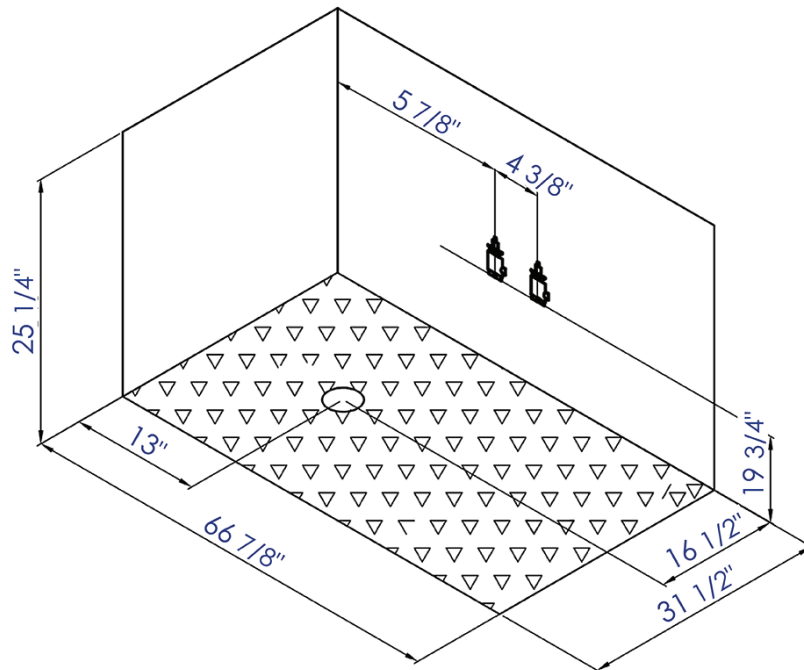

LK1104-L

Acrylic White 6' Soaking Tub with Fixtures And Left Drain

EAGO USA

Note: All product dimensions are approximate and should be verified on site prior to installation.
Visit www.EAGOUSA.com for more information.