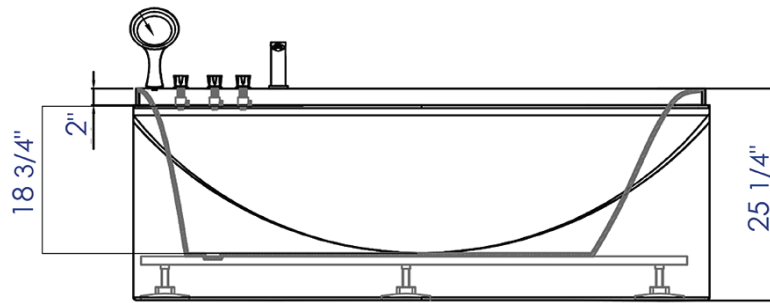

LK1104-L

Acrylic White 6' Soaking Tub with Fixtures And Left Drain

EAGO USA

Note: All product dimensions are approximate and should be verified on site prior to installation.
Visit www.EAGOUSA.com for more information.