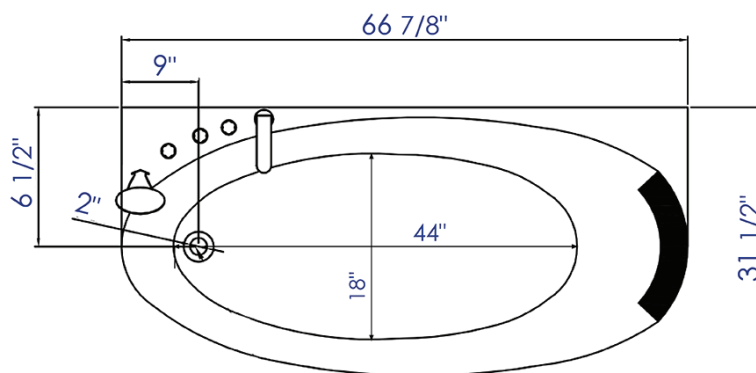

LK1104-L

Acrylic White 6' Soaking Tub with Fixtures And Left Drain

EAGO USA

Note: All product dimensions are approximate and should be verified on site prior to installation.
Visit www.EAGOUSA.com for more information.