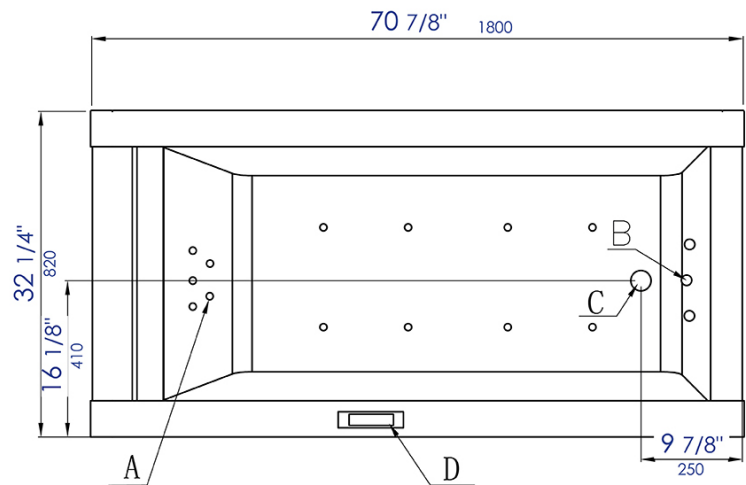

# AM152ETL-6

6 ft Clear Rectangular Acrylic Whirlpool Bathtub

A, Jet

B, Light

C, Drain

D, Control panel

**Note:** All product dimensions are approximate and should be verified on site prior to installation.  
Visit [www.EAGOUSA.com](http://www.EAGOUSA.com) for more information.