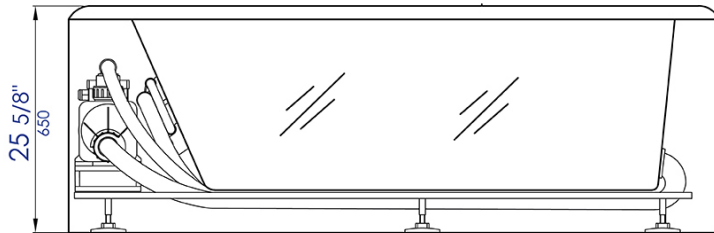

# AM152ETL-6

6 ft Clear Rectangular Acrylic Whirlpool Bathtub

A, Jet

B, Light

C, Drain

D, Control panel

**Note:** All product dimensions are approximate and should be verified on site prior to installation.  
Visit [www.EAGOUSA.com](http://www.EAGOUSA.com) for more information.