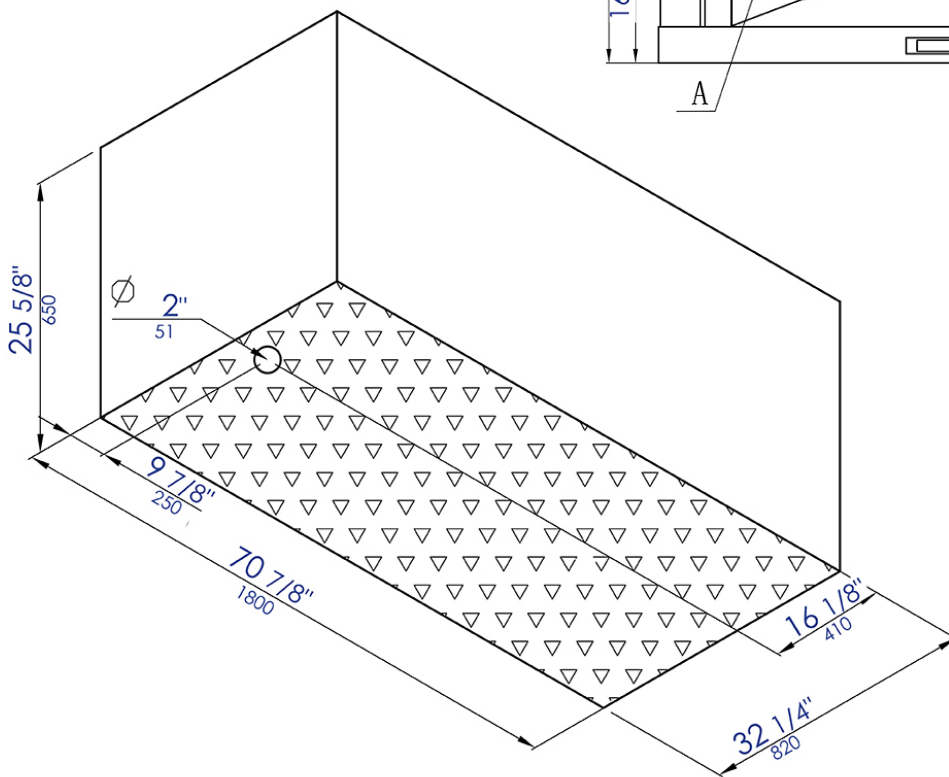

# AM152ETL-6

6 ft Clear Rectangular Acrylic Whirlpool Bathtub

A, Jet

B, Light

C, Drain

D, Control panel

**Note:** All product dimensions are approximate and should be verified on site prior to installation.  
Visit [www.EAGOUSA.com](http://www.EAGOUSA.com) for more information.