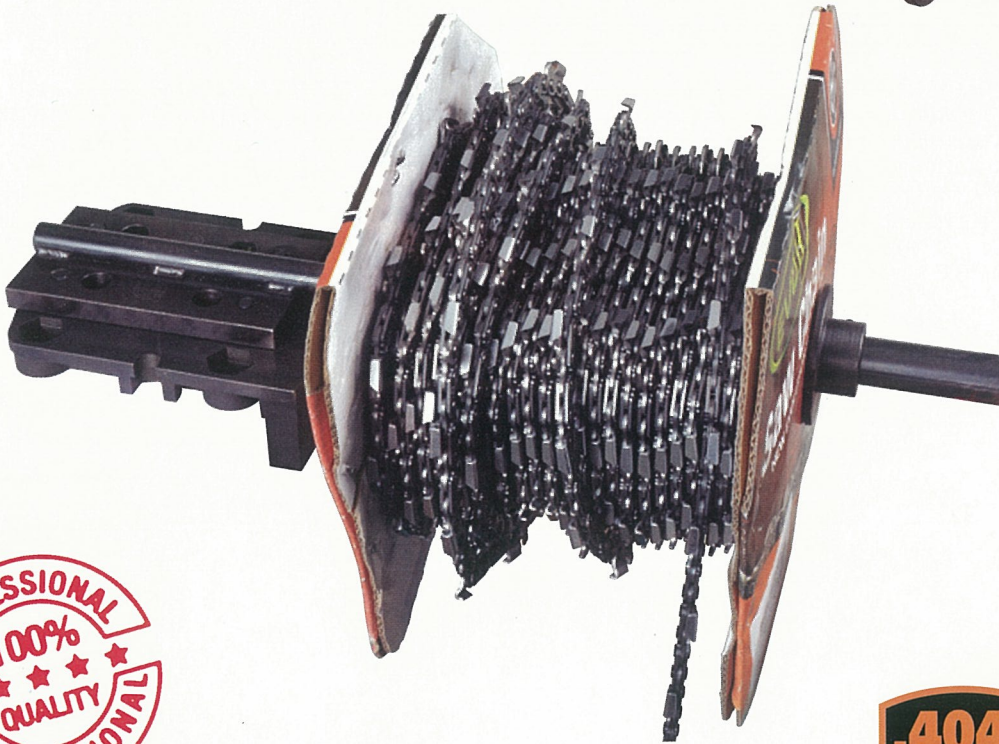

THE PROFESSIONALS CHOICE

GB Chain Reel/Spool Holder

Chain Spool Holder
GBCH-100
9312589850190

To suit:

Chain

Parts List

Description	Part No.	Qty	Bar Code
Base clamp bolt	GBCA-105	4	9312589850084
Base clamp bar	GBCH-101	1	9312589850206
Pipe reel	GBCH-102	1	9312589850213
Lock cap	GBCH-103	1	9312589850220
Hex wrench 2.5mm	GBCH-104	1	9312589850237
M5*8	GBCH-105	1	9312589850244

This device should only be used by trained personnel.

PERFORMANCE FORESTRY EQUIPMENT

www.gbher.com.au

THE PROFESSIONALS CHOICE

Replacement Parts GB Chain Reel/Spool Holder

GBCA-105
Base clamp bolt

GBCH-101
Base clamp bar

GBCH-102
Pipe reel

GBCH-103
Lock cap

GBCH-104
Hex wrench 2.5mm

GBCH-105
M5*8

This device should only be used by trained personnel.