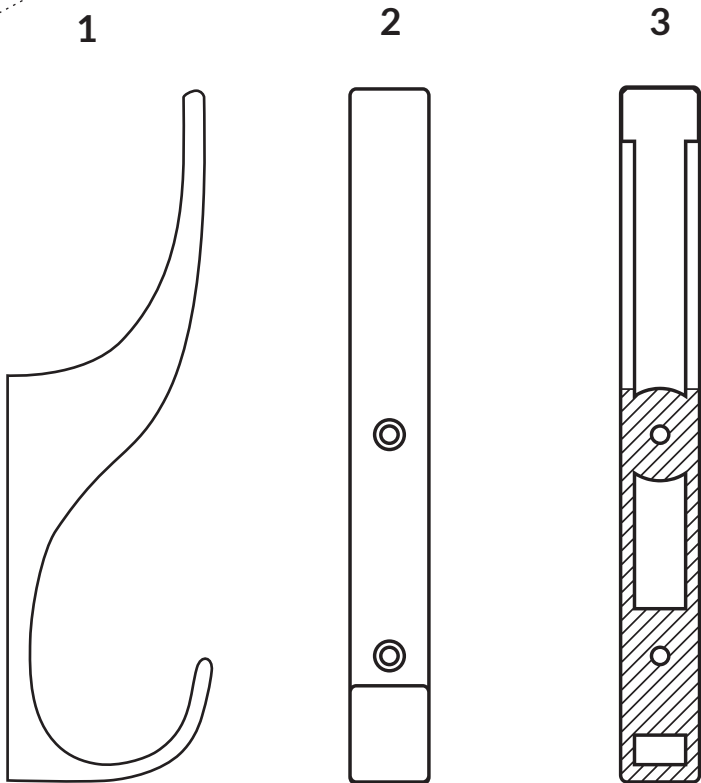

Technical Data Toughhook XL

DATA SHEET

A	0.75 in
B	5.35 in
C	1.38 in
D	3.15 in
E	1.46 in
Ø	0.14 in
		(Countersink 0.24 in)

1	Side
2	Front
3	Back