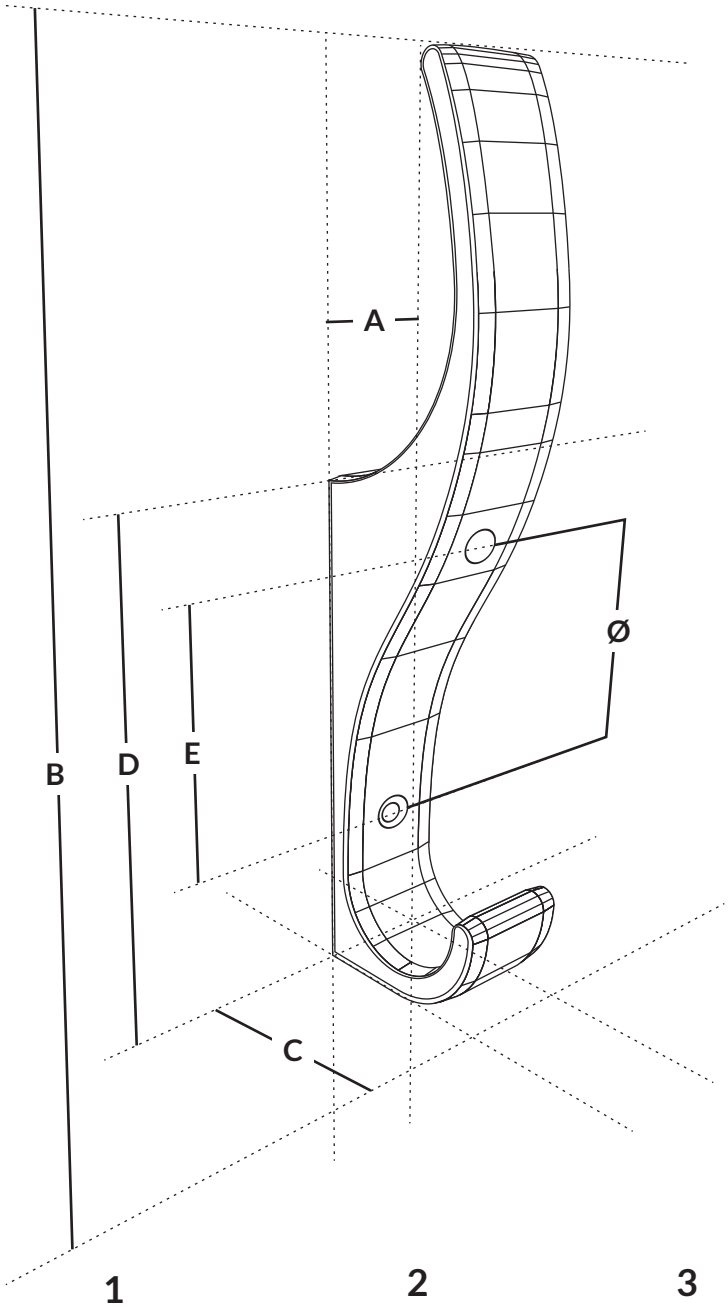

Technical Data Toughhook XL

DATA SHEET

A	0.75 in
B	5.35 in
C	1.38 in
D	3.15 in
E	1.46 in
Ø	0.14 in
		(Countersink 0.24 in)

1	Side
2	Front
3	Back