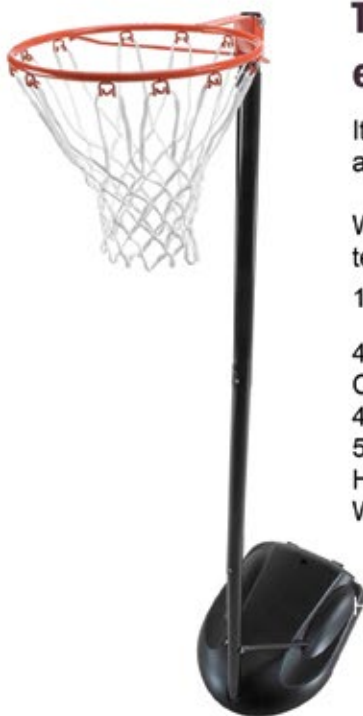

LIFETIME

ANYWHERE. ANYTIME.

LIFETIME B/BALL GOAL 90001

Original broomstick height adjustment pole with a 15" 'Slam It' spring loaded rim. Portable base which fills with sand or water. 44" x 30" steel framed 'shatter proof' backboard!

44" x 30" steel framed shatter proof acrylic back board
3" round pole with broomstick height adjustment
15" slam it rim
Portable base with wheels
Fill with water
Height adjustment from 7.5 ft to 10ft

LIFETIME B/BALL GOAL 1268

Durable 44 in. impact backboard with fade resistant graphics
Telescoping pole allows for 6 in. adjustments from 7.5 to 10 ft.
Roller base for stability and portability
Solid 5/8 in. thick steel rim
Powder-coated steel metal components prevent rusting

LIFETIME

©2015-2020 Lifetime Products All Rights Reserved

PORTABLE NETBALL SYSTEM

This Lifetime portable netball play system is a great way to exercise and play with your family and friends.

It features a 2 inch round telescoping black pole, an orange 15 inch netball rim, 50g net, and a 45.5 litre portable black base.