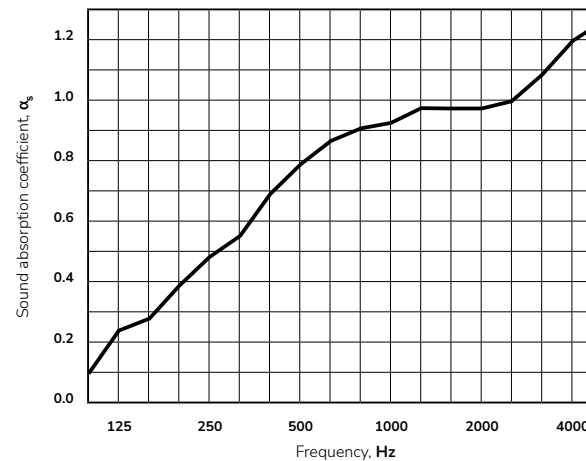

MATERIAL

1. Fluffo finish 1 mm
2. Polyurethane foam
3. Strap and snap rivets mounting system

ACOUSTICS

α_w Sound absorption coefficient according to PN-EN ISO 354:2005

125 Hz	250 Hz	500 Hz	1000 Hz	2000 Hz	4000 Hz
0.25	0.50	0.80	0.95	1.00	1.20