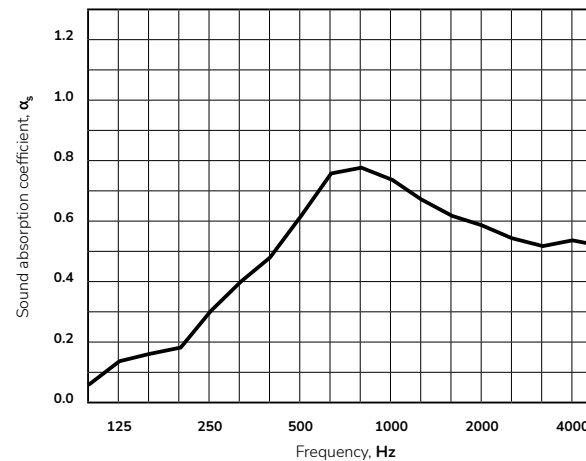

MATERIAL

1. Fluffo finish 1 mm
2. High density glass wool panel secured with glass fibre

ACOUSTICS

α_w Sound absorption coefficient according to PN-EN ISO 354:2005

125 Hz	250 Hz	500 Hz	1000 Hz	2000 Hz	4000 Hz
0.13	0.30	0.62	0.74	0.59	0.54