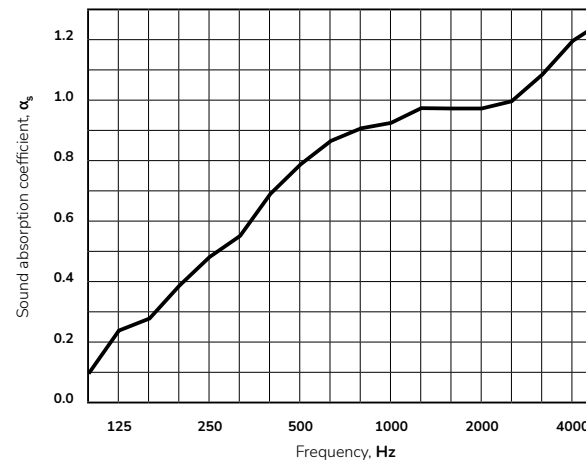

ACOUSTICS

α_w Sound absorption coefficient according to PN-EN ISO 354:2005

125 Hz	250 Hz	500 Hz	1000 Hz	2000 Hz	4000 Hz
0.25	0.50	0.80	0.95	1.00	1.20

Sound absorption indicator according to PN-EN ISO 11654:1997 $\alpha_w = 0,80$

Sound absorption class: B