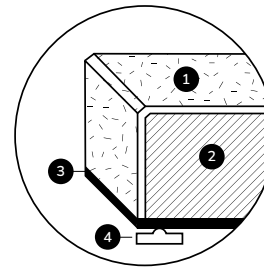

Fluffo ART

Large-format wall panels

Fluffo ART is a small art piece; it is the result of Fluffo's cooperation with the young Polish designer, Joanna Kabala. It is the first single large-format panel in our portfolio, available in a wide range of colours and several shapes.

It is not permanently affixed to the wall; it can be taken down and turned, or swapped with another piece of Fluffo ART, allowing the creation of a unique composition every time.

The entire collection was created with long corridors (often acoustically neglected), stair cases and large offices in mind. Where the wall needs a strong accent and the acoustics of the interior leave much to be desired.

MATERIAL

1. Fluffo finish 1 mm
2. Polyurethane foam
3. MDF
4. Mounting clips