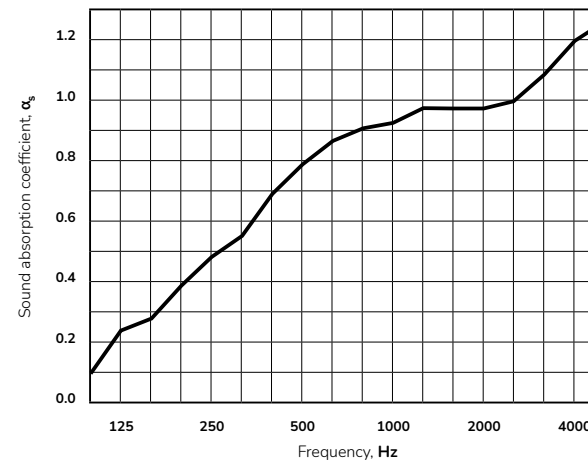

Go on, get to work!

MATERIAL

1. Fluffo finish 1 mm
2. Polyurethane foam

ACOUSTICS

α_s , Sound absorption coefficient according to PN-EN ISO 354:2005

125 Hz	250 Hz	500 Hz	1000 Hz	2000 Hz	4000 Hz
0.25	0.50	0.80	0.95	1.00	1.20