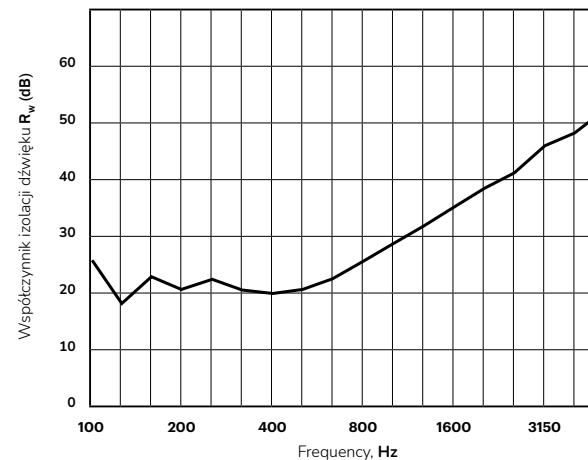

ACOUSTICS

R_w , Sound insulation according to ISO 140-3

125 Hz	250 Hz	500 Hz	1000 Hz	2000 Hz	4000 Hz
18.7	22.3	20.9	28.1	37.2	47.7