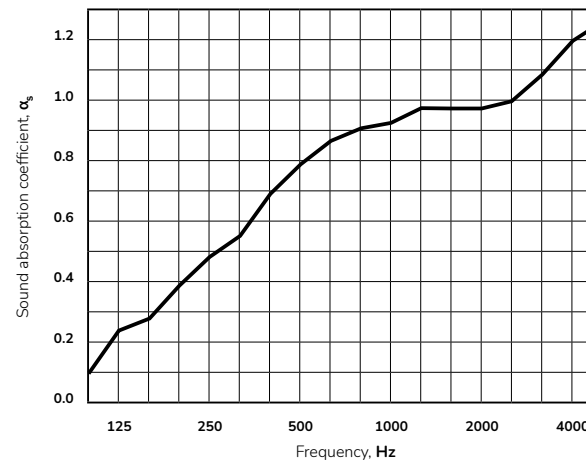

MATERIAL

1. Fluffo finish 1 mm
2. Polyurethane foam
3. MDF
4. Mounting clips

ACOUSTICS

α_w Sound absorption coefficient according to PN-EN ISO 354:2005

125 Hz	250 Hz	500 Hz	1000 Hz	2000 Hz	4000 Hz
0.25	0.50	0.80	0.95	1.00	1.20