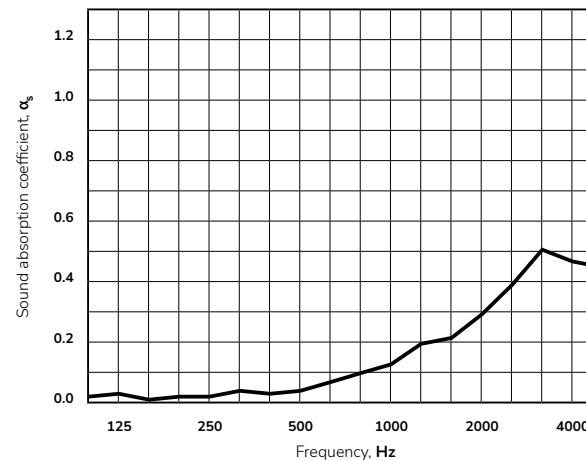

125 Hz	250 Hz	500 Hz	1000 Hz	2000 Hz	4000 Hz
0.02	0.01	0.03	0.12	0.29	0.47

Sound absorption indicator
according to PN-EN ISO 11654:1997 $\alpha_w = 0,15$
Sound absorption class: E

Fluffo WALLCOVERINGS

Collection name	Fluffo Wallcoverings
Available width	1425 mm*
Roll's length	Cut as ordered
Weight	550 g/m ²
Thickness	3 mm
Shrinkage	1%
Felt composition	90% wool, 10% polyester
Number of colours	20