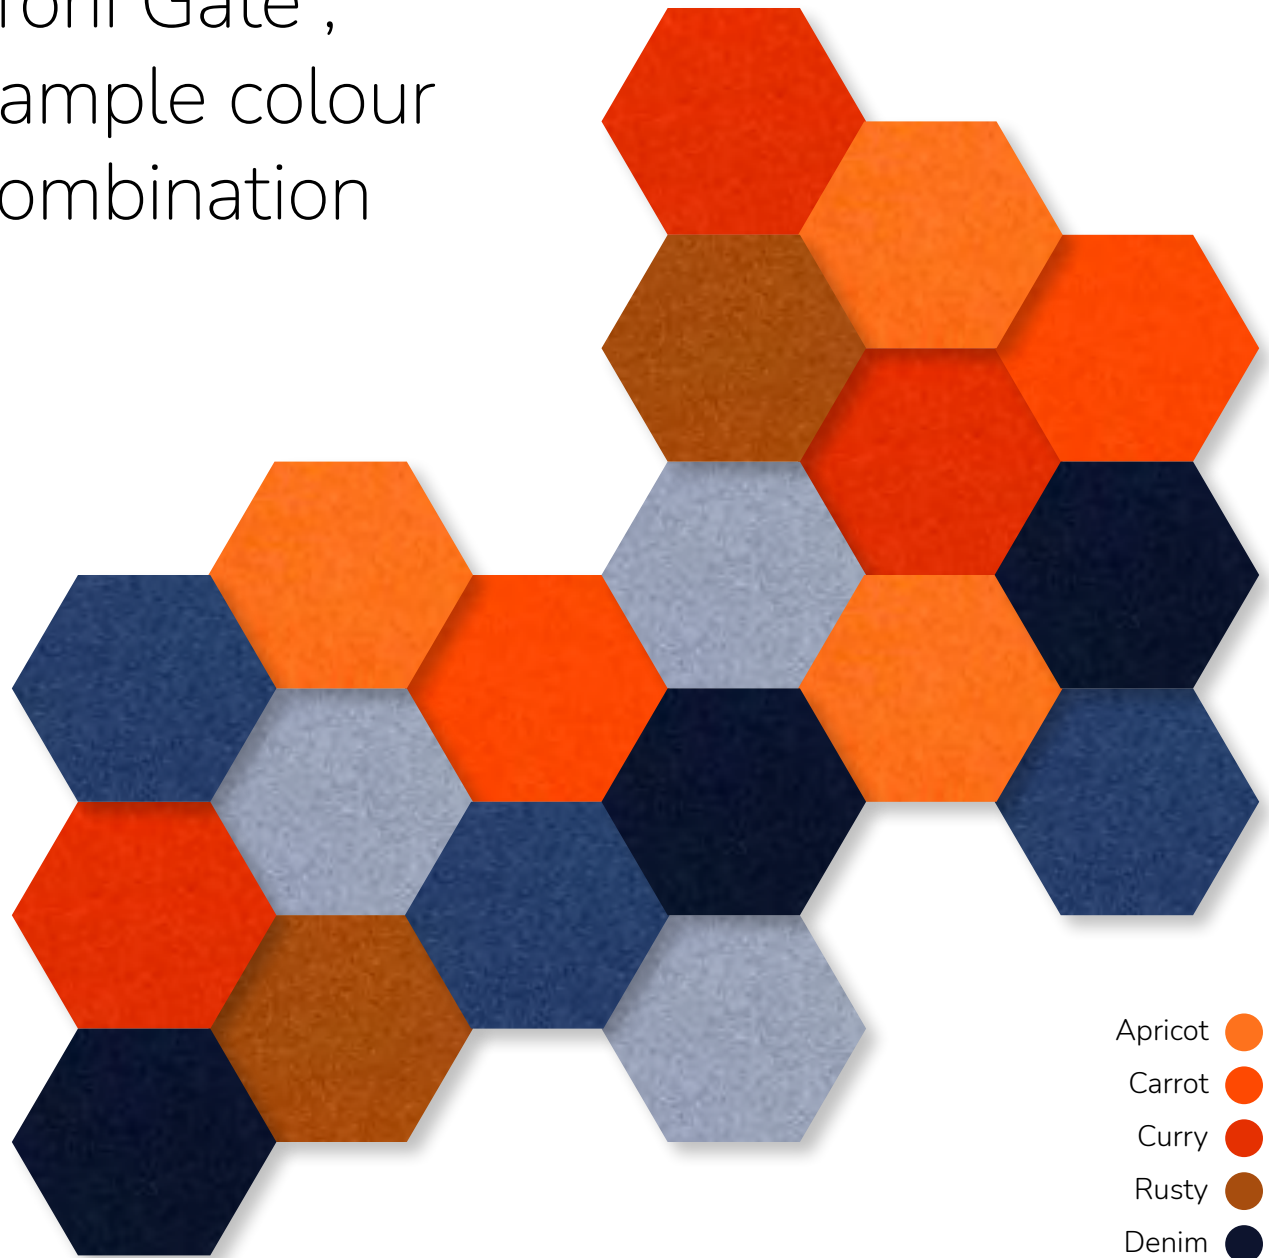

„Torii Gate”,
sample colour
combination