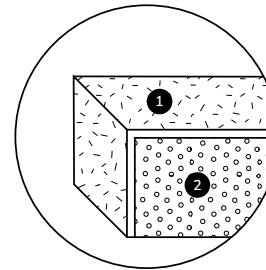

MATERIAL

1. Fluffo finish 1 mm
2. High density bio-soluble mineral wool