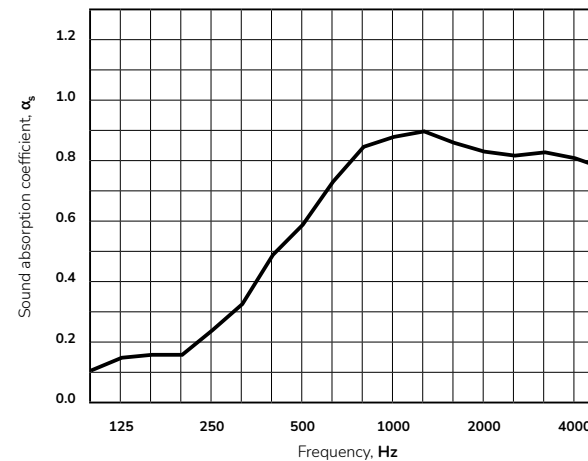

MATERIAL

1. Fluffo finish 1 mm
2. High density bio-soluble mineral wool

ACOUSTICS

α_w Sound absorption coefficient according to PN-EN ISO 354:2005

125 Hz	250 Hz	500 Hz	1000 Hz	2000 Hz	4000 Hz
0.15	0.25	0.60	0.90	0.85	0.80