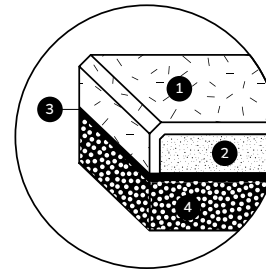

Fluffo IZO

Sound insulating panels

Fluffo IZO will decorate the interior and at the same time insulate the room from exterior sound sources. Panels built from layers of specially selected materials absorb sound and constitute a sound barrier, which works both ways: they do not let sound into or out of the room.

They are an ideal solution when you have a loud neighbour behind a thin wall. Dividing walls transmit sound between two offices, or you want to hold a private conference and you want your conversations to stay within your four walls.

Create a beautiful, quiet interior with Fluffo IZO.

MATERIAL

1. Fluffo finish (1 mm)
2. Sound absorbent polyurethane foam
3. High density rubber (2 mm)
4. Open-cell flexible, foamed rubber