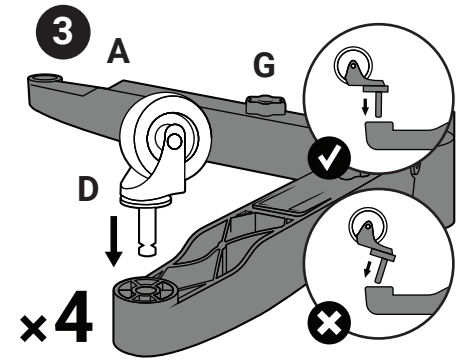

UNIVERSAL ROLLING STAND

MODEL #: TK-10828 | PATENT PENDING

ALL SIZES FLAT BOTTOM, OR
LESS THAN 1.25" DIAMETER POLE

1.5" - 2.12" DIAMETER
POINTED POLE

1.25" - 1.5" DIAMETER
POINTED POLE

PARTS :

*comes preassembled