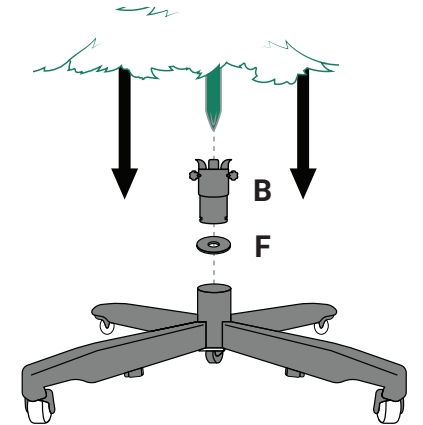

UNIVERSAL ROLLING STAND

MODEL #: TK-10828 | PATENT PENDING

ALL SIZES FLAT BOTTOM, OR
LESS THAN 1.25" DIAMETER POLE

1.5" - 2.12" DIAMETER
POINTED POLE

1.25" - 1.5" DIAMETER
POINTED POLE

PARTS :

*comes preassembled

IMPORTANT, RETAIN FOR FUTURE
REFERENCE:
READ CAREFULLY

Intended for indoor use