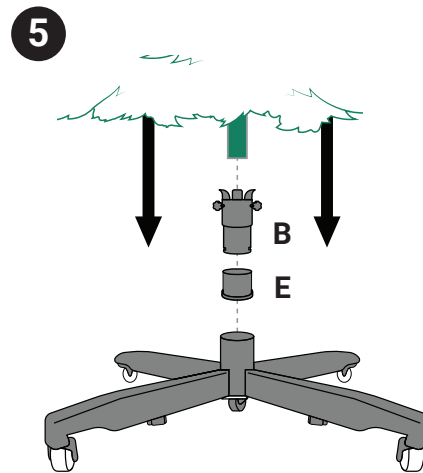

UNIVERSAL ROLLING STAND

MODEL #: TK-10828 | PATENT PENDING

ALL SIZES FLAT BOTTOM, OR
LESS THAN 1.25" DIAMETER POLE

1.5" - 2.12" DIAMETER
POINTED POLE

1.25" - 1.5" DIAMETER
POINTED POLE

PARTS :

*comes preassembled

IMPORTANT, RETAIN FOR FUTURE
REFERENCE:
READ CAREFULLY

Intended for indoor use