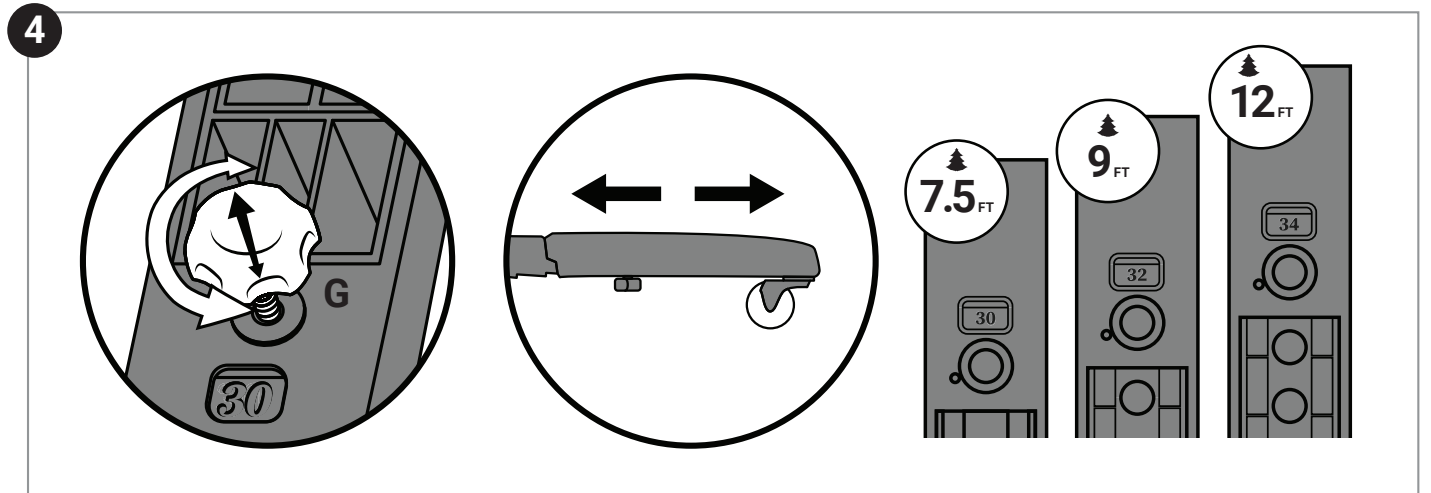

UNIVERSAL ROLLING STAND

MODEL #: TK-10828 | PATENT PENDING

ALL SIZES FLAT BOTTOM, OR
LESS THAN 1.25" DIAMETER POLE

1.5" - 2.12" DIAMETER
POINTED POLE

1.25" - 1.5" DIAMETER
POINTED POLE

PARTS :

*comes preassembled

IMPORTANT, RETAIN FOR FUTURE
REFERENCE:
READ CAREFULLY

Intended for indoor use