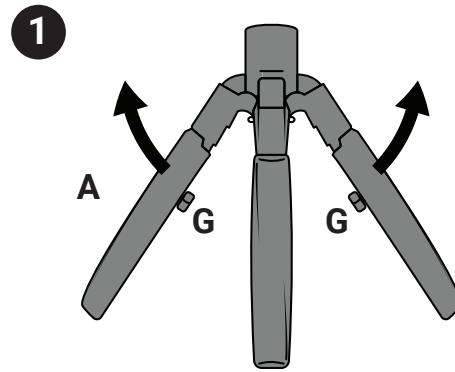

UNIVERSAL ROLLING STAND

MODEL #: TK-10828 | PATENT PENDING

ALL SIZES FLAT BOTTOM, OR
LESS THAN 1.25" DIAMETER POLE

1.5" - 2.12" DIAMETER
POINTED POLE

1.25" - 1.5" DIAMETER
POINTED POLE

PARTS :

*comes preassembled