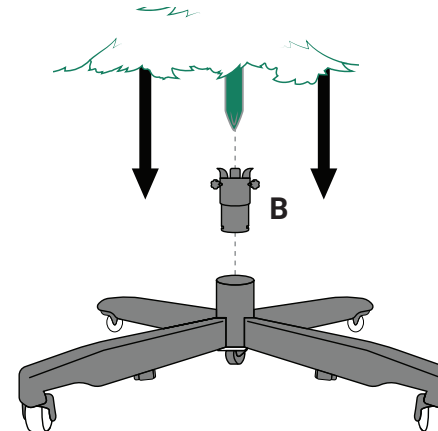

UNIVERSAL ROLLING STAND

MODEL #: TK-10828 | PATENT PENDING

ALL SIZES FLAT BOTTOM, OR
LESS THAN 1.25" DIAMETER POLE

1.5" - 2.12" DIAMETER
POINTED POLE

1.25" - 1.5" DIAMETER
POINTED POLE

PARTS :

*comes preassembled