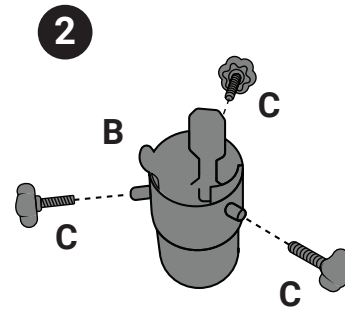

UNIVERSAL ROLLING STAND

MODEL #: TK-10828 | PATENT PENDING

ALL SIZES FLAT BOTTOM, OR
LESS THAN 1.25" DIAMETER POLE

1.5" - 2.12" DIAMETER
POINTED POLE

1.25" - 1.5" DIAMETER
POINTED POLE

PARTS :

*comes preassembled

IMPORTANT, RETAIN FOR FUTURE
REFERENCE:
READ CAREFULLY

Intended for indoor use