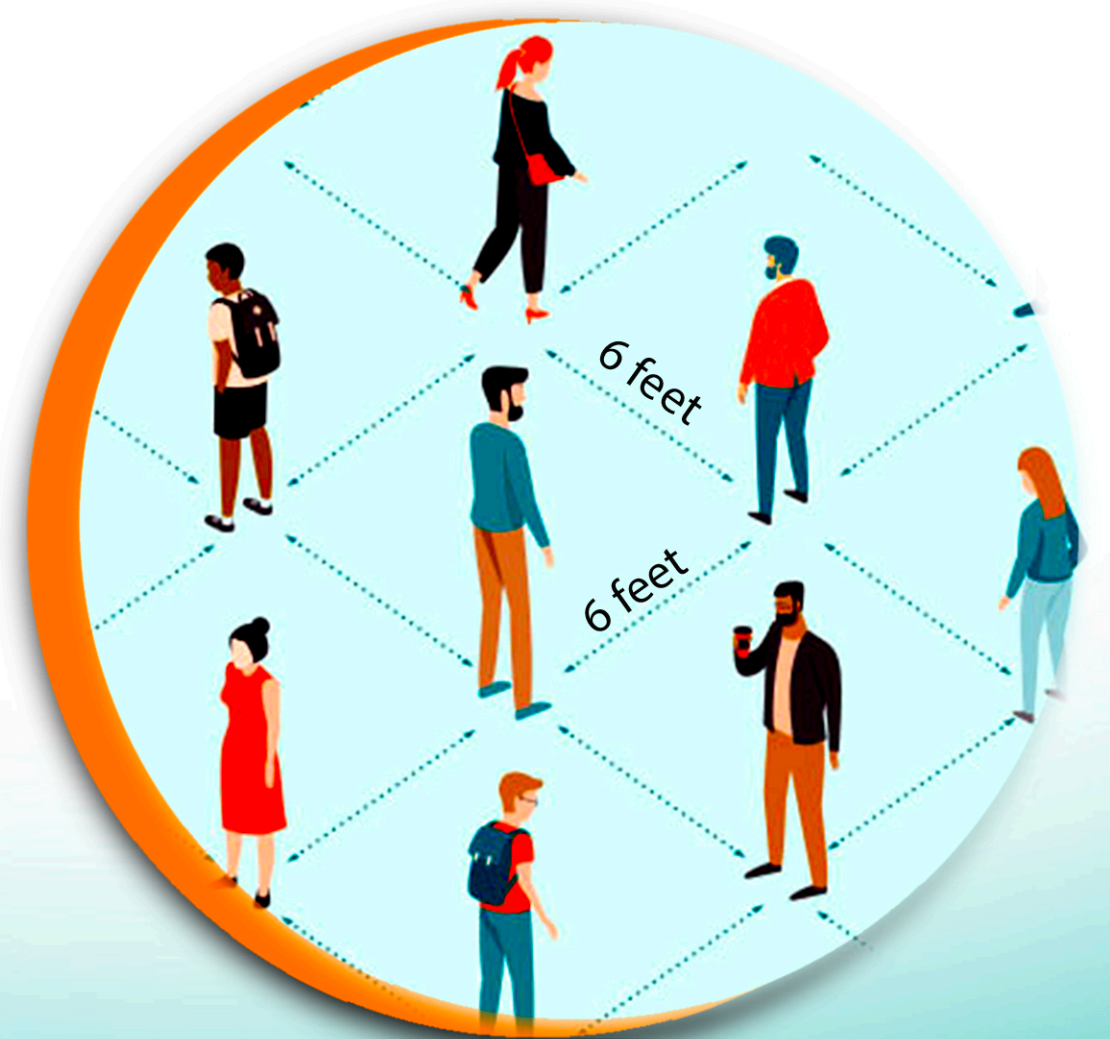

Wash your hands frequently with soap and water or alcohol-based hand sanitizer, lather for at least 20 seconds

Social distancing. Limit _____ customer one time.