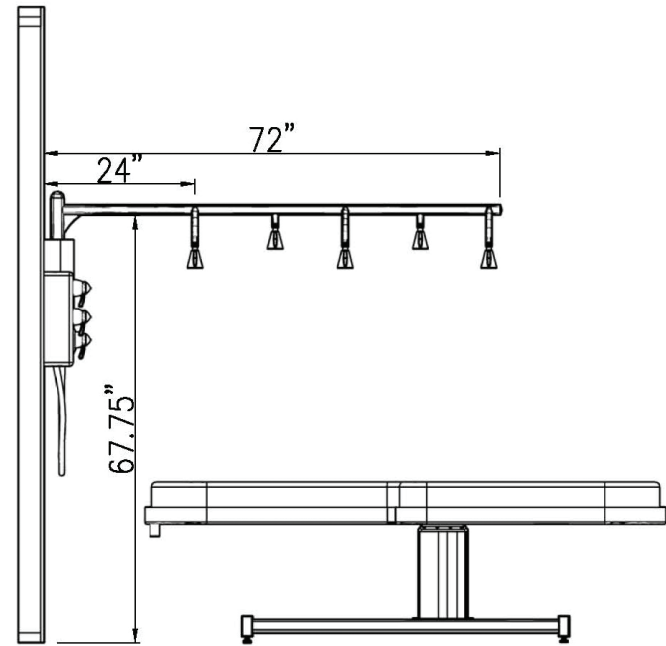

OPTIONS & ADD-ONS: Battery Table Package #82005  
 Stationary Table Package #82030  
 72" Rainbar, Standard, Only #22003-0100  
 96" Rainbar, Extended, Only #22003-0200

NEPTUNE STATIONARY TABLE

NEPTUNE BATTERY TABLE

**RAINBAR:** Stainless steel tube with 8 showerheads, 72" long standard, 96" optional  
 Rotates 80° each direction from wall mount  
 Individual shut-offs for each showerhead  
 Showerhead spray pattern adjustment  
 Metal showerheads  
 Acrylic wall mount cover

**VALVE AND CONTROLS:** 3/4" Thermostatic mixing valve  
 Water temperature thermometer  
 Handheld shower with 79" hose  
 Individual volume control valve for rainbar and handheld shower  
 Acrylic valve box cover  
 3/4" flexible supply hose from valve to rainbar

**GUARANTEES:**  
 Structure 2 yrs. on replacement parts for frame/structure and 1 yr. on labor  
 Plumbing Parts 2 yrs. on replacement plumbing parts

**WEIGHTS:**  
 Weight 115 lbs.  
 Shipping weight - boxed 145 lbs.  
 Shipping dimensions 48"L x 41"W x 85" H