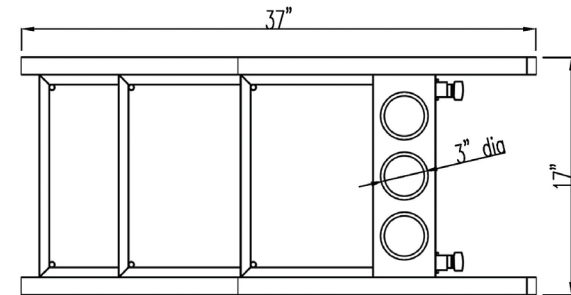

TouchAmerica's **Teak Service Trolley** is constructed from beautiful, solid teak wood. It is designed to withstand the demands of outdoor use around pools and by the ocean. Three shelves offer convenient space for equipment or supplies and the top shelf has three stainless steel cups to make traveling with lotions and oils easy. Durable plastic swivel casters and clever handles make mobility easy. This service cart is ideal for cruise ships.

STANDARD BASE COLOR:

OPTIONS & ADD-ONS:

With drawer # 41095-GT

Without drawer #41096-GT