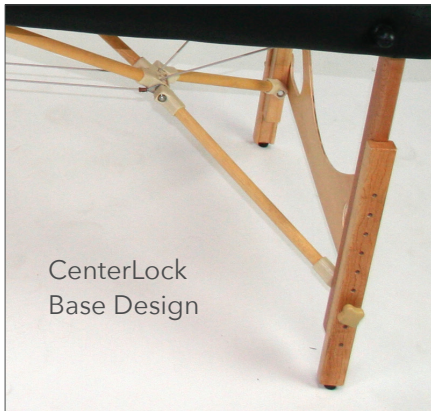

EVERI-BODY PORTABLE #12003-XX

TouchAmerica's **Everi-Body Portable** is a confluence of style and function, sure to please professional massage therapists. It combines renowned comfort and solid engineering with the CenterLock Leg System. This innovative leg design provides superb stability through the power of triangulation almond or Black. Face cradle included. Travel bag sold separately.

(Custom colors available)

OPTIONS & ADD-ONS: MBW Portable Travel Bag #41001-07 5 lbs.

CenterLock
Base Design

Set up/take down easy while giving ample leg room for therapist

OPTION: Travel bag made of thick heavy duty canvas

Fully adjustable face cradle comes standard with table.

DESIGN:

Top design Two-piece, folding, round corners, three-layer foam
Standard size 30" x 73"
Foam 3/4" firm bottom, 1- 3/4" medium-density middle, urethane polymer
Polyester batting 1/2" fluffy polyester Dacron top layer
Frame 3/4" x 1-3/4" wood rails, 3/16" plywood top, wood blocks

LEGS:

Leg system Quick-open CenterLock leg system
(no pins-uses nylon fittings to connect parts)
Height range - standard 26" to 34", 9 positions
Leg recess 4" recess from ends of table
Hi-low end plates Allows for extra leg room at one end
Low end plate position 15" knee space between bottom plate and lower table edge
High end plate position 8" from the table top to the lower plate edge
Pocketed leg blocks Adds superior load-bearing capacity
Leg room - width (30" table) 21.75" inside distance between legs at end of table
CenterLock legs 1" x 1-3/8" maple legs, 3/4" diameter wood dowels
Cables 3/32" OD steel 49-wire cable, PVC-coated (1/8" O.D.)
Cable end crimps Tested to over 1500 lbs. pull