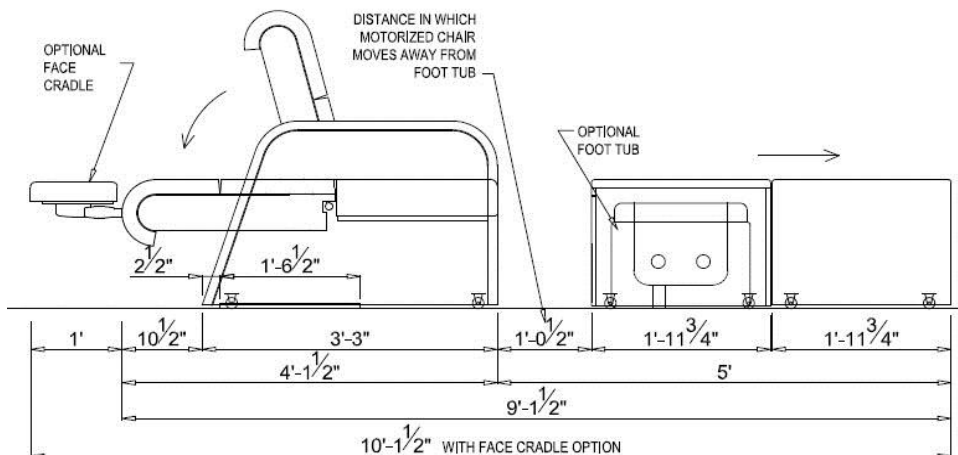

WEIGHTS:

Weight	245 lbs.
Shipping weight	290 lbs.
Foot Bath (optional)	30 lbs.