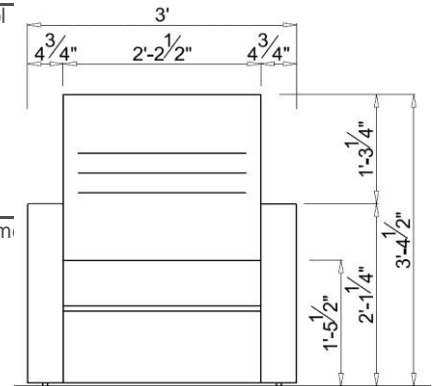

MOTORS & CONTROLS:

Adjustment mechanism	Two 24-VDC motor/actuator powered by a 110 volt, 5 amp transform
Motor - Dewert	24-VDC permanent magnet motor, UL recognized
Power consumption	Dewert 5 amps max.
Control	Hand control
220-volt model	Available at extra charge
Dynamic capacity	Base transit weight capacity 500 lbs., Back-tilt lift capacity 300 lbs.
Capacity	Static weight capacity 600 lbs.