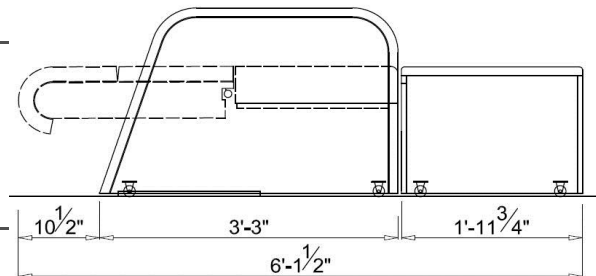

GUARANTEES:

Structure	5 yrs. on replacement parts and 1 yr. on labor**
Vinyl & foam	2 yrs. on materials
Motor/actuator & transformer	2 yrs. on electrical/mechanical parts
Foot Bath	1 yr. on Foot Bath structure & plumbing parts

**Labor warranty for customers in USA only