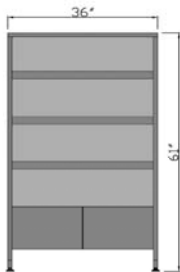

Bentley Shipping Dimensions - KD

Code	Product	Boxes	Dimensions (in)	Weight in lb
BT-WD-01-36	Wall Display, 36"	Cabinet/Panels	36" x 19.7" x 17.7"	254 W/O light box 298 W light box
		Glass	36" x 15.75" x 4.7"	
		Metal shelves	36" x 16.1" x 11"	
		Light box	40" x 17.7" x 6.7"	
		Metal Frame	72.8" x 6.7" x 6.7"	
		Metal Frame	37.8" x 12" x 12.6"	
BT-WD-01-48	Wall Display, 48"	Cabinet/Panels	48" x 19.7" x 17.7"	290 W/O light box 340 W light box
		Glass	48" x 15.75" x 4.7"	
		Metal shelves	48" x 16.1" x 11"	
		Light box	51.6" x 17.7" x 6.7"	
		Metal Frame	72.8" x 6.7" x 6.7"	
		Metal Frame	41.7" x 12" x 12.6"	
BT-FD-01-36	Freestanding Display, 36"	Vertical Frame	68.1" x 6.7" x 6.7"	330
		Base	40" x 30.7" x 7.1"	
		Glass	35.6" x 15.75" x 6.7"	
		Metal Shelves	36" x 15.9" x 18.1"	
		Base cabinet/panels	40" x 15.9" x 17.7"	
		Base cabinet/panels	40" x 15.9" x 17.7"	
BT-FD-01-48	Freestanding Display, 48"	Vertical Frame	68.1" x 6.7" x 6.7"	358
		Base	52" x 30.7" x 7.1"	
		Glass	51.6" x 15.75" x 6.7"	
		Metal Shelves	52" x 15.9" x 18.1"	
		Base cabinet/panels	52" x 15.9" x 17.7"	
		Base cabinet/panels	52" x 15.9" x 17.7"	
BT-WT-01-36	Window Display Table	One box	52" x 33.9" x 53.9"	100
BT-LP-01-36	Launch Promotion Table	One box	40.1" x 26" x 46.1"	130

FREESTANDING