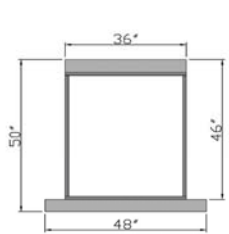

WINDOW DISPLAY