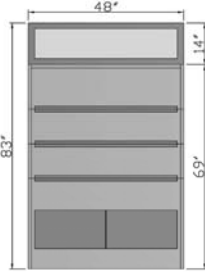

Bentley Shipping Dimensions - Assembled

Code	Product	Boxes	Dimensions (in)	Weight in lb	Assemble Charge	Shipping notes
BT-WD-01-36	Wall Display, 36"	All in One Box	38" x 70" x 20"	254	$140	2 Units can ship on a 40"x48" Pallet
	Wall Display, 36" w/ LB	All in One Box	38" x 84" x 20"	300	$140	2 Units can ship on a 40"x48" Pallet
BT-WD-01-48	Wall Display, 48"	All in One Box	50" x 70" x 20"	290	$140	2 Units can ship on a 40"x48" Pallet
	Wall Display, 48" w/ LB	All in One Box	50" x 84" x 20"	340	$140	2 Units can ship on a 40"x48" Pallet
BT-FD-01-36	Freestanding Display, 36"	All in One Box	38" x 63" x 29"	330	$140	1 Unit per 40"x48" Pallet
BT-FD-01-48	Freestanding Display, 48"	All in One Box	50" x 63" x 29"	358	$140	1 Unit per 40"x48" Pallet
BT-WT-01-36	Window Display Table	All in One Box	50" x 52" x 32"	100	No change	1 Unit per 40"x48" Pallet
BT-LP-01-36	Launch Promotion Table	All in One Box	38" x 44" x 24"	130	No change	2 Units can ship on a 40"x48" Pallet

Bentley Shipping Dimensions - KD