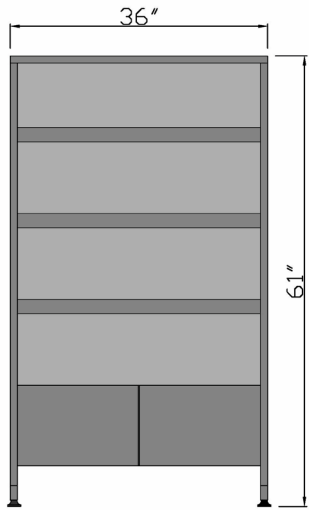

FREESTANDING UNIT