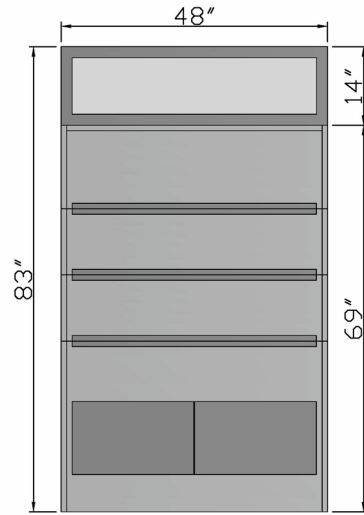

Freestanding Units

- Double-sided display
- 36" or 48" width
- 6 display shelves with back panels
- 4 storage drawers
- Optional: LED shelf display lights

Wall Displays

- 36" or 48" width,
- 3 display shelves with back panels
- 2 storage drawers
- Optional: LED shelf display lights
- Optional: Lightbox for logo display

Window Display

- 48" display table on open frame and platform base
- Optional: LED lights in platform accent top

Launch Table

- 36" display table
- Two-door storage cabinet below table
- Optional: LED under mount display lights

COLOR OPTIONS:

WHITE

BLACK

GREY

CUSTOM COLOR

FREESTANDING UNIT

WALL DISPLAY

WINDOW DISPLAY