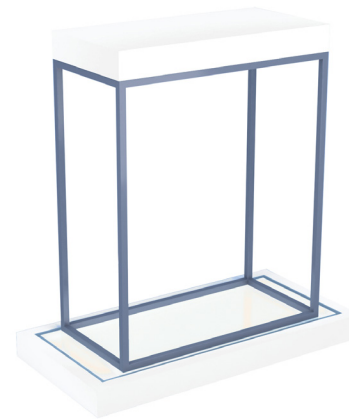

Freestanding Units

- Double-sided display
- 36" or 48" width
- 6 display shelves with back panels
- 4 storage drawers
- Optional: LED shelf display lights

Wall Displays

- 36" or 48" width,
- 3 display shelves with back panels
- 2 storage drawers
- Optional: LED shelf display lights
- Optional: Lightbox for logo display

Window Display

- 48" display table on open frame and platform base
- Optional: LED lights in platform accent top

Launch Table

- 36" display table
- Two-door storage cabinet below table
- Optional: LED under mount display lights

COLOR OPTIONS:

WHITE

BLACK

GREY

CUSTOM COLOR

FREESTANDING UNIT

WALL DISPLAY

WINDOW DISPLAY