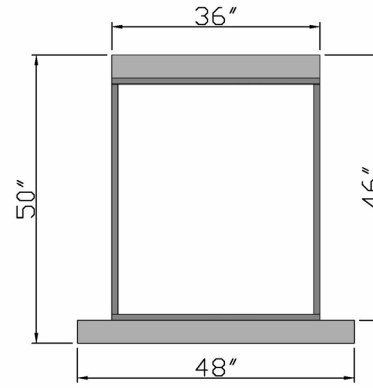

WINDOW DISPLAY