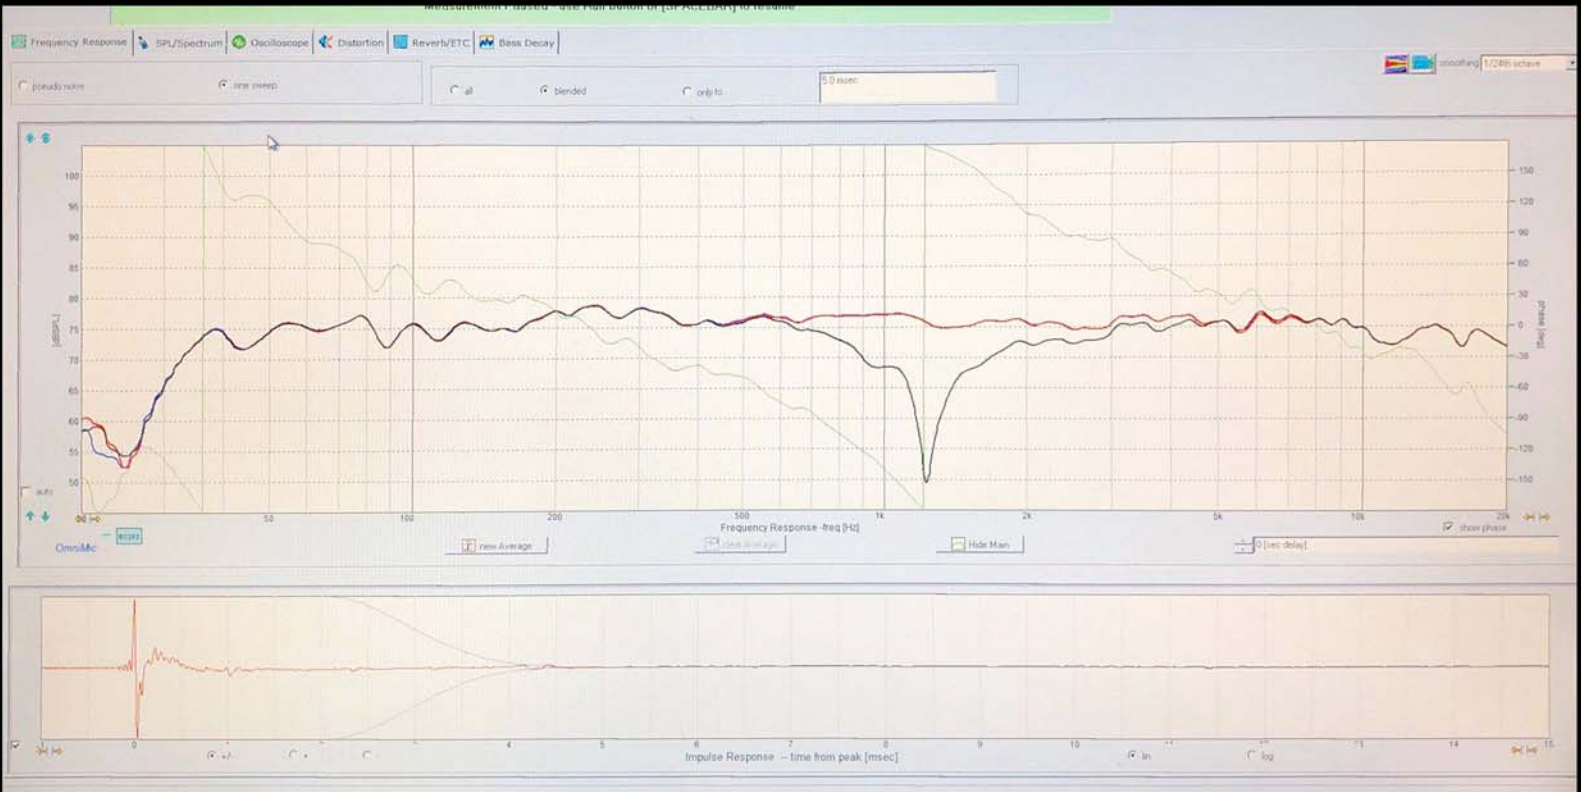

Rivalries

by
Javad Shadzi