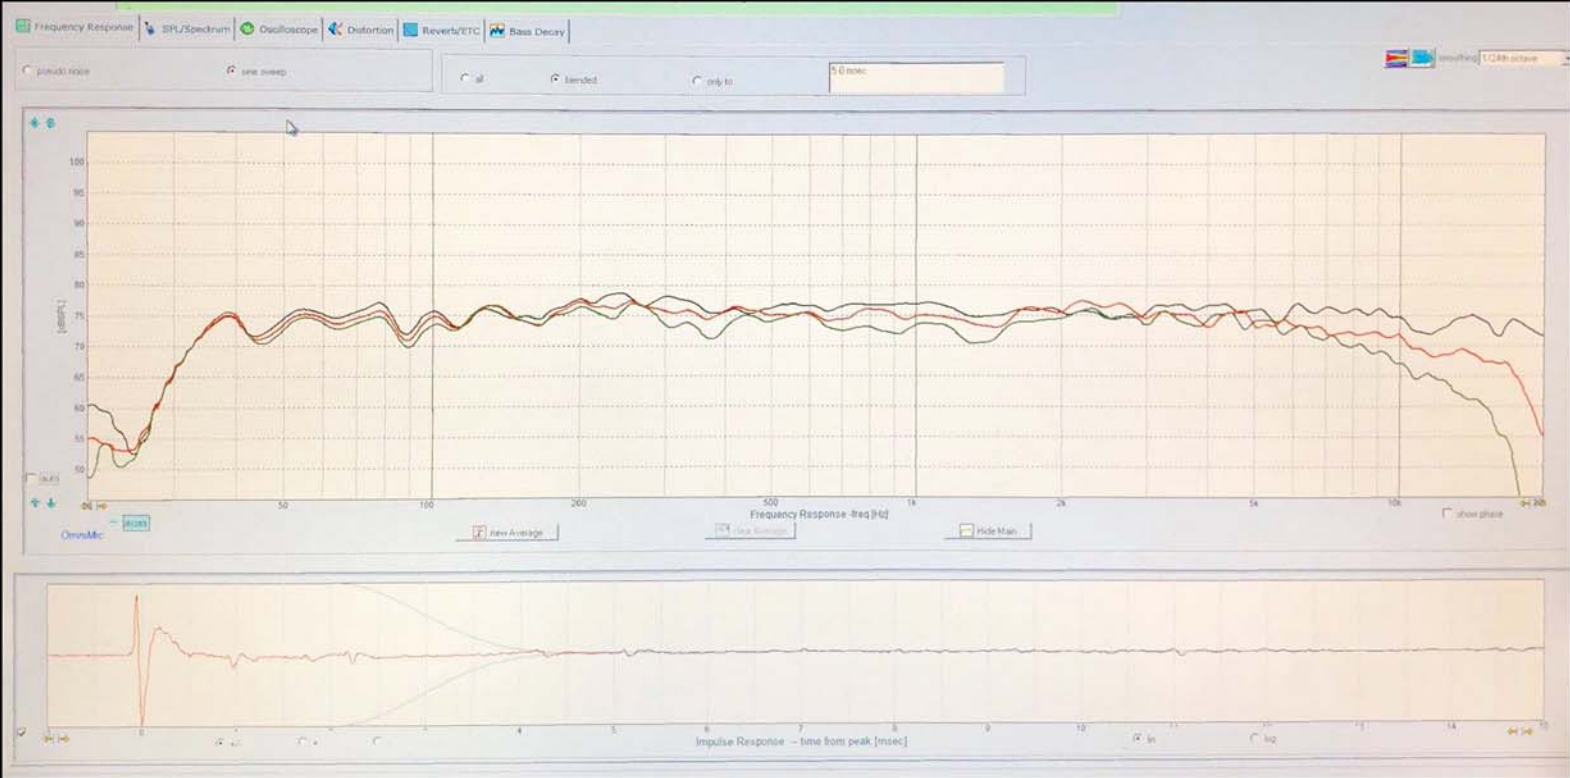

Rivalries

by
Javad Shadzi