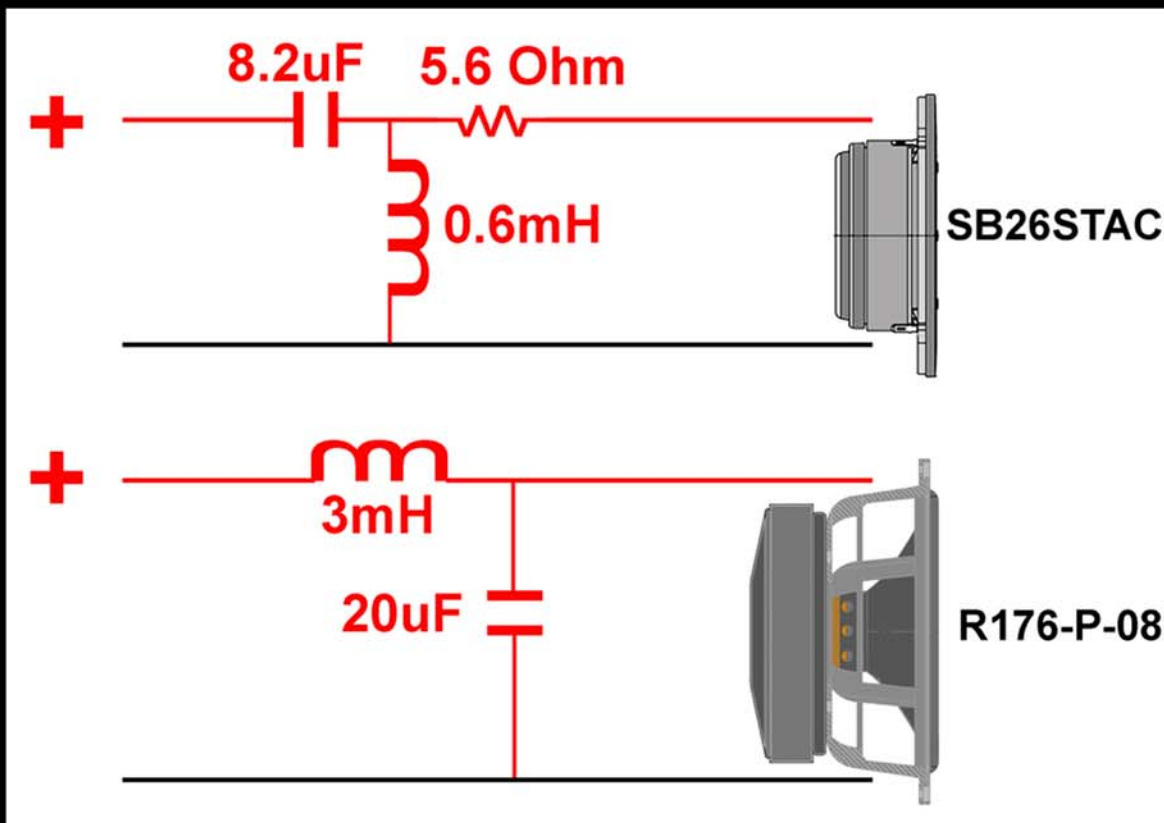

64 x 48

22 EACH PIECE

W	L
A 1"	11"
B 1"	7"
C 1.25"	38 5/8"
D 1.25"	31"
1 1.25"	39.75"
2 1.25"	33.25"
3 1"	13.5"
4 1"	9.75"

Rivalries

by
Javad Shadzi

Rivalries

by
Javad Shadzi

Rivalries