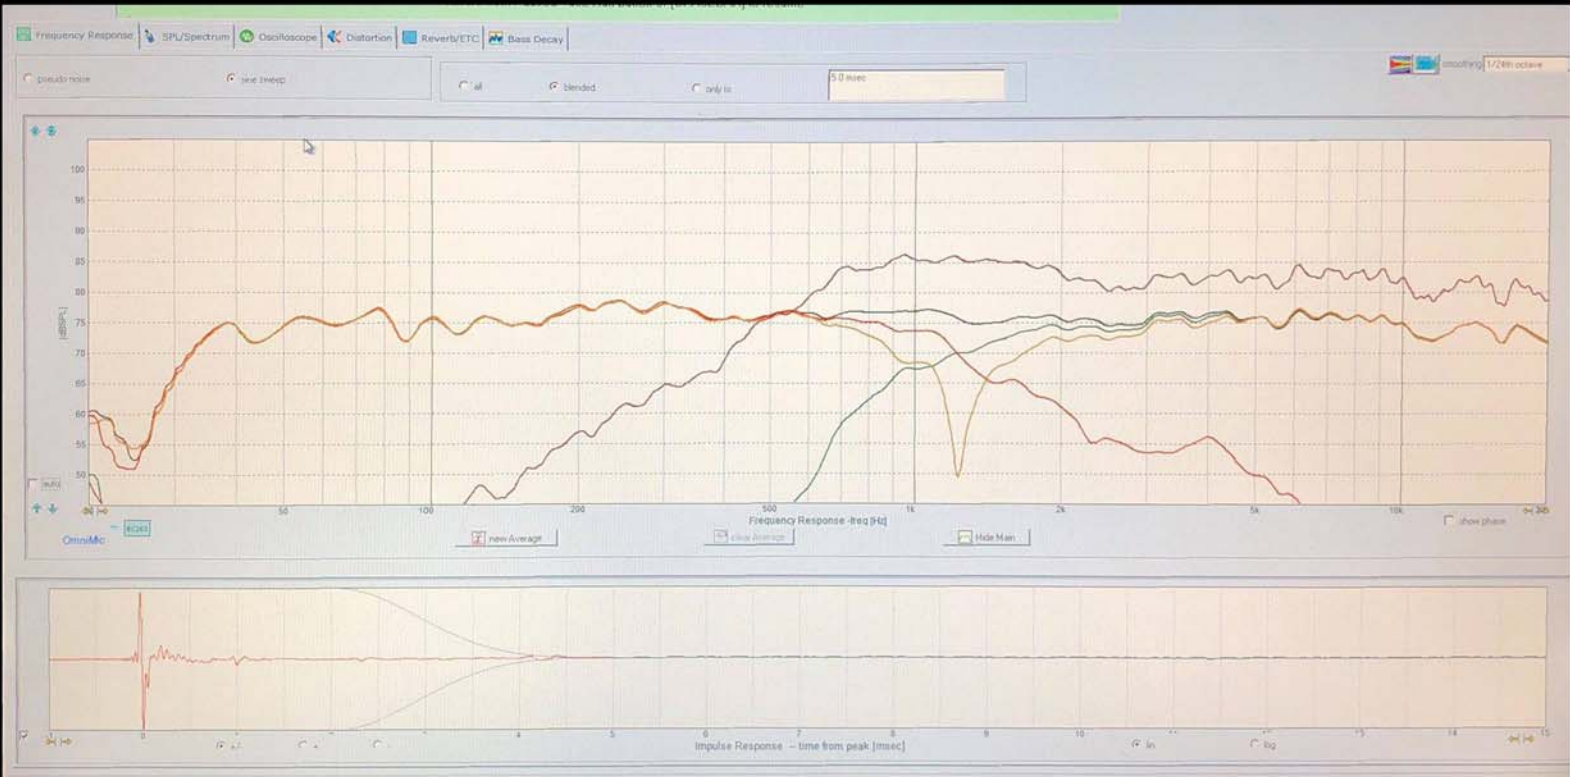

Rivalries

by
Javad Shadzi