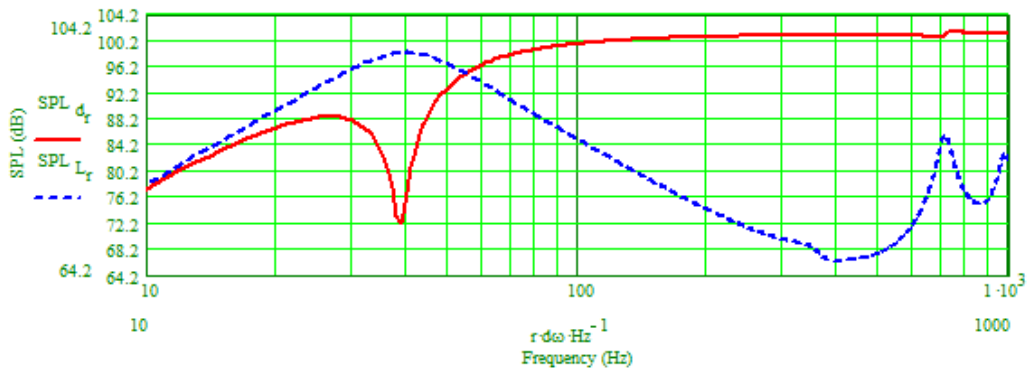

R176-KVC-08

0.75 ft³ cabinet

Paul Kittinger

The port's center is located 2.5" above the internal bottom and the port's length is 5.5" 2" in diameter. System tuning frequency is 40 Hz. Here are 5 graphs for an input of 20w/1m. Fs is ~39 Hz.