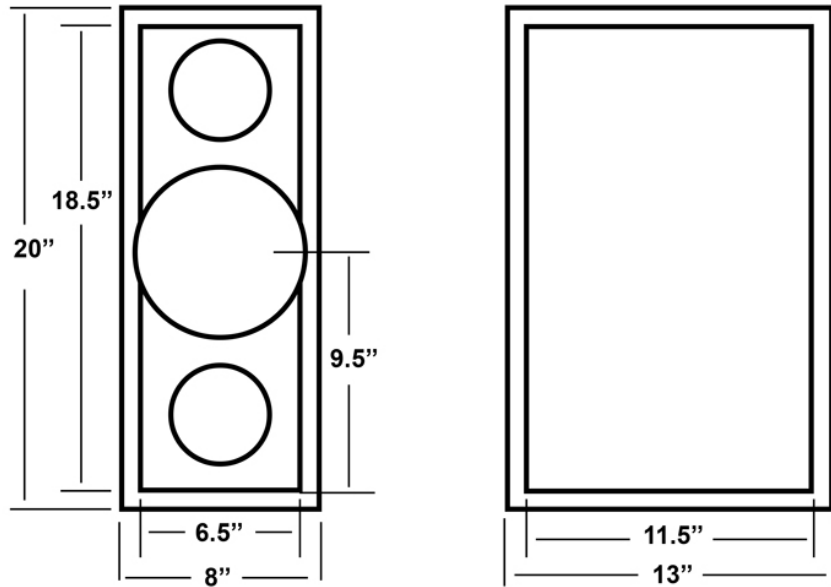

R176-KVC-08

0.75 ft³ cabinet

Paul Kittinger

The port's center is located 2.5" above the internal bottom and the port's length is 5.5" 2" in diameter. System tuning frequency is 40 Hz. Here are 5 graphs for an input of 20w/1m. Fs is ~39 Hz.

R176-KVC-08

0.75 ft3 cabinet

Paul Kittinger