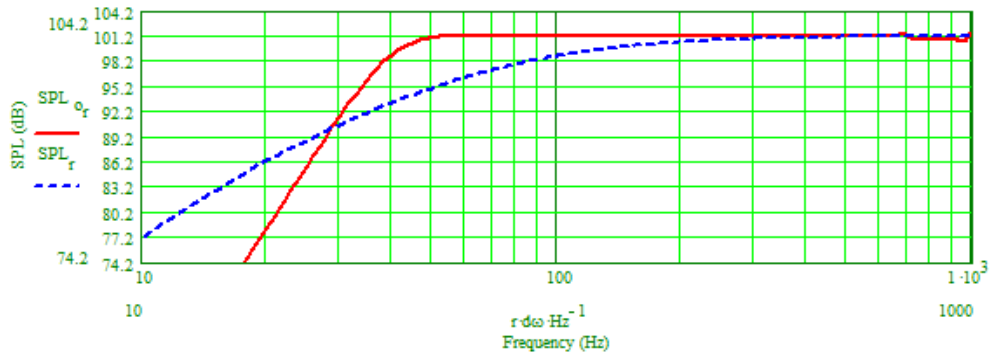

R176-KVC-08

0.75 ft³ cabinet

Paul Kittinger

The port's center is located 2.5" above the internal bottom and the port's length is 5.5" 2" in diameter. System tuning frequency is 40 Hz. Here are 5 graphs for an input of 20w/1m. Fs is ~39 Hz.

R176-KVC-08

0.75 ft3 cabinet

Paul Kittinger