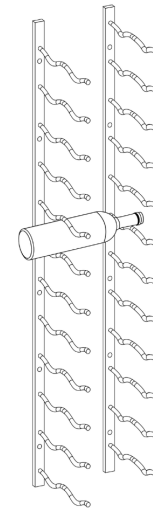

Wall Mounted Wine Rack | Label-Forward

Wall Mounted Wine Peg Set
Label-Forward

Wall Mounted Metal Rail
Wine Racks
Label-Forward

Wall Mounted Metal
Wine Racks H-Type
Label-Forward

Wall Mounted Metal
Wine Racks C-Type
Label-Forward

Category	Image	Web Page	Bottle Depth	Available Color	Installation
Wall Mounted Wine Peg Set Label-Forward		https://kingsbottle.com/collections/wall-mounted-wine-racks/products/wall-mounted-wine-peg-set-1-bottle-label-forward-display	Available 1-Bottle, 2-Bottle, 3-Bottle depth	Silver, Black, Gold	Mount the pegs direct on the wall, or to the board (not included). Installation Instructions
Wall Mounted Metal Rail Wine Racks Label-Forward		https://kingsbottle.com/collections/wall-mounted-wine-racks/products/wall-mounted-metal-rail-wine-pegs-1-bottle-depth	Available 1-Bottle, 2-Bottle, 3-Bottle depth	Black	Mount the pegs to the rails (included), then mount the racks to the wall. Installation Instructions
Wall Mounted Metal Wine Racks H-Type Label-Forward		https://kingsbottle.com/collections/wall-mounted-wine-racks/products/wall-mounted-metal-wine-racks-h-type	1-Bottle Depth	Black	Mount the rails direct on the wall. Installation Instructions
Wall Mounted Metal Wine Racks C-Type Label-Forward		https://kingsbottle.com/collections/wall-mounted-wine-racks/products/wall-mounted-metal-wine-racks-c-type	Available 1-Bottle, 2-Bottle, 3-Bottle depth	Black	Mount the rails direct on the wall. Installation Instructions