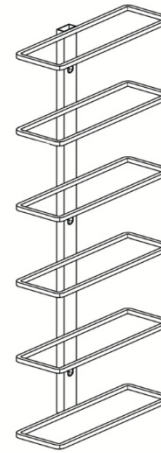

Wall Mounted Wine Rack | Label-Forward

Wall Mounted Wine Peg Set
Label-Forward

Wall Mounted Metal Rail
Wine Racks
Label-Forward

Wall Mounted Metal
Wine Racks H-Type
Label-Forward

Wall Mounted Metal
Wine Racks C-Type
Label-Forward

Category	Image	Web Page	Bottle Depth	Available Color	Installation
Wall Mounted Wine Peg Set Label-Forward		https://kingsbottle.com/collections/wall-mounted-wine-racks/products/wall-mounted-wine-peg-set-1-bottle-label-forward-display	Available 1-Bottle, 2-Bottle, 3-Bottle depth	Silver, Black, Gold	Mount the pegs direct on the wall, or to the board (not included). Installation Instructions
Wall Mounted Metal Rail Wine Racks Label-Forward		https://kingsbottle.com/collections/wall-mounted-wine-racks/products/wall-mounted-metal-rail-wine-pegs-1-bottle-depth	Available 1-Bottle, 2-Bottle, 3-Bottle depth	Black	Mount the pegs to the rails (included), then mount the racks to the wall. Installation Instructions
Wall Mounted Metal Wine Racks H-Type Label-Forward		https://kingsbottle.com/collections/wall-mounted-wine-racks/products/wall-mounted-metal-wine-racks-h-type	1-Bottle Depth	Black	Mount the rails direct on the wall. Installation Instructions
Wall Mounted Metal Wine Racks C-Type Label-Forward		https://kingsbottle.com/collections/wall-mounted-wine-racks/products/wall-mounted-metal-wine-racks-c-type	Available 1-Bottle, 2-Bottle, 3-Bottle depth	Black	Mount the rails direct on the wall. Installation Instructions