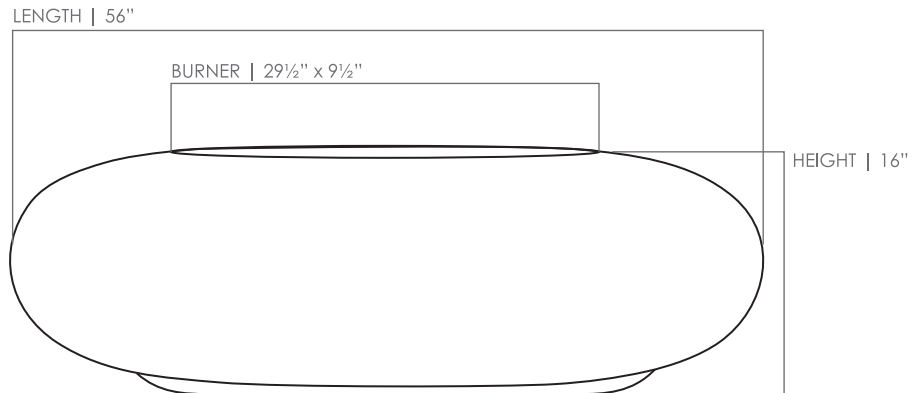

FIRE FEATURES

PEBBLE BEACH

SPECIFICATIONS

Width	38"
Length	56"
Height	16"
Burner Size	33 3/4" x 16" / 65,000 BTU
Weight	350 lbs.
Fuel Source	LP or NG
Ignition	Key Valve
Materials	Glass fiber reinforced cement