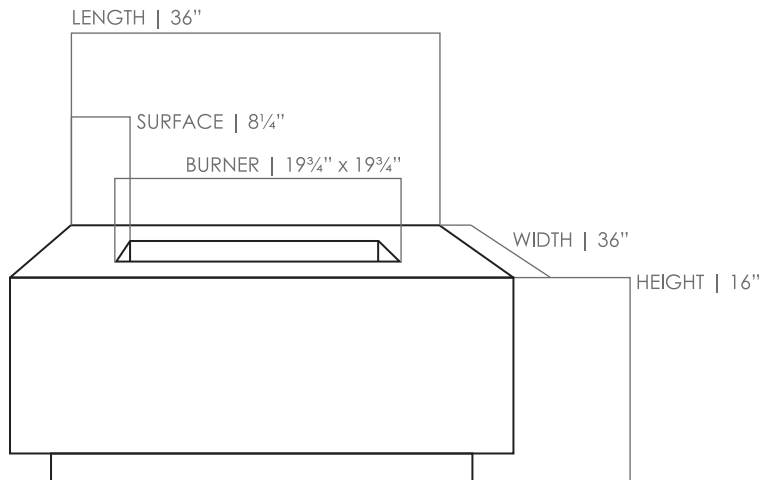

### SPECIFICATIONS

Width	36"
Length	36"
Height	16"
Surface	8 1/4"
Burner Size	19 3/4" x 19 3/4" / 65,000 BTU
Weight	240 lbs.
Fuel Source	LP or NG
Ignition	Electric Ignition
Materials	Glass fiber reinforced cement